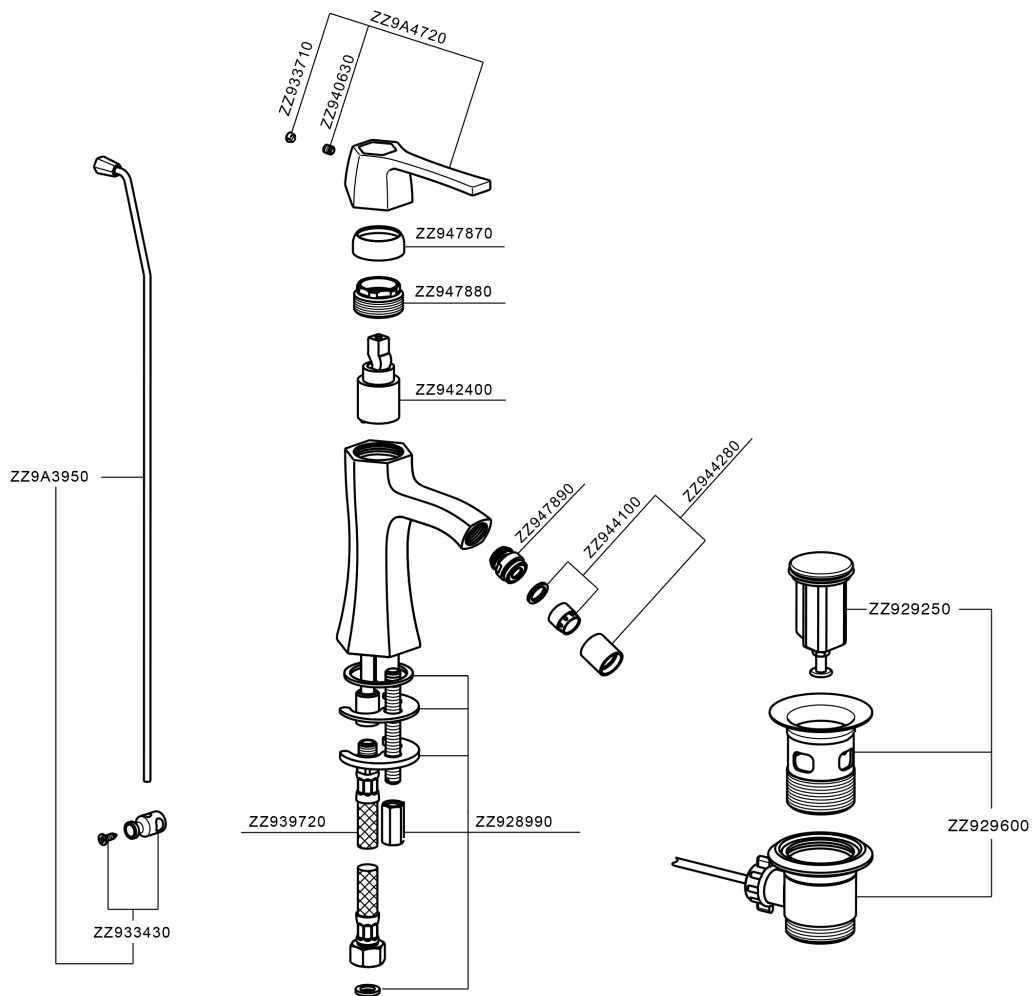

Single lever bidet mixer **CH000554**

MODEL **CH000554**

Single lever bidet mixer, with 1" 1/4 automatic pop-up waste, G.3/8" stainless steel flexible hoses

AVAILABLE FINISHINGS

- 
6T 6T Chrome/Matt Black
- 
7C 7C Gold/Matt Black
- 
7D 7D Polished Nickel/Matt Black
- 
7E 7E Rose Gold/Matt Black

CHARACTERISTICS

Cartridge Spare Parts **ZZ94240000**

25 mm Cartridge

Single lever bidet mixer CHERIE_CH000554

CH000554

<https://en.cisal.it/single-lever-bidet-mixer-cherie-ch000554>

2025-04-18