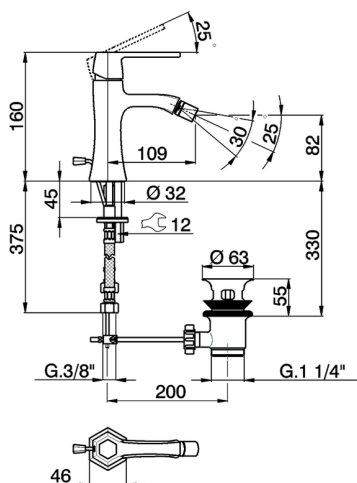

Single lever bidet mixer **CH000554**

MODEL **CH000554**

Single lever bidet mixer, with 1" 1/4 automatic pop-up waste, G.3/8" stainless steel flexible hoses

AVAILABLE FINISHINGS

- 
6T 6T Chrome/Matt Black
- 
7C 7C Gold/Matt Black
- 
7D 7D Polished Nickel/Matt Black
- 
7E 7E Rose Gold/Matt Black

CHARACTERISTICS

Cartridge Spare Parts **ZZ94240000**

25 mm Cartridge

Single lever bidet mixer CHERIE_CH000554

CH000554

<https://en.cisal.it/single-lever-bidet-mixer-cherie-ch000554>

2025-04-18