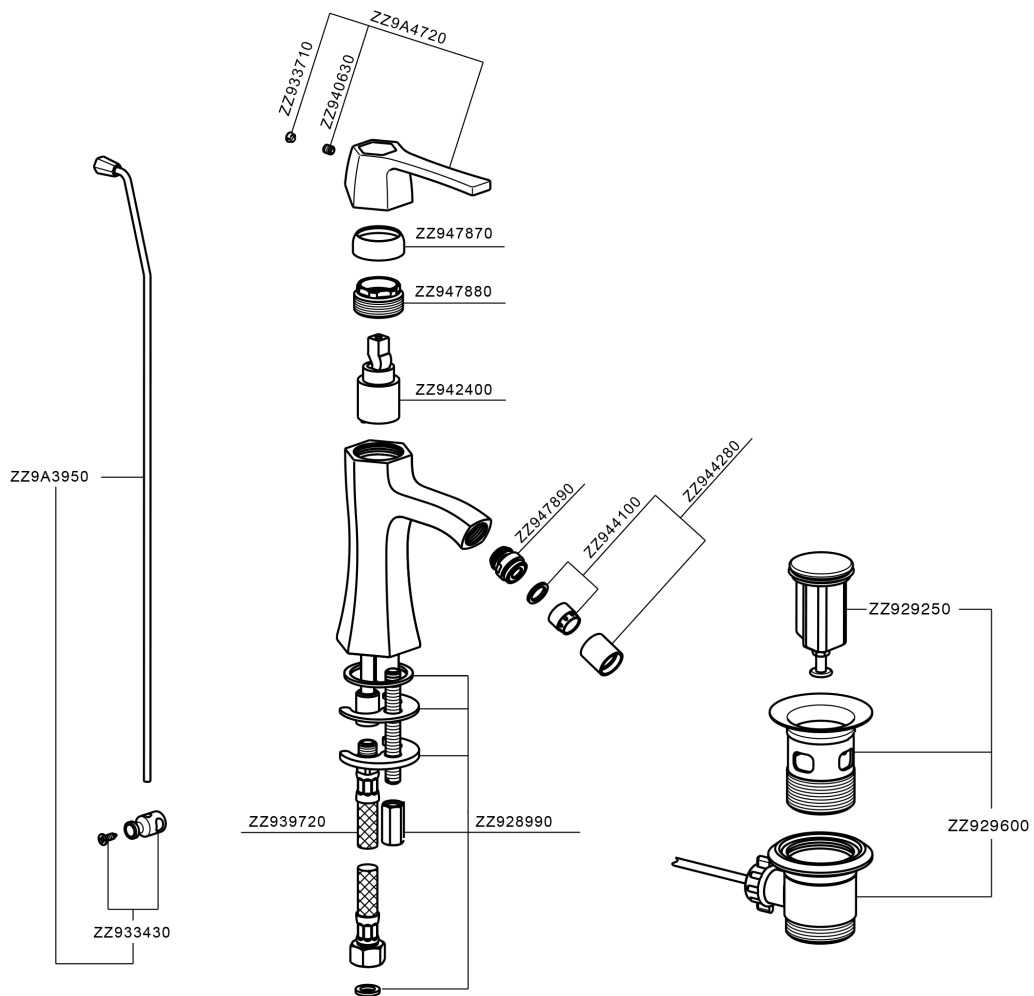

Single lever bidet mixer CHERIE_CH000554

CH000554

<https://en.cisal.it/single-lever-bidet-mixer-cherie-ch000554>

2025-04-24