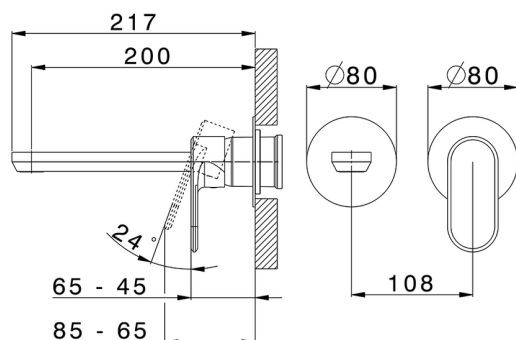

CHARACTERISTICS

Installation **Concealed**
Required concealed parts **ZA002450**