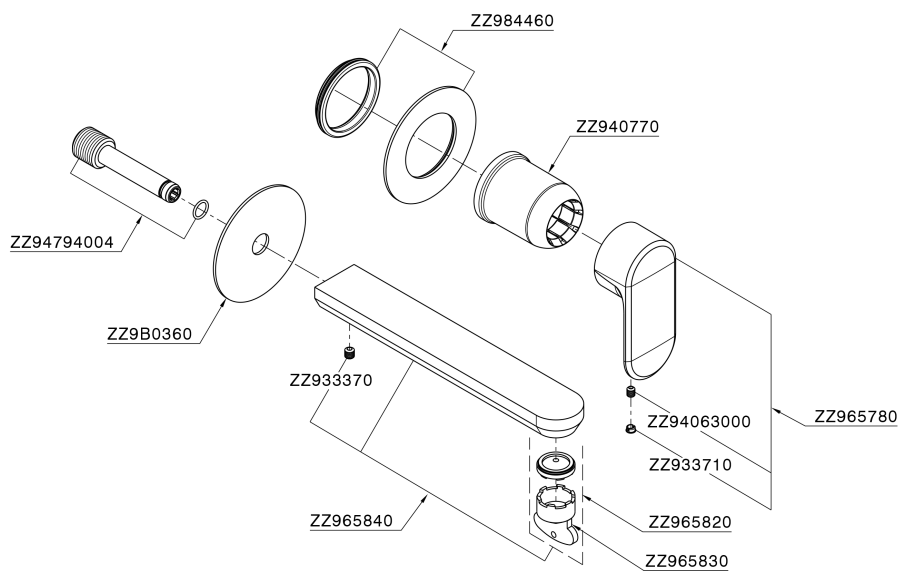

Exposed part for single lever washbasin valve LINEAVIVA_LV005516

MODEL **LV005516**

Exposed part for single lever washbasin valve, without concealed part, spout L.200 mm, for item Easy-Box ZA002450-ZA025510

Exposed part for single lever washbasin valve LINEAVIVA_LV005516

LV005516

<https://en.cisal.it/exposed-part-for-single-lever-washbasin-valve-lineavivalv005516>

2024-09-16