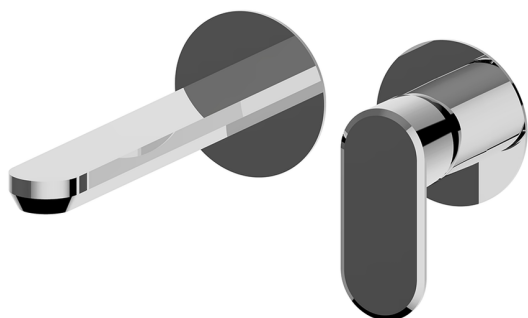

Exposed part for single lever washbasin valve LINEAVIVA_LV005516

MODEL **LV005516**

Exposed part for single lever washbasin valve, without concealed part, spout L.200 mm, for item Easy-Box ZA002450-ZA025510

AVAILABLE FINISHINGS

-  **21** 21 Chrome
-  **2B** 2B Polished Nickel
-  **2F** 2F Brushed Nickel
-  **40** 40 Matt Black
-  **4Q** 4Q Matt White

CHARACTERISTICS

Installation **Concealed**
 Required concealed parts **ZA002450**

Exposed part for single lever washbasin valve LINEAVIVA_LV005516

LV005516

<https://en.cisal.it/exposed-part-for-single-lever-washbasin-valve-lineavivalv005516>

2024-09-16