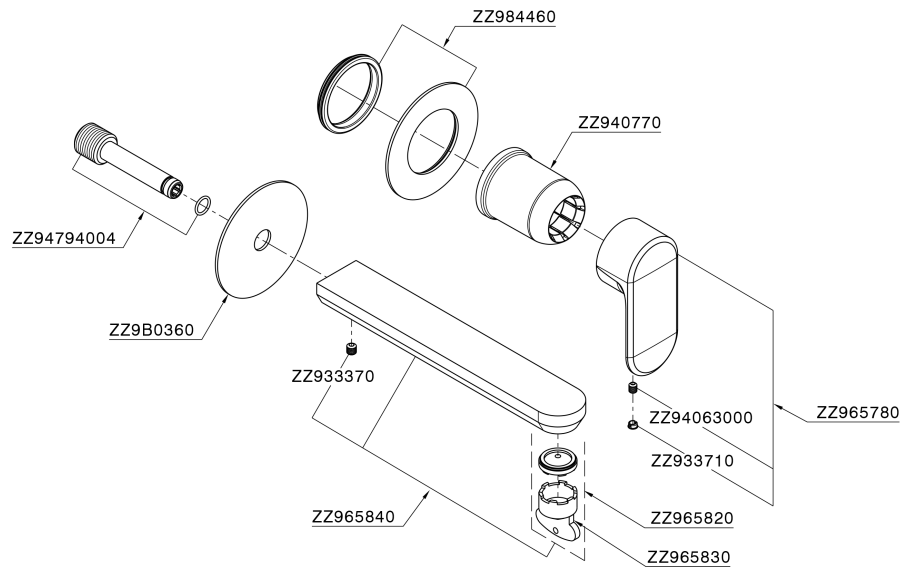

Exposed part for single lever washbasin valve LINEAVIVA_LV005516

LV005516

<https://en.cisal.it/exposed-part-for-single-lever-washbasin-valve-lineavivalv005516>

2024-09-16