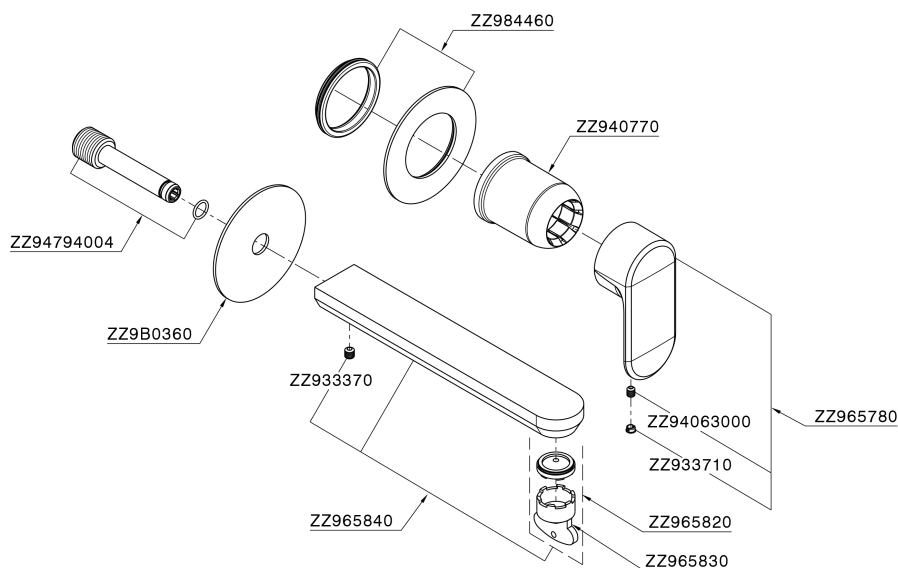

## Exposed part for single lever washbasin valve LINEAVIVA\_LV005516

MODEL **LV005516**

Exposed part for single lever washbasin valve, without concealed part, spout L.200 mm, for item Easy-Box ZA002450-ZA025510

### CHARACTERISTICS

Installation **Concealed**  
 Required concealed parts **ZA002450**

## Exposed part for single lever washbasin valve LINEAVIVA\_LV005516

LV005516

<https://en.cisal.it/exposed-part-for-single-lever-washbasin-valve-lineavivalv005516>

2024-09-08