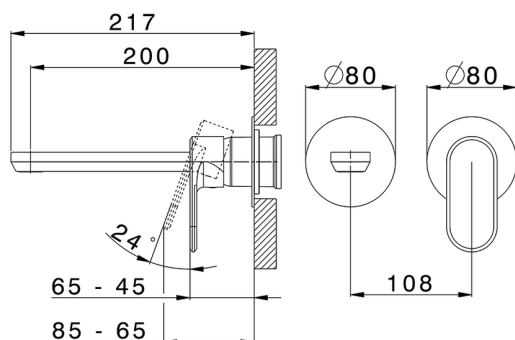

CHARACTERISTICS

Installation **Concealed**
Required concealed parts **ZA002450**