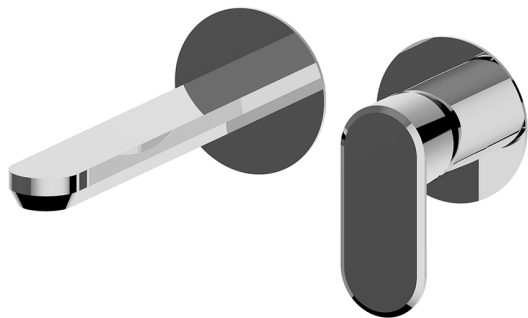

## Exposed part for single lever washbasin valve LINEAVIVA\_LV005516

MODEL **LV005516**

Exposed part for single lever washbasin valve, without concealed part, spout L.200 mm, for item Easy-Box ZA002450-ZA025510

## Exposed part for single lever washbasin valve LINEAVIVA\_LV005516

LV005516

<https://en.cisal.it/exposed-part-for-single-lever-washbasin-valve-lineavivalv005516>

2024-09-08