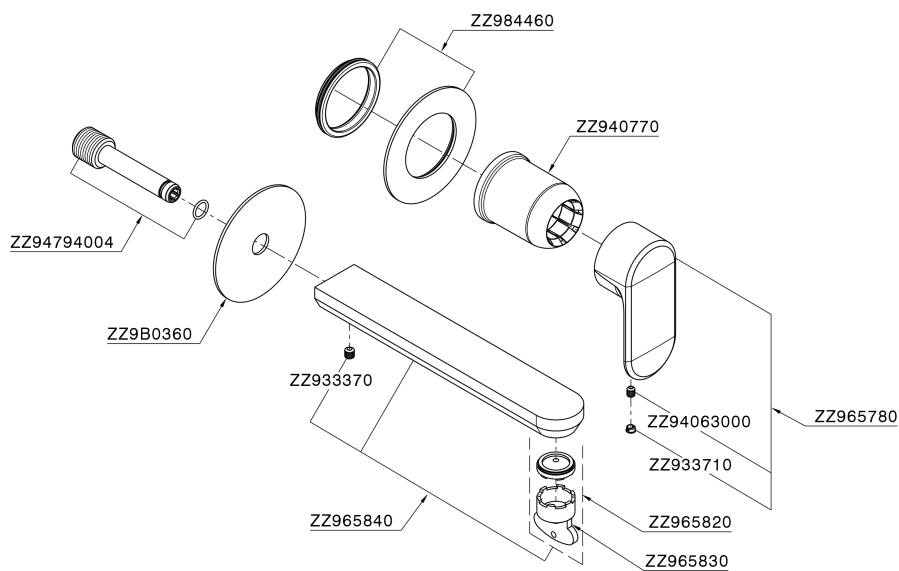

Exposed part for single lever washbasin valve LINEAVIVA_LV005516

LV005516

<https://en.cisal.it/exposed-part-for-single-lever-washbasin-valve-lineavivalv005516>

2024-09-08