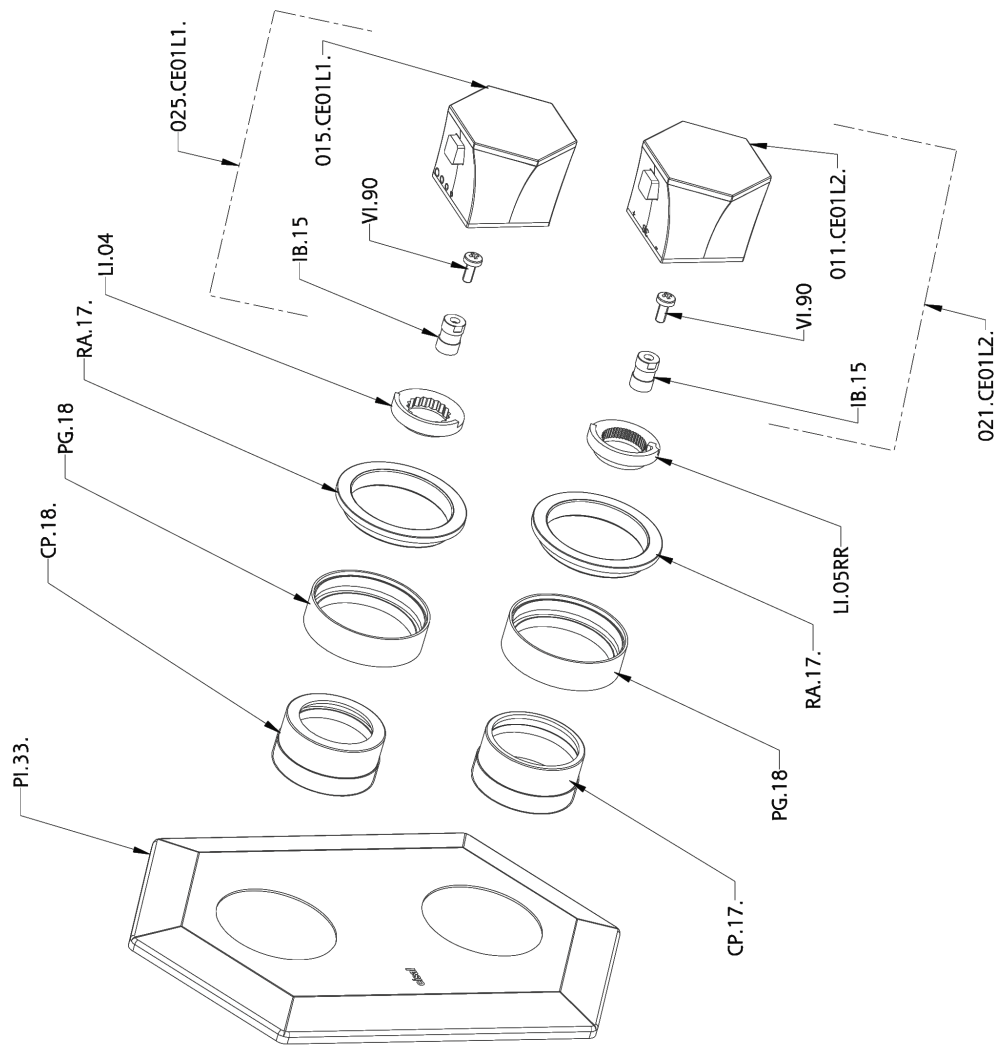

## Exposed part for con.thermo.shower mixer 1-outlet CHERIE\_CE009300

MODEL **CE009300**

Exposed part for con.thermo.shower mixer  
1-outlet, stop valve, without concealed part, for items  
ZA009300

### CHARACTERISTICS

Installation **Concealed**  
Required concealed parts **ZA009300**

## Exposed part for con.thermo.shower mixer 1-outlet CHERIE\_CE009300

CE009300

<https://en.cisal.it/exposed-part-for-con-thermo-shower-mixer-1-outlet-cherie-ce009300>

CHARACTERISTICS

Concealed **1**  
Cartridge Spare Parts **24.04A.PP**

**8x20 Plus P Thermostatic Valve**