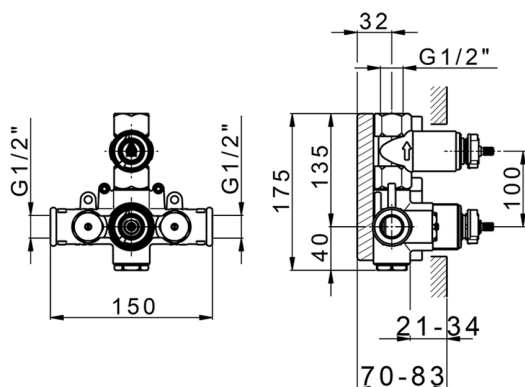

Thermostatic

The Cisal thermostatic is your personal water manager, helping you to handle, control and save water and energy.

2026-04-29