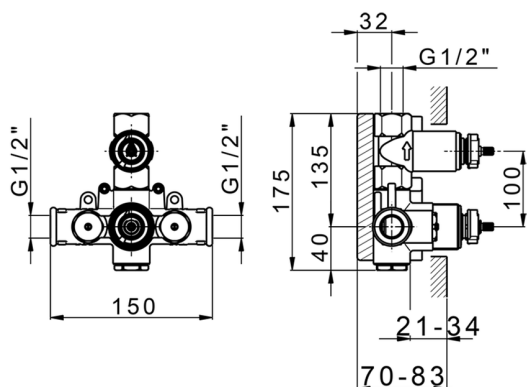

Thermostatic

The Cisal thermostatic is your personal water manager, helping you to handle, control and save water and energy.

2026-04-08