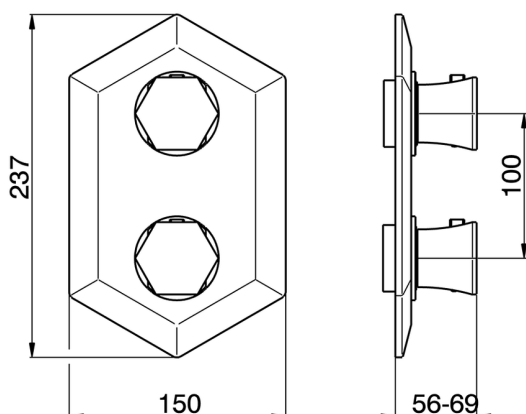

Exposed part for con.thermo.shower mixer 1-outlet CHERIE_CE009300

MODEL **CE009300**

Exposed part for con.thermo.shower mixer
1-outlet, stop valve, without concealed part, for items
ZA009300

AVAILABLE FINISHINGS

- **21** 21 Chrome
- **24** 24 Gold
- **2B** 2B Polished Nickel
- **2P** 2P Rose Gold

CHARACTERISTICS

Installation **Concealed**
Required concealed parts **ZA009300**

Thermostatic

The Cisal thermostatic is your personal water manager, helping you to handle, control and save water and energy.