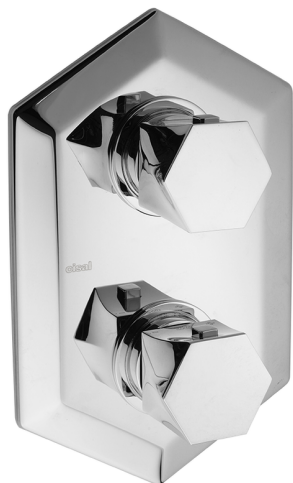

Exposed part for con.thermo.shower mixer 1-outlet CHERIE_CE009300

MODEL **CE009300**

Exposed part for con.thermo.shower mixer
1-outlet, stop valve, without concealed part, for items
ZA009300

AVAILABLE FINISHINGS

-  **21** 21 Chrome
-  **24** 24 Gold
-  **2B** 2B Polished Nickel
-  **2P** 2P Rose Gold

CHARACTERISTICS

Installation **Concealed**
Required concealed parts **ZA009300**

Thermostatic

The Cisal thermostatic is your personal water manager, helping you to handle, control and save water and energy.

Exposed part for con.thermo.shower mixer 1-outlet CHERIE_CE009300

CE009300

<https://en.cisal.it/exposed-part-for-con-thermo-shower-mixer-1-outlet-cherie-ce009300>

Concealed thermostatic shower mixer, 1-outlet CONCEALED_ZA009300

MODEL **ZA009300**

Concealed thermostatic shower mixer,
1-outlet, stopvalve with 1/2" outlet, without trim kit

AVAILABLE FINISHINGS

 **04** 04 Without finishing

CHARACTERISTICS

Concealed **1**
Cartridge Spare Parts **24.04A.PP**