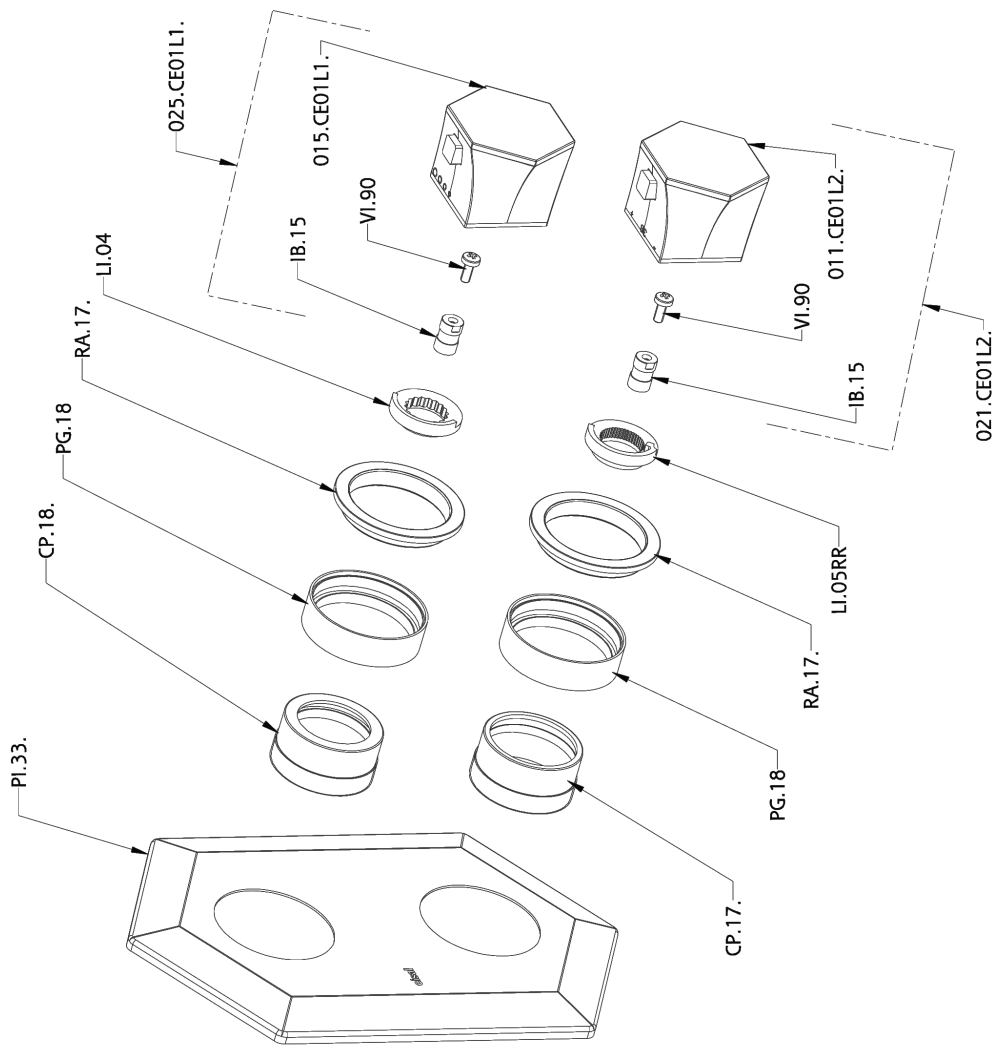

Exposed part for con.thermo.shower mixer 1-outlet CHERIE_CE009300

MODEL **CE009300**

Exposed part for con.thermo.shower mixer
1-outlet, stop valve, without concealed part, for items
ZA009300

AVAILABLE FINISHINGS

-  **21** 21 Chrome
-  **24** 24 Gold
-  **2B** 2B Polished Nickel
-  **2P** 2P Rose Gold

CHARACTERISTICS

Installation **Concealed**
Required concealed parts **ZA009300**

Thermostatic

The Cisal thermostatic is your personal water manager, helping you to handle, control and save water and energy.

Exposed part for con.thermo.shower mixer 1-outlet CHERIE_CE009300

CE009300

<https://en.cisal.it/exposed-part-for-con-thermo-shower-mixer-1-outlet-cherie-ce009300>

Concealed thermostatic shower mixer, 1-outlet CONCEALED_ZA009300

MODEL **ZA009300**

Concealed thermostatic shower mixer,
1-outlet, stopvalve with 1/2" outlet, without trim kit

AVAILABLE FINISHINGS

 **04** 04 Without finishing

CHARACTERISTICS

Concealed **1**
Cartridge Spare Parts **24.04A.PP**