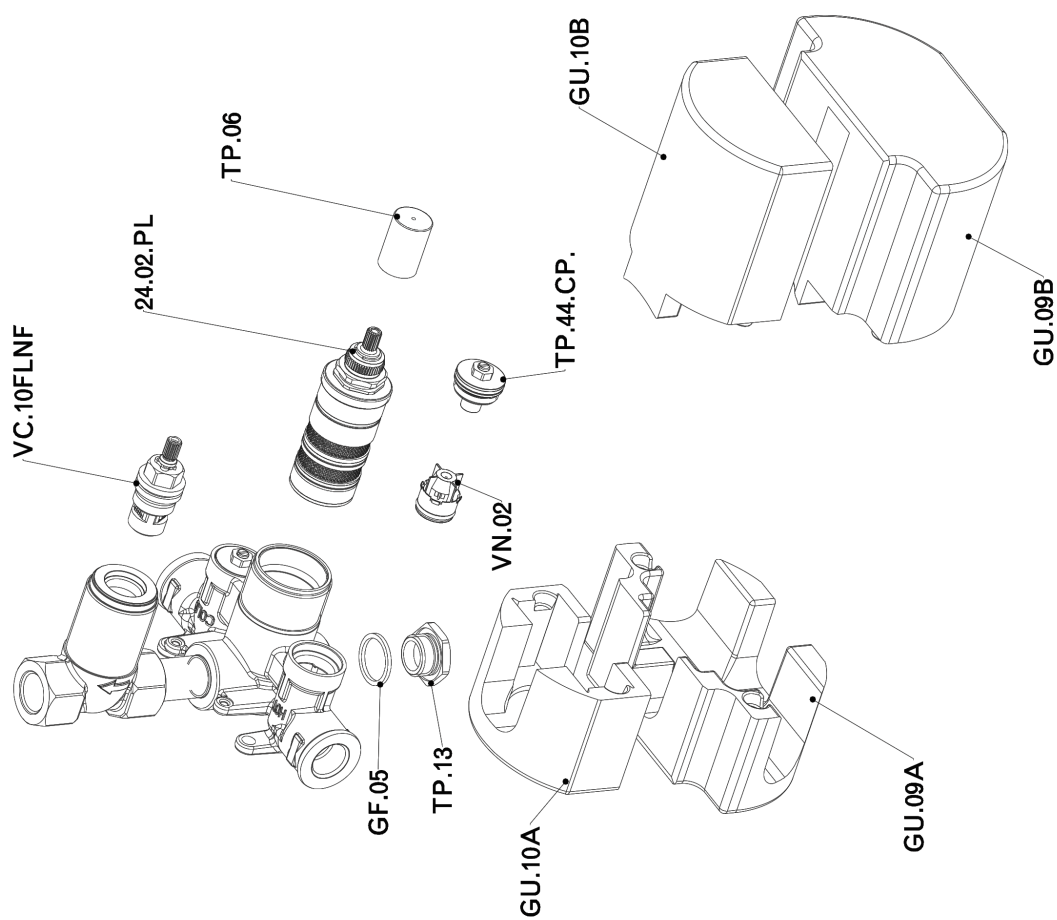

## Exposed part for con.thermo.shower mixer 1-outlet CHERIE\_CE009300

CE009300

<https://en.cisal.it/exposed-part-for-con-thermo-shower-mixer-1-outlet-cherie-ce009300>

## Concealed thermostatic shower mixer, 1-outlet CONCEALED\_ZA009300

ZA009300

<https://en.cisal.it/concealed-thermostatic-shower-mixer-1-outlet-concealed-za009300>

2026-04-30