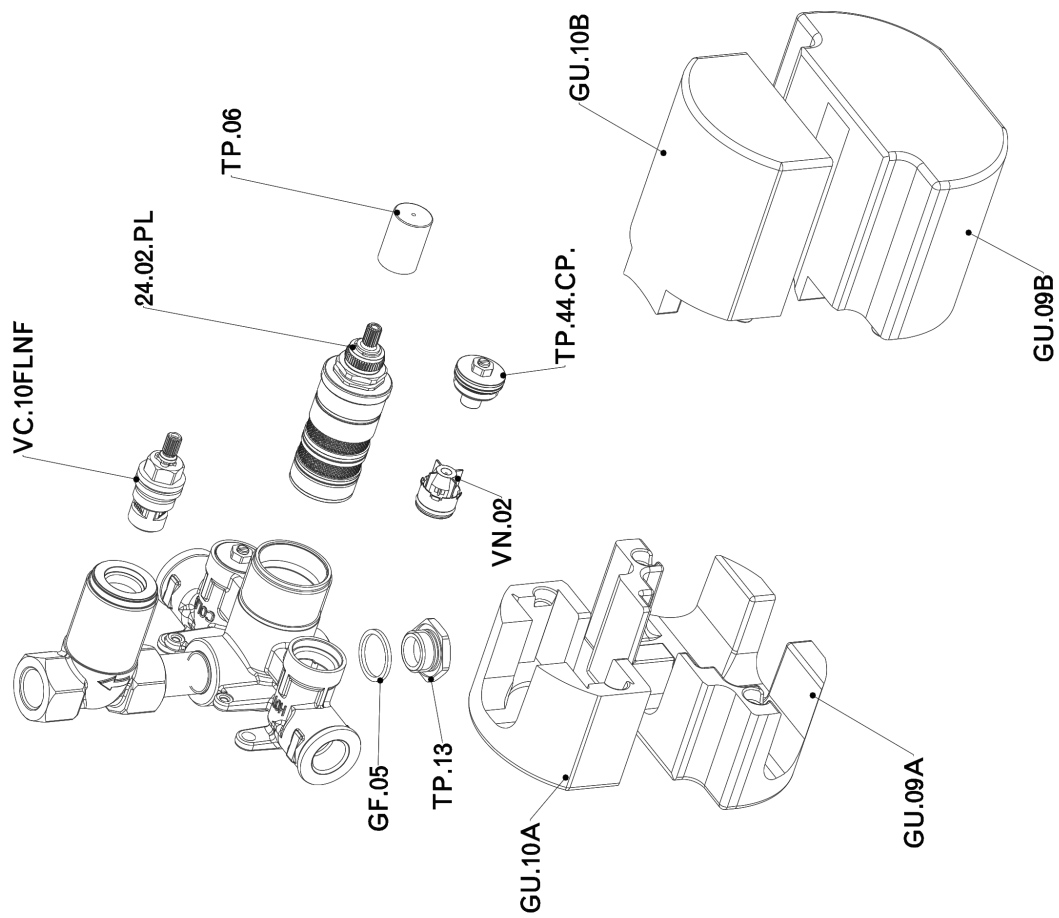

Exposed part for con.thermo.shower mixer 1-outlet CHERIE_CE009300

CE009300

<https://en.cisal.it/exposed-part-for-con-thermo-shower-mixer-1-outlet-cherie-ce009300>

Concealed thermostatic shower mixer, 1-outlet CONCEALED_ZA009300

ZA009300

<https://en.cisal.it/concealed-thermostatic-shower-mixer-1-outlet-concealed-za009300>

2026-06-13