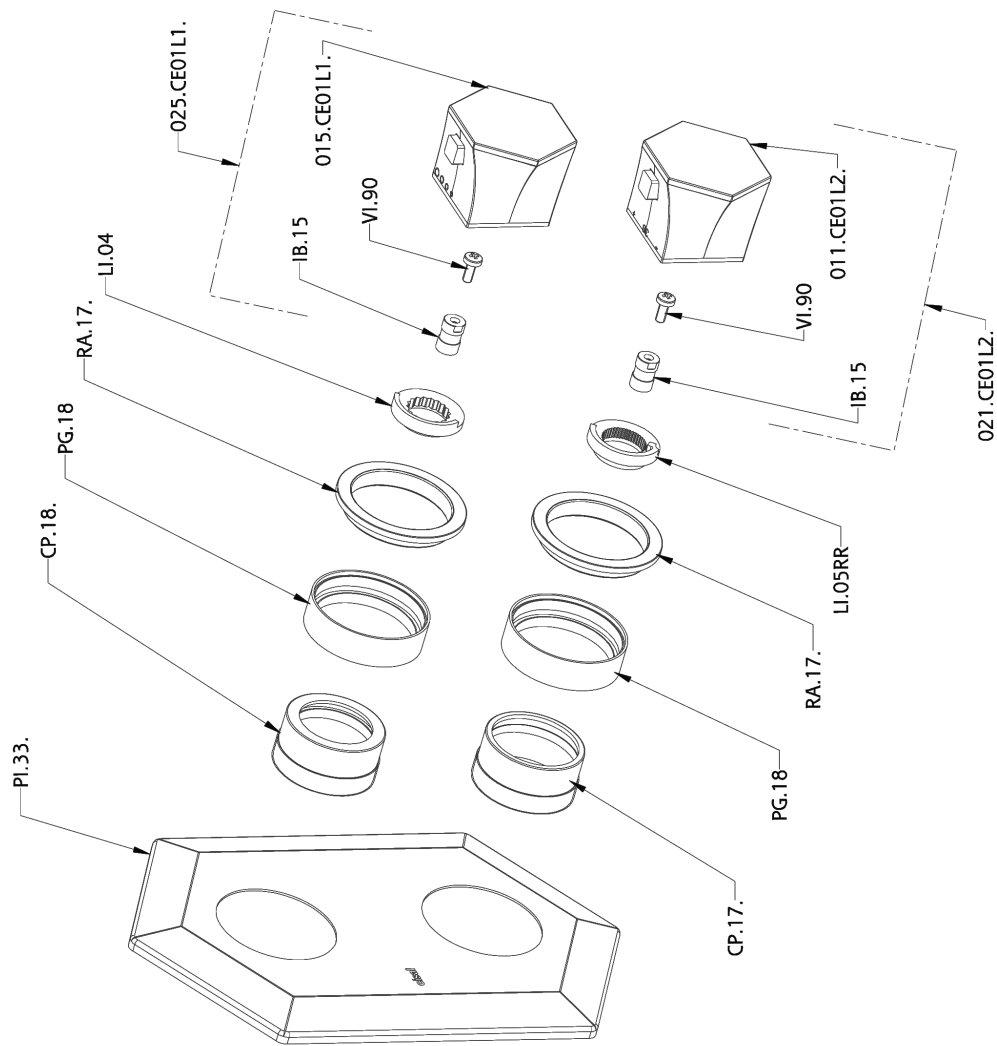

## Exposed part for con.thermo.shower mixer 1-outlet CHERIE\_CE009300

CE009300

<https://en.cisal.it/exposed-part-for-con-thermo-shower-mixer-1-outlet-cherie-ce009300>

## Concealed thermostatic shower mixer, 1-outlet CONCEALED\_ZA009300

ZA009300

<https://en.cisal.it/concealed-thermostatic-shower-mixer-1-outlet-concealed-za009300>

2026-04-30