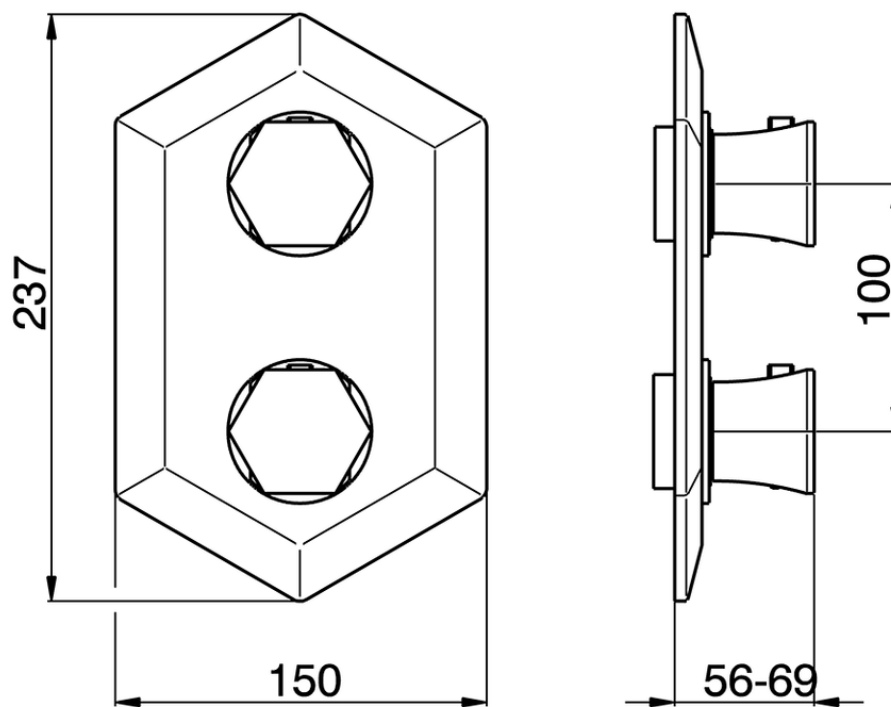

## Exposed part for con.thermo.shower mixer 1-outlet CHERIE\_CE009300

CE009300

<https://en.cisal.it/exposed-part-for-con-thermo-shower-mixer-1-outlet-cherie-ce009300>

ZA009300

<https://en.cisal.it/concealed-thermostatic-shower-mixer-1-outlet-concealed-za009300>