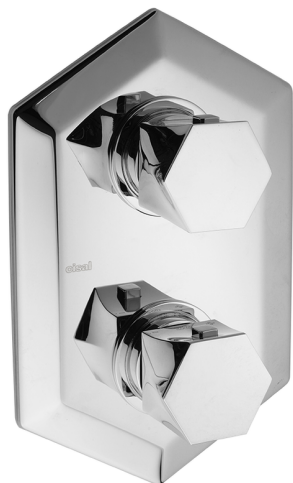

## Exposed part for con.thermo.shower mixer 1-outlet CHERIE\_CE009300

MODEL **CE009300**

Exposed part for con.thermo.shower mixer  
1-outlet, stop valve, without concealed part, for items  
ZA009300

### AVAILABLE FINISHINGS

-  **21** 21 Chrome
-  **24** 24 Gold
-  **2B** 2B Polished Nickel
-  **2P** 2P Rose Gold

### Thermostatic

The Cisal thermostatic is your personal water manager, helping you to handle, control and save water and energy.

## Exposed part for con.thermo.shower mixer 1-outlet CHERIE\_CE009300

CE009300

<https://en.cisal.it/exposed-part-for-con-thermo-shower-mixer-1-outlet-cherie-ce009300>