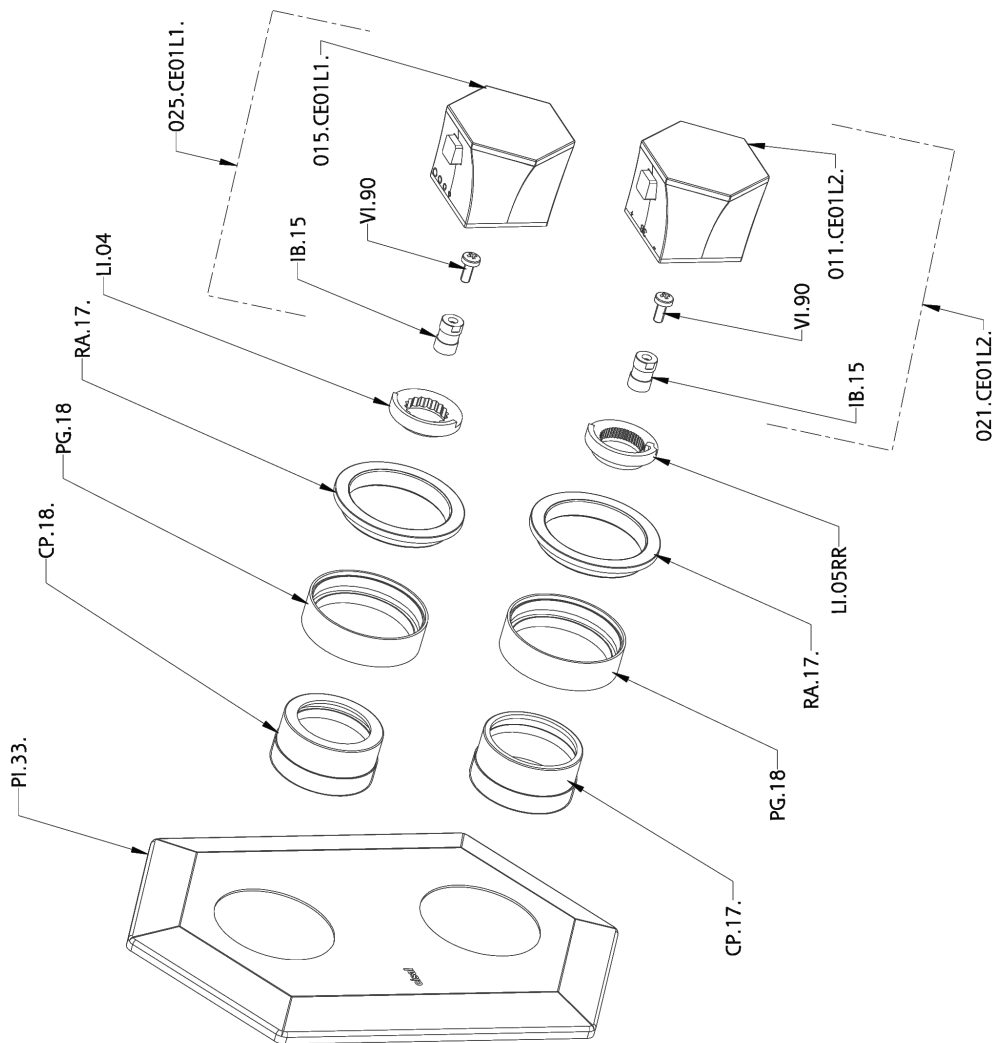

Exposed part for con.thermo.shower mixer 1-outlet CHERIE_CE009300

MODEL **CE009300**

Exposed part for con.thermo.shower mixer
1-outlet, stop valve, without concealed part, for items
ZA009300

AVAILABLE FINISHINGS

-  **21** 21 Chrome
-  **24** 24 Gold
-  **2B** 2B Polished Nickel
-  **2P** 2P Rose Gold

CHARACTERISTICS

Installation **Concealed**
Required concealed parts **ZA009300**

Thermostatic

The Cisal thermostatic is your personal water manager, helping you to handle, control and save water and energy.

Exposed part for con.thermo.shower mixer 1-outlet CHERIE_CE009300

CE009300

<https://en.cisal.it/exposed-part-for-con-thermo-shower-mixer-1-outlet-cherie-ce009300>

Concealed thermostatic shower mixer, 1-outlet CONCEALED_ZA009300

MODEL **ZA009300**

Concealed thermostatic shower mixer,
1-outlet, stopvalve with 1/2" outlet, without trim kit

AVAILABLE FINISHINGS

 **04** 04 Without finishing

CHARACTERISTICS

Concealed **1**
Cartridge Spare Parts **24.04A.PP**