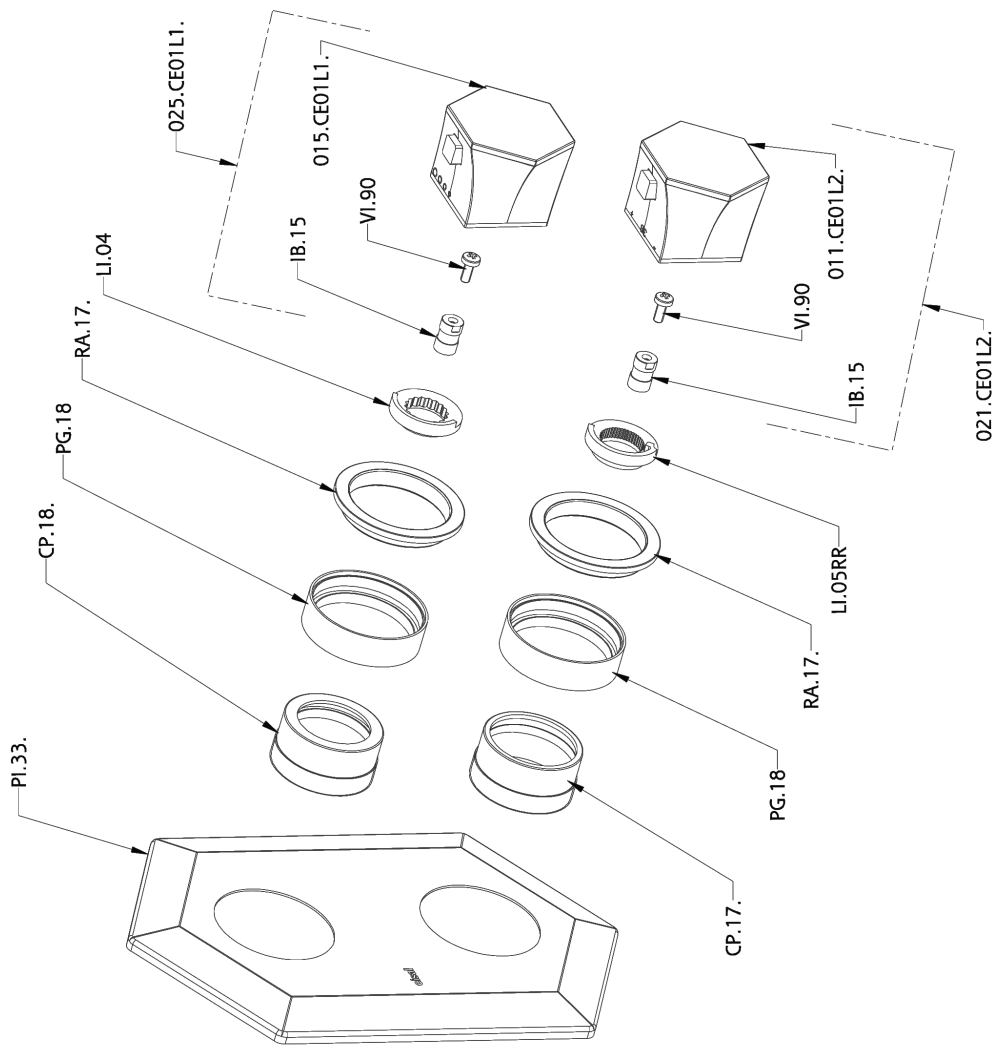

## Exposed part for con.thermo.shower mixer 1-outlet CHERIE\_CE009300

MODEL **CE009300**

Exposed part for con.thermo.shower mixer  
1-outlet, stop valve, without concealed part, for items  
ZA009300

### CHARACTERISTICS

Installation **Concealed**  
Required concealed parts **ZA009300**

## Exposed part for con.thermo.shower mixer 1-outlet CHERIE\_CE009300

CE009300

<https://en.cisal.it/exposed-part-for-con-thermo-shower-mixer-1-outlet-cherie-ce009300>

CHARACTERISTICS

Concealed **1**  
Cartridge Spare Parts **24.04A.PP**  
**8x20 Plus P Thermostatic Valve**