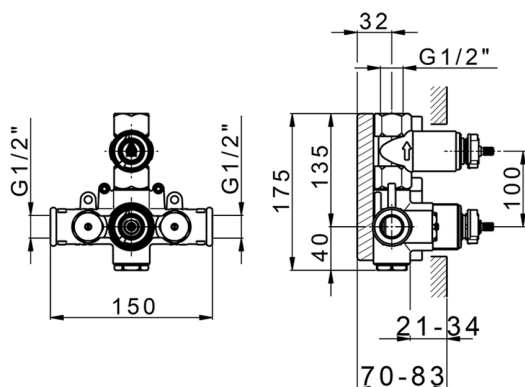

## Concealed thermostatic shower mixer, 1-outlet CONCEALED\_ZA009300

MODEL **ZA009300**

Concealed thermostatic shower mixer,  
1-outlet, stopvalve with 1/2" outlet, without trim kit

AVAILABLE FINISHINGS

 **04** 04 Without finishing

CHARACTERISTICS

Concealed **1**  
Cartridge Spare Parts **24.04A.PP**

**8x20 Plus P Thermostatic Valve**