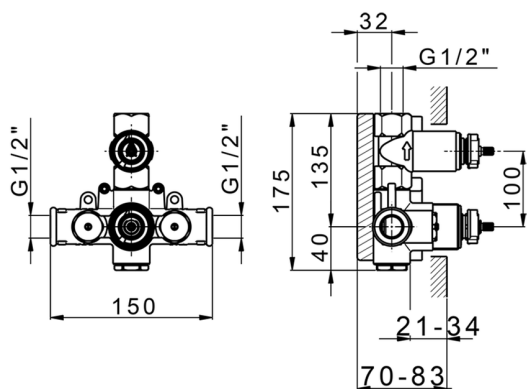

## Concealed thermostatic shower mixer, 1-outlet CONCEALED\_ZA009300

MODEL **ZA009300**

Concealed thermostatic shower mixer,  
1-outlet, stopvalve with 1/2" outlet, without trim kit

AVAILABLE FINISHINGS

 **04** 04 Without finishing

CHARACTERISTICS

Concealed **1**  
Cartridge Spare Parts **24.04A.PP**  
**8x20 Plus P Thermostatic Valve**