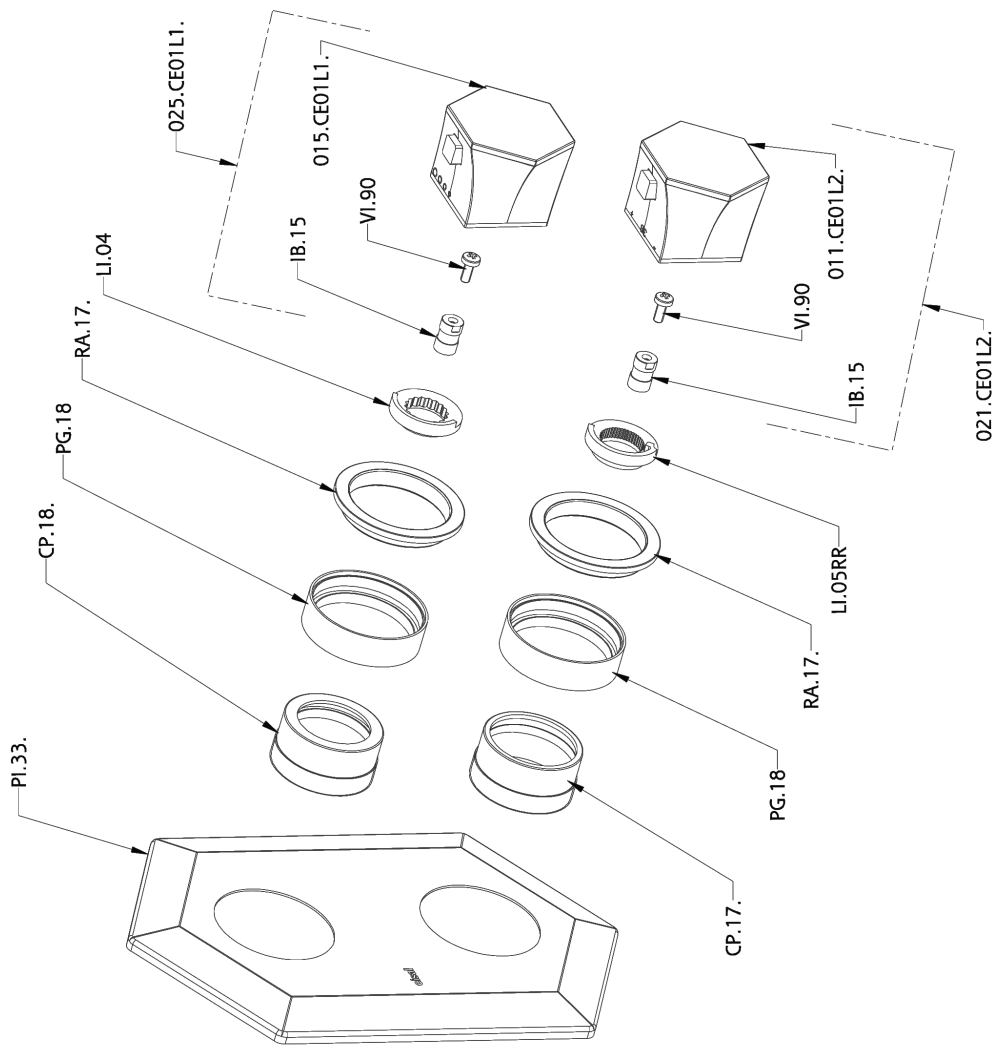

## Exposed part for con.thermo.shower mixer 1-outlet CHERIE\_CE009300

MODEL **CE009300**

Exposed part for con.thermo.shower mixer  
1-outlet, stop valve, without concealed part, for items  
ZA009300

### CHARACTERISTICS

Installation **Concealed**  
Required concealed parts **ZA009300**

## Exposed part for con.thermo.shower mixer 1-outlet CHERIE\_CE009300

CE009300

<https://en.cisal.it/exposed-part-for-con-thermo-shower-mixer-1-outlet-cherie-ce009300>

CHARACTERISTICS

Concealed **1**  
Cartridge Spare Parts **24.04A.PP**

**8x20 Plus P Thermostatic Valve**