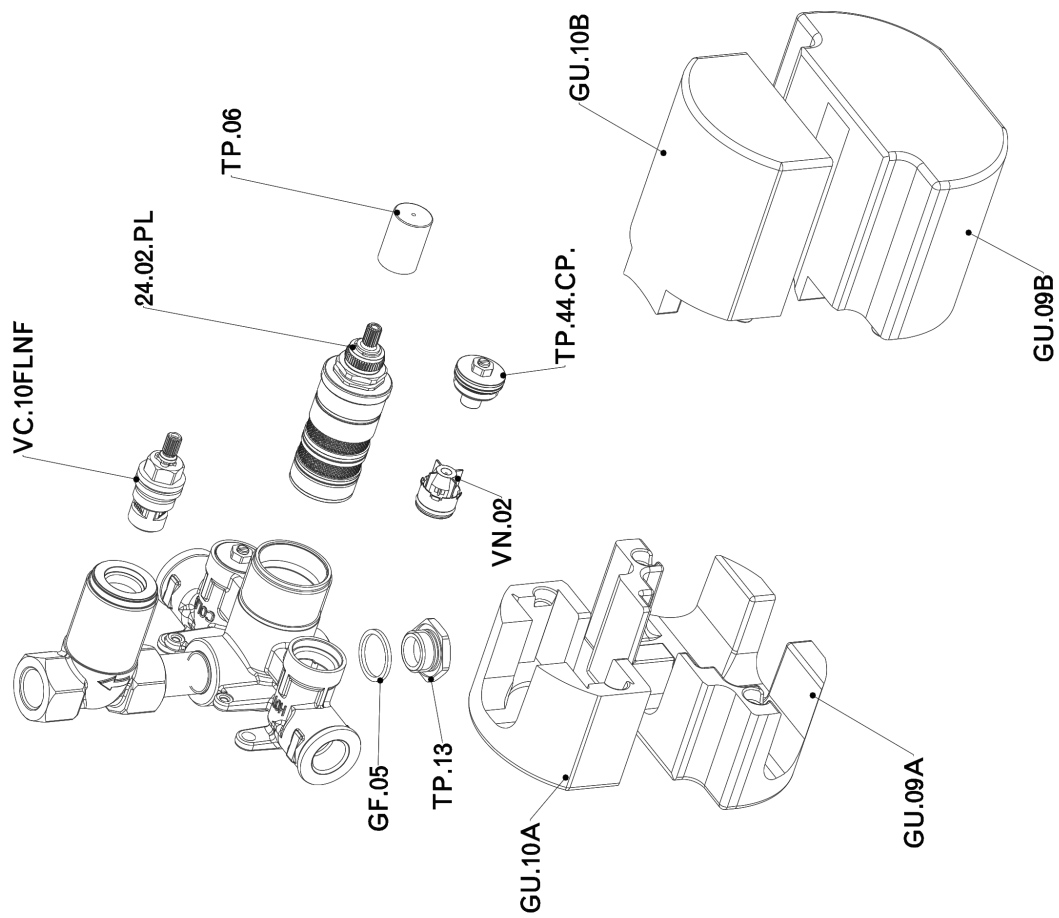

Exposed part for con.thermo.shower mixer 1-outlet CHERIE_CE009300

CE009300

<https://en.cisal.it/exposed-part-for-con-thermo-shower-mixer-1-outlet-cherie-ce009300>

Concealed thermostatic shower mixer, 1-outlet CONCEALED_ZA009300

ZA009300

<https://en.cisal.it/concealed-thermostatic-shower-mixer-1-outlet-concealed-za009300>

2026-04-29