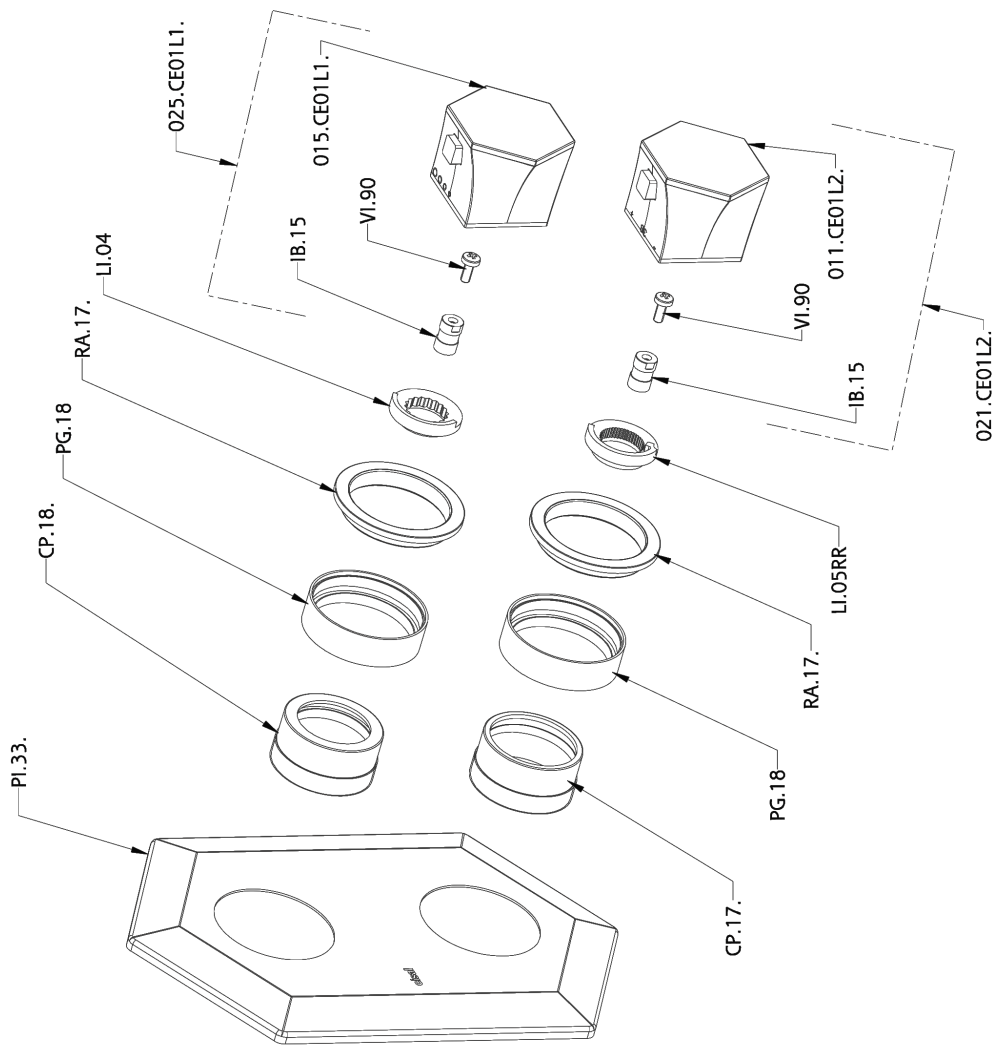

Exposed part for con.thermo.shower mixer 1-outlet CHERIE_CE009300

CE009300

<https://en.cisal.it/exposed-part-for-con-thermo-shower-mixer-1-outlet-cherie-ce009300>

Concealed thermostatic shower mixer, 1-outlet CONCEALED_ZA009300

ZA009300

<https://en.cisal.it/concealed-thermostatic-shower-mixer-1-outlet-concealed-za009300>

2026-04-29