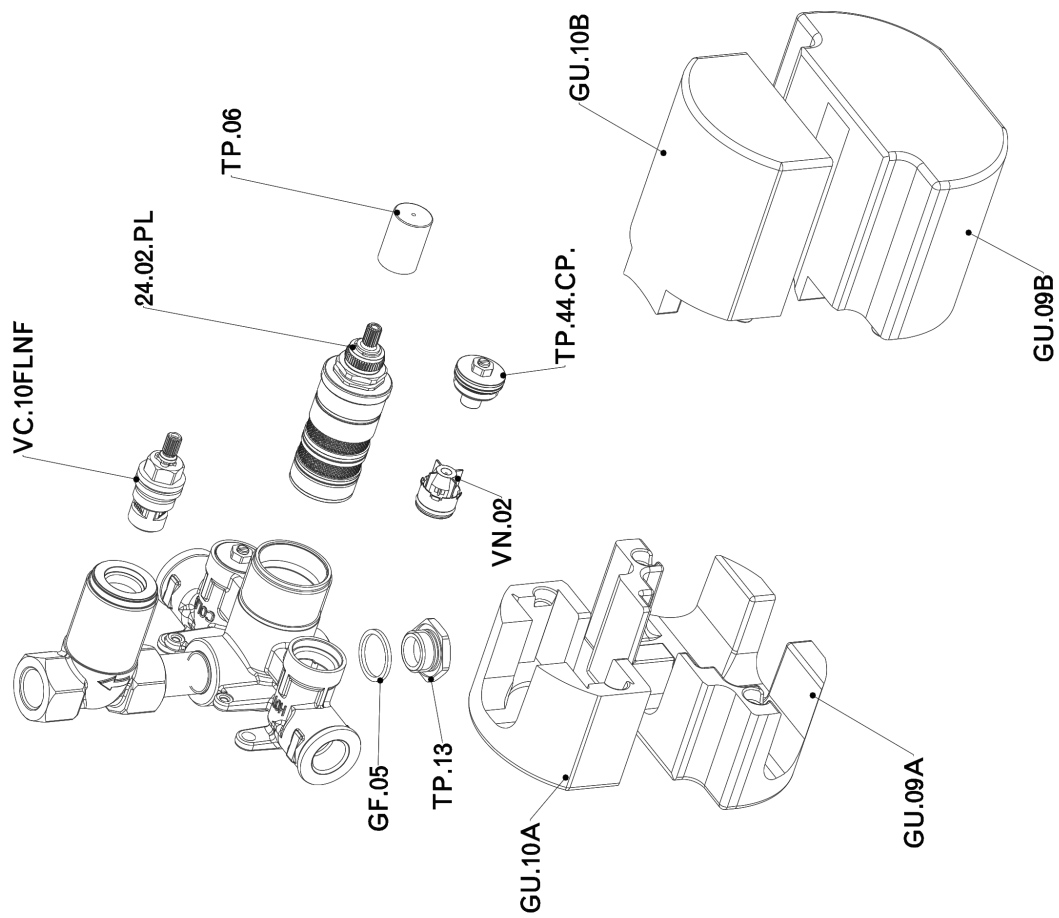

Exposed part for con.thermo.shower mixer 1-outlet CHERIE_CE009300

CE009300

<https://en.cisal.it/exposed-part-for-con-thermo-shower-mixer-1-outlet-cherie-ce009300>

Concealed thermostatic shower mixer, 1-outlet CONCEALED_ZA009300

ZA009300

<https://en.cisal.it/concealed-thermostatic-shower-mixer-1-outlet-concealed-za009300>

2026-05-20