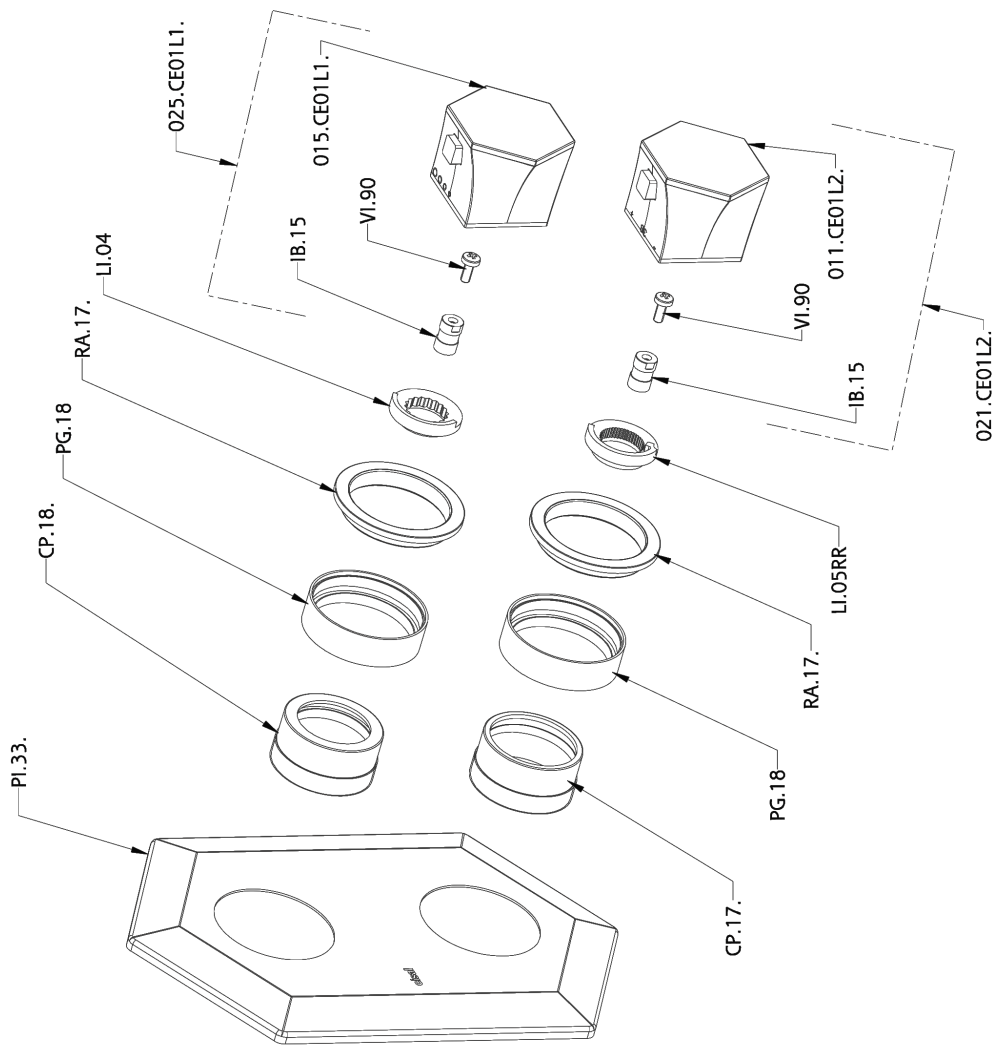

Exposed part for con.thermo.shower mixer 1-outlet CHERIE_CE009300

CE009300

<https://en.cisal.it/exposed-part-for-con-thermo-shower-mixer-1-outlet-cherie-ce009300>

Concealed thermostatic shower mixer, 1-outlet CONCEALED_ZA009300

ZA009300

<https://en.cisal.it/concealed-thermostatic-shower-mixer-1-outlet-concealed-za009300>

2026-05-20