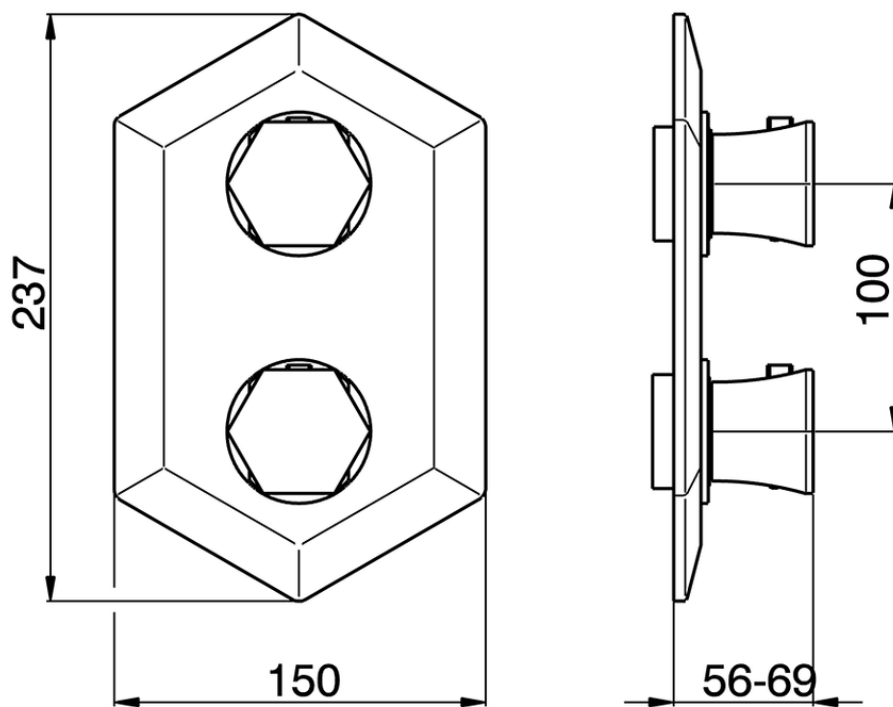

## Exposed part for con.thermo.shower mixer 1-outlet CHERIE\_CE009300

CE009300

<https://en.cisal.it/exposed-part-for-con-thermo-shower-mixer-1-outlet-cherie-ce009300>

ZA009300

<https://en.cisal.it/concealed-thermostatic-shower-mixer-1-outlet-concealed-za009300>