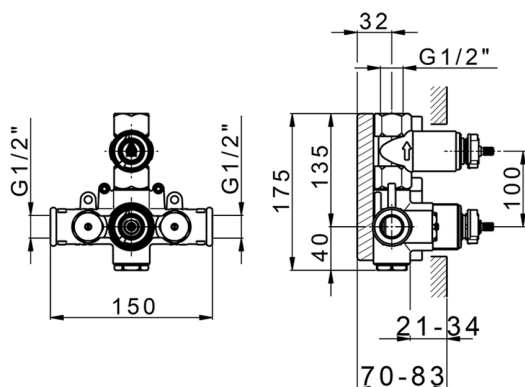

Thermostatic

The Cisal thermostatic is your personal water manager, helping you to handle, control and save water and energy.

2026-06-13