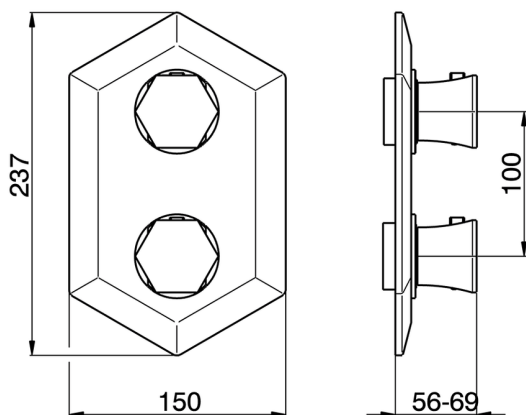

Exposed part for con.thermo.shower mixer 1-outlet CHERIE_CE009300

MODEL **CE009300**

Exposed part for con.thermo.shower mixer
1-outlet, stop valve, without concealed part, for items
ZA009300

AVAILABLE FINISHINGS

- **21** 21 Chrome
- **24** 24 Gold
- **2B** 2B Polished Nickel
- **2P** 2P Rose Gold

CHARACTERISTICS

Installation **Concealed**
Required concealed parts **ZA009300**

Thermostatic

The Cisal thermostatic is your personal water manager, helping you to handle, control and save water and energy.