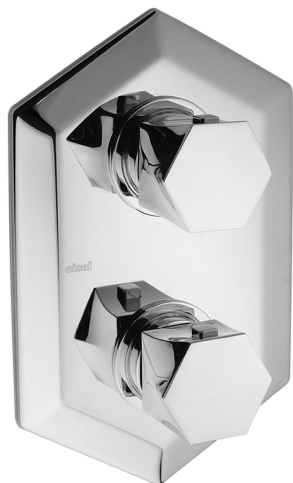

Exposed part for con.thermo.shower mixer 1-outlet CHERIE_CE009300

MODEL **CE009300**

Exposed part for con.thermo.shower mixer
1-outlet, stop valve, without concealed part, for items
ZA009300

AVAILABLE FINISHINGS

-  **21** 21 Chrome
-  **24** 24 Gold
-  **2B** 2B Polished Nickel
-  **2P** 2P Rose Gold

CHARACTERISTICS

Installation **Concealed**
Required concealed parts **ZA009300**

Thermostatic

The Cisal thermostatic is your personal water manager, helping you to handle, control and save water and energy.

Concealed thermostatic shower mixer, 1-outlet CONCEALED_ZA009300

MODEL **ZA009300**

Concealed thermostatic shower mixer,
1-outlet, stopvalve with 1/2" outlet, without trim kit

AVAILABLE FINISHINGS

CHARACTERISTICS

Concealed **1**
Cartridge Spare Parts **24.04A.PP**

8x20 Plus P Thermostatic Valve

Thermostatic

The Cisal thermostatic is your personal water manager, helping you to handle, control and save water and energy.