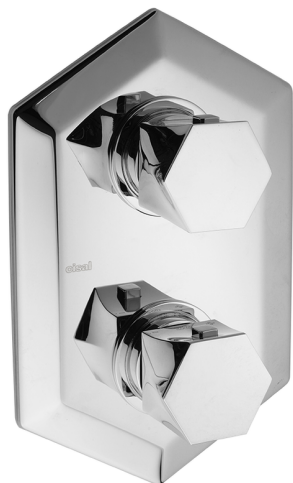

Exposed part for con.thermo.shower mixer 1-outlet CHERIE_CE009300

MODEL **CE009300**

Exposed part for con.thermo.shower mixer
1-outlet, stop valve, without concealed part, for items
ZA009300

AVAILABLE FINISHINGS

-  **21** 21 Chrome
-  **24** 24 Gold
-  **2B** 2B Polished Nickel
-  **2P** 2P Rose Gold

CHARACTERISTICS

Installation **Concealed**
Required concealed parts **ZA009300**

Thermostatic

The Cisal thermostatic is your personal water manager, helping you to handle, control and save water and energy.

Concealed thermostatic shower mixer, 1-outlet CONCEALED_ZA009300

MODEL **ZA009300**

Concealed thermostatic shower mixer,
1-outlet, stopvalve with 1/2" outlet, without trim kit

AVAILABLE FINISHINGS

 **04** 04 Without finishing

CHARACTERISTICS

Concealed **1**
Cartridge Spare Parts **24.04A.PP**

8x20 Plus P Thermostatic Valve

Thermostatic

The Cisal thermostatic is your personal water manager, helping you to handle, control and save water and energy.