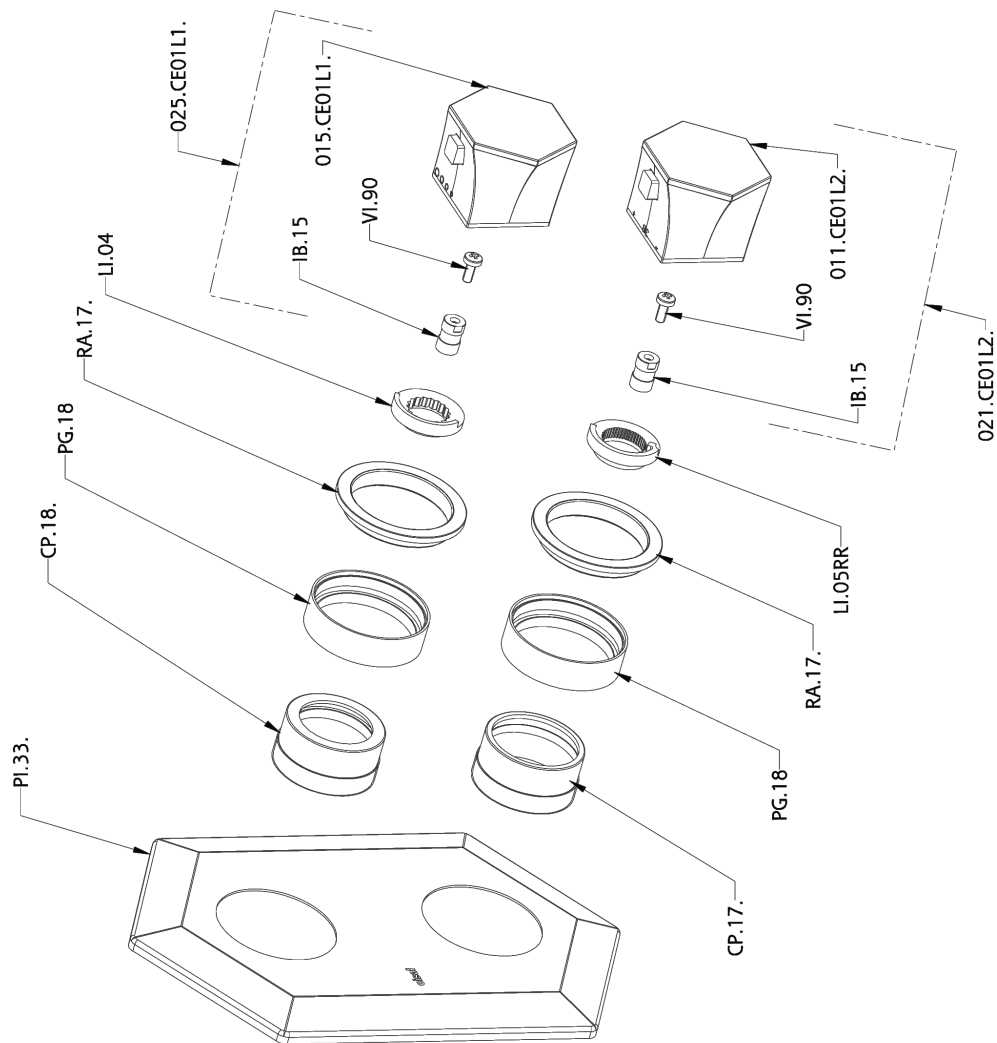

## Exposed part for con.thermo.shower mixer 1-outlet CHERIE\_CE009300

MODEL **CE009300**

Exposed part for con.thermo.shower mixer  
1-outlet, stop valve, without concealed part, for items  
ZA009300

## Exposed part for con.thermo.shower mixer 1-outlet CHERIE\_CE009300

CE009300

<https://en.cisal.it/exposed-part-for-con-thermo-shower-mixer-1-outlet-cherie-ce009300>

CHARACTERISTICS

Concealed **1**  
Cartridge Spare Parts **24.04A.PP**

**8x20 Plus P Thermostatic Valve**