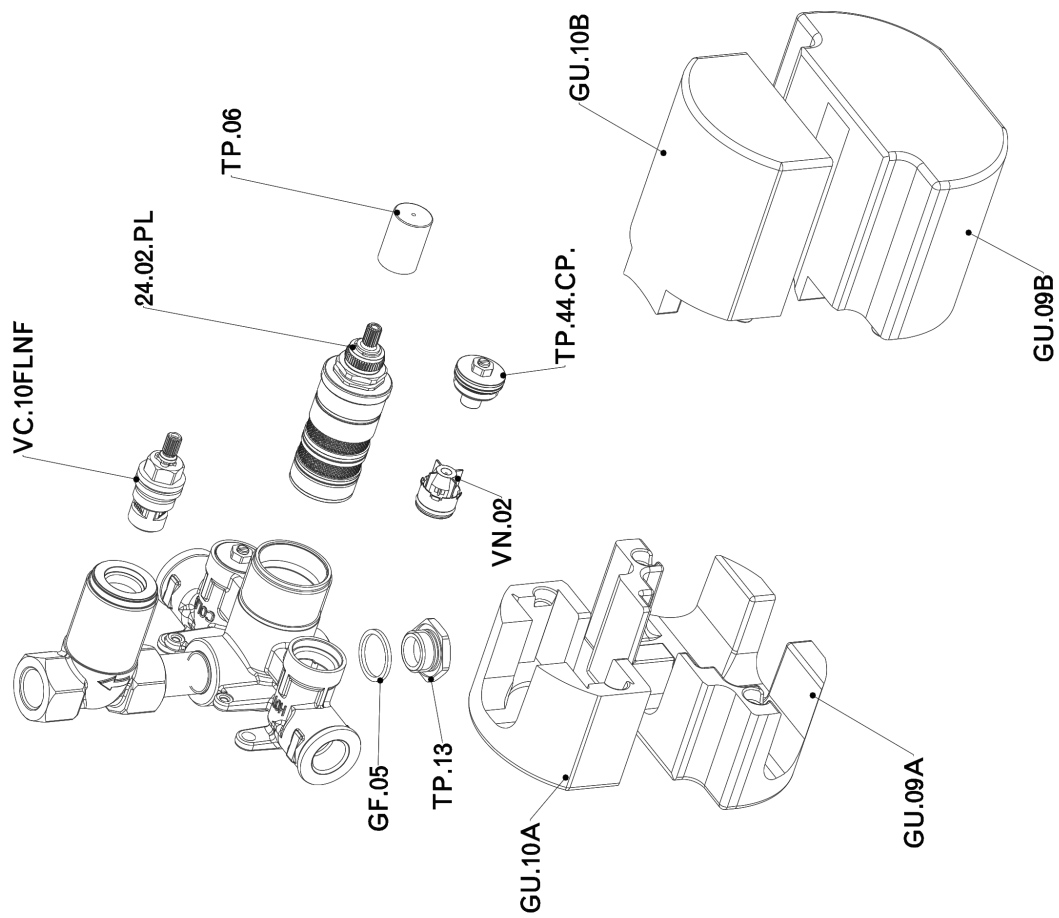

## Exposed part for con.thermo.shower mixer 1-outlet CHERIE\_CE009300

CE009300

<https://en.cisal.it/exposed-part-for-con-thermo-shower-mixer-1-outlet-cherie-ce009300>

## Concealed thermostatic shower mixer, 1-outlet CONCEALED\_ZA009300

ZA009300

<https://en.cisal.it/concealed-thermostatic-shower-mixer-1-outlet-concealed-za009300>

2026-04-29