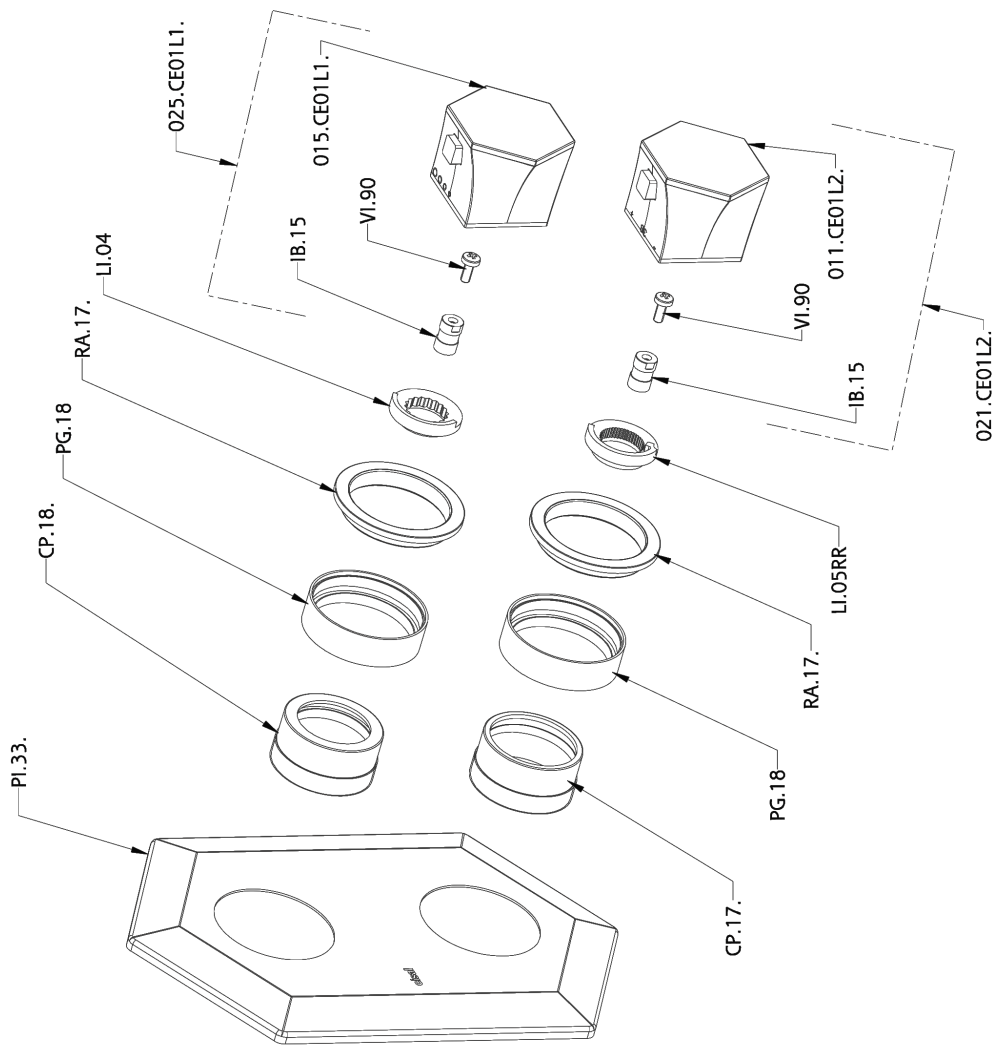

## Exposed part for con.thermo.shower mixer 1-outlet CHERIE\_CE009300

CE009300

<https://en.cisal.it/exposed-part-for-con-thermo-shower-mixer-1-outlet-cherie-ce009300>

## Concealed thermostatic shower mixer, 1-outlet CONCEALED\_ZA009300

ZA009300

<https://en.cisal.it/concealed-thermostatic-shower-mixer-1-outlet-concealed-za009300>

2026-04-29