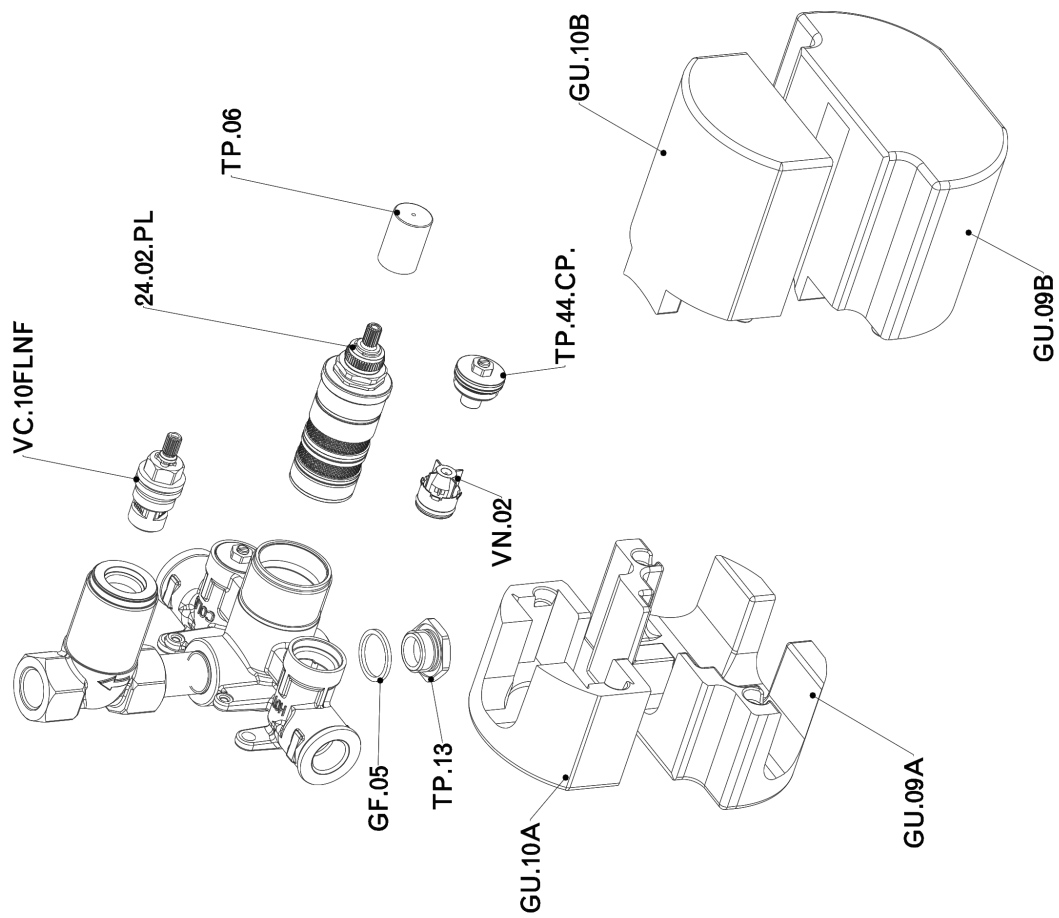

Exposed part for con.thermo.shower mixer 1-outlet CHERIE_CE009300

CE009300

<https://en.cisal.it/exposed-part-for-con-thermo-shower-mixer-1-outlet-cherie-ce009300>

Concealed thermostatic shower mixer, 1-outlet CONCEALED_ZA009300

ZA009300

<https://en.cisal.it/concealed-thermostatic-shower-mixer-1-outlet-concealed-za009300>

2026-04-09