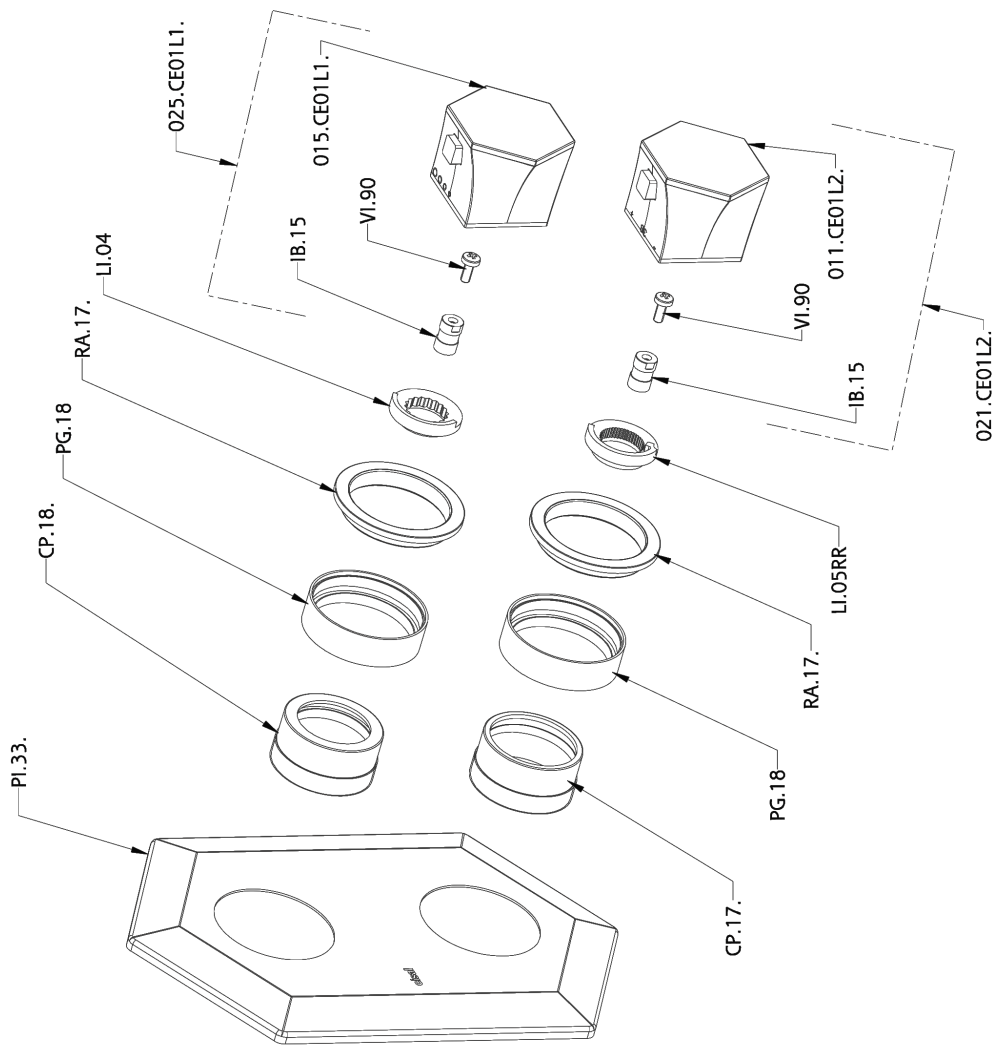

Exposed part for con.thermo.shower mixer 1-outlet CHERIE_CE009300

CE009300

<https://en.cisal.it/exposed-part-for-con-thermo-shower-mixer-1-outlet-cherie-ce009300>

Concealed thermostatic shower mixer, 1-outlet CONCEALED_ZA009300

ZA009300

<https://en.cisal.it/concealed-thermostatic-shower-mixer-1-outlet-concealed-za009300>

2026-04-09