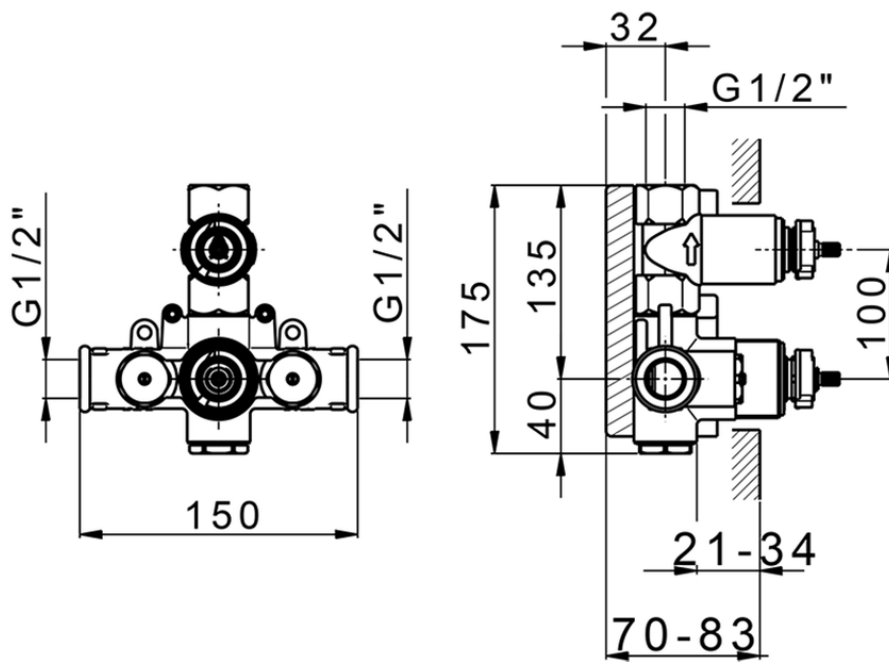

Exposed part for con.thermo.shower mixer 1-outlet CHERIE_CE009300

CE009300

<https://en.cisal.it/exposed-part-for-con-thermo-shower-mixer-1-outlet-cherie-ce009300>

ZA009300

<https://en.cisal.it/concealed-thermostatic-shower-mixer-1-outlet-concealed-za009300>