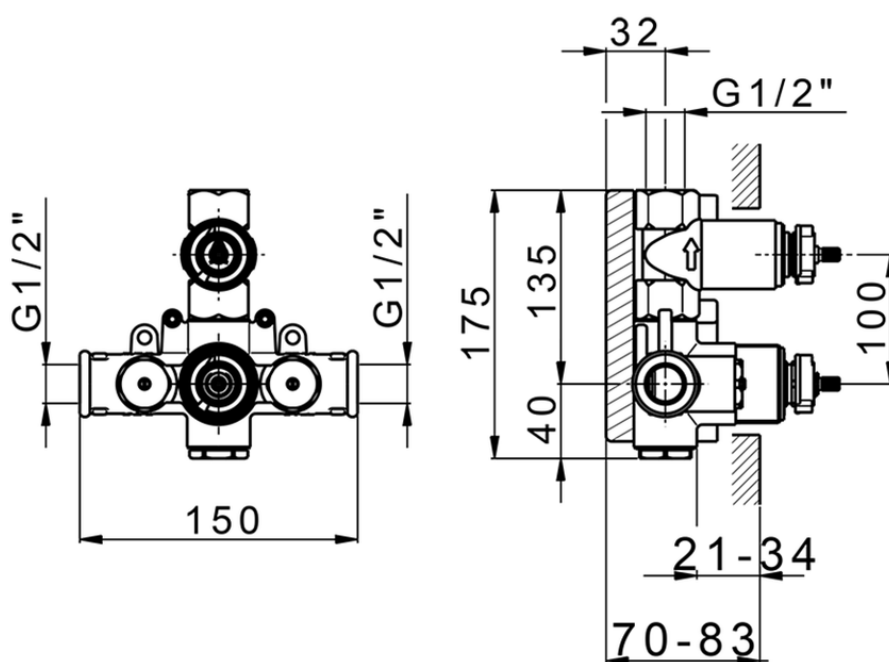

Exposed part for con.thermo.shower mixer 1-outlet CHERIE_CE009300

CE009300

<https://en.cisal.it/exposed-part-for-con-thermo-shower-mixer-1-outlet-cherie-ce009300>

ZA009300

<https://en.cisal.it/concealed-thermostatic-shower-mixer-1-outlet-concealed-za009300>