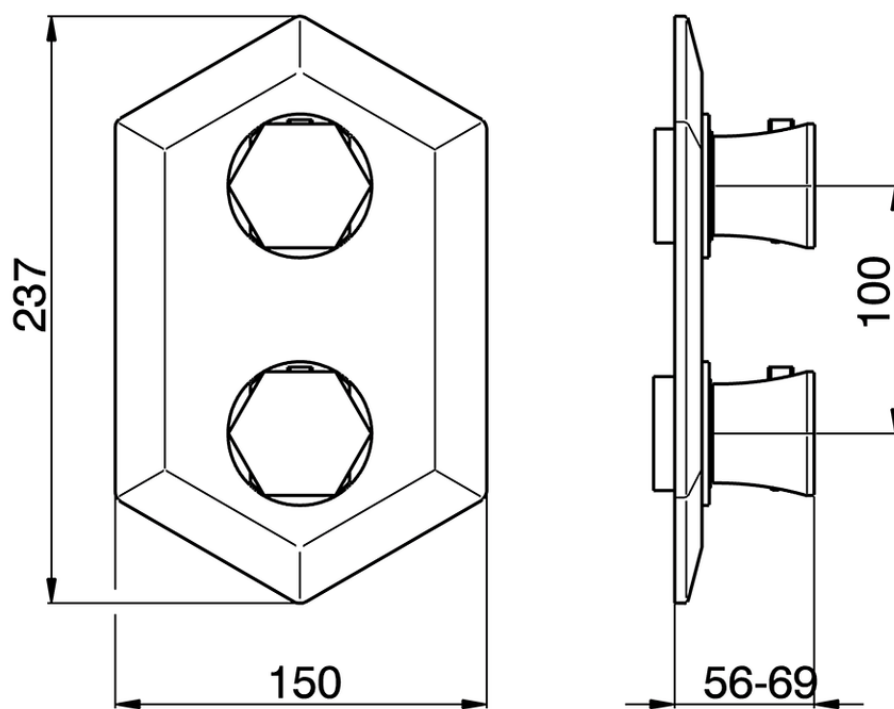

Exposed part for con.thermo.shower mixer 1-outlet CHERIE_CE009300

CE009300

<https://en.cisal.it/exposed-part-for-con-thermo-shower-mixer-1-outlet-cherie-ce009300>

ZA009300

<https://en.cisal.it/concealed-thermostatic-shower-mixer-1-outlet-concealed-za009300>