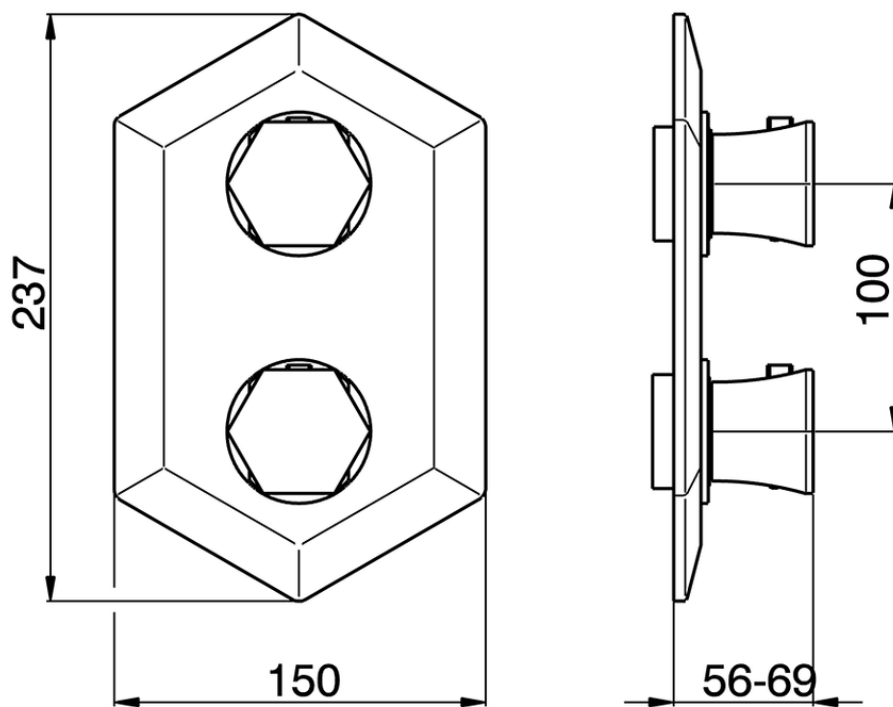

Exposed part for con.thermo.shower mixer 1-outlet CHERIE_CE009300

CE009300

<https://en.cisal.it/exposed-part-for-con-thermo-shower-mixer-1-outlet-cherie-ce009300>

ZA009300

<https://en.cisal.it/concealed-thermostatic-shower-mixer-1-outlet-concealed-za009300>