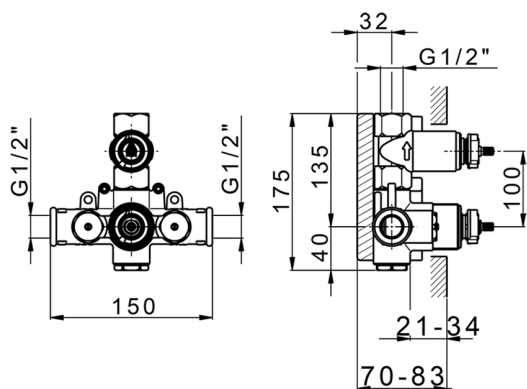

Concealed thermostatic shower mixer, 1-outlet CONCEALED_ZA009300

MODEL **ZA009300**

Concealed thermostatic shower mixer,
1-outlet, stopvalve with 1/2" outlet, without trim kit

AVAILABLE FINISHINGS

04 04 Without finishing

CHARACTERISTICS

Concealed **1**
Cartridge Spare Parts **24.04A.PP**

8x20 Plus P Thermostatic Valve

Thermostatic

The Cisal thermostatic is your personal water manager, helping you to handle, control and save water and energy.

2026-06-13