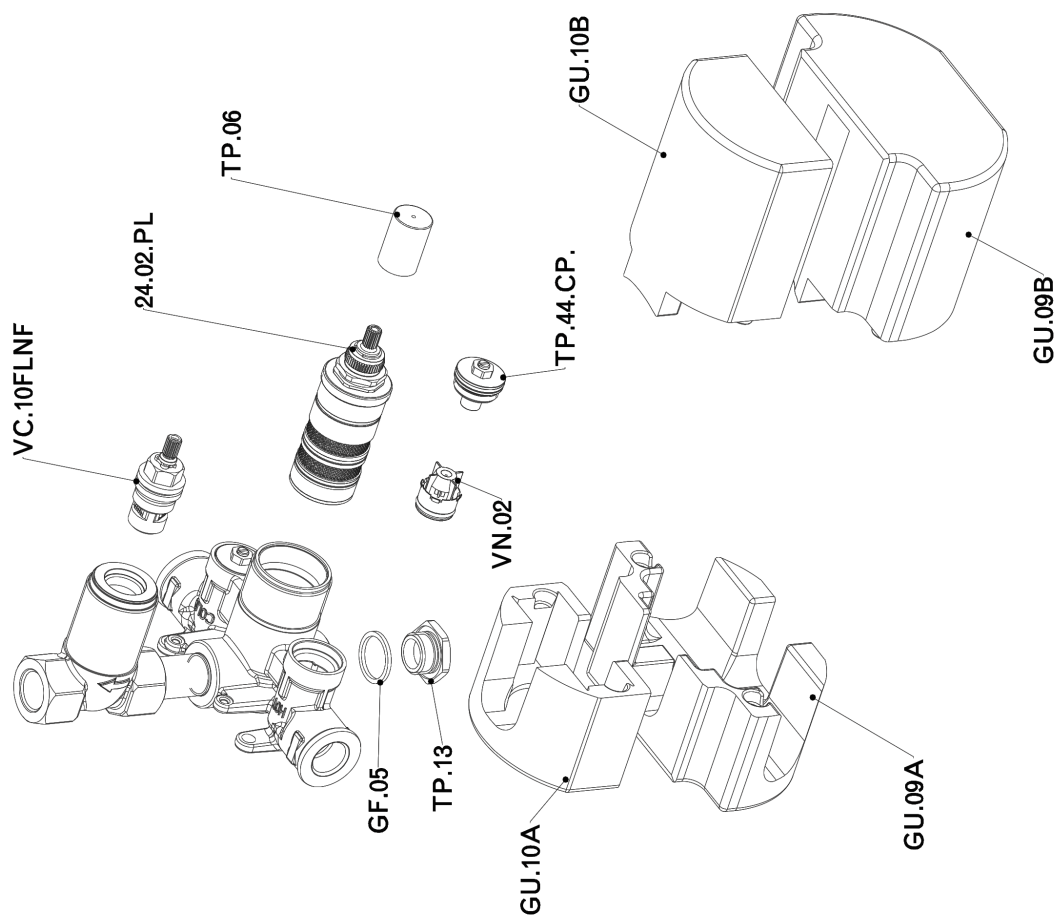

Exposed part for con.thermo.shower mixer 1-outlet CHERIE_CE009300

CE009300

<https://en.cisal.it/exposed-part-for-con-thermo-shower-mixer-1-outlet-cherie-ce009300>

Concealed thermostatic shower mixer, 1-outlet CONCEALED_ZA009300

ZA009300

<https://en.cisal.it/concealed-thermostatic-shower-mixer-1-outlet-concealed-za009300>

2026-06-13