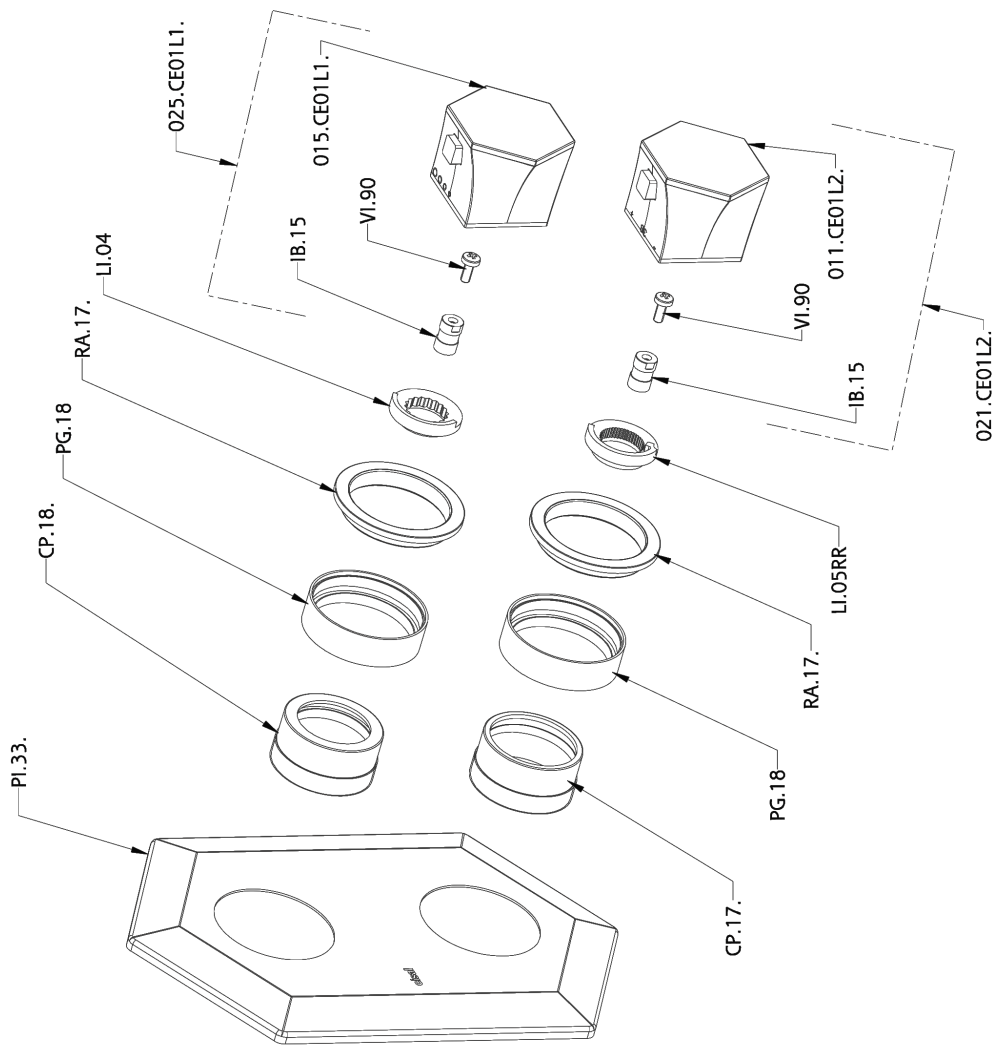

Exposed part for con.thermo.shower mixer 1-outlet CHERIE_CE009300

CE009300

<https://en.cisal.it/exposed-part-for-con-thermo-shower-mixer-1-outlet-cherie-ce009300>

Concealed thermostatic shower mixer, 1-outlet CONCEALED_ZA009300

ZA009300

<https://en.cisal.it/concealed-thermostatic-shower-mixer-1-outlet-concealed-za009300>

2026-06-13