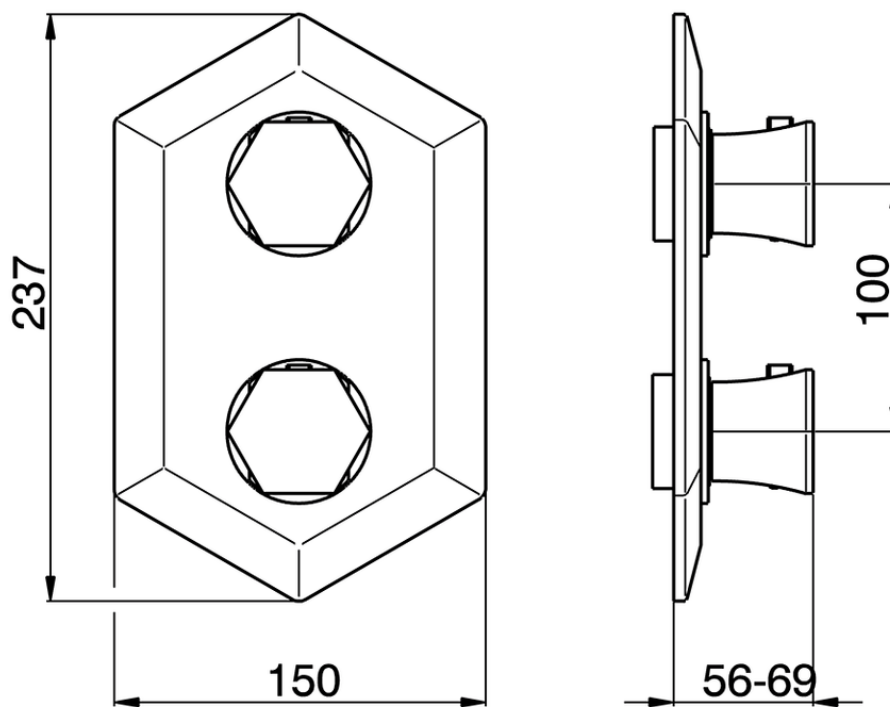

Exposed part for con.thermo.shower mixer 1-outlet CHERIE_CE009300

CE009300

<https://en.cisal.it/exposed-part-for-con-thermo-shower-mixer-1-outlet-cherie-ce009300>

ZA009300

<https://en.cisal.it/concealed-thermostatic-shower-mixer-1-outlet-concealed-za009300>