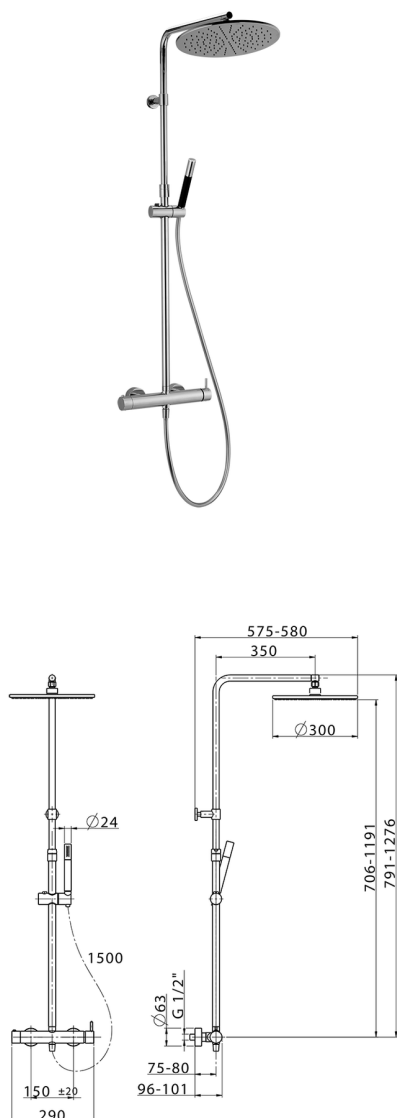

## 2-function single lever shower set SLIM\_SM004030

MODEL **SM004030**

2-function single lever shower set, 2 outlet devia stop, adjustable riser column, sliding shower bracket, Brass minimalistic one spray handshower, 300 mm round showerhead 8 mm thick BRASS, 150 cm smooth SUPREME Flexible Hose

### AVAILABLE FINISHINGS

-  **21** 21 Chrome
-  **40** 40 Matt Black
-  **4Q** 4Q Matt White

### CHARACTERISTICS

Cartridge Spare Parts **ZZ95409000**

**35 mm Cartridge**

#### EcoStop

EcoStop feature limits water flow to approximately 50% of maximum output with one point of resistance on setting. Push slightly past the middle stop only when full water output is required. This will save water up to 50%.