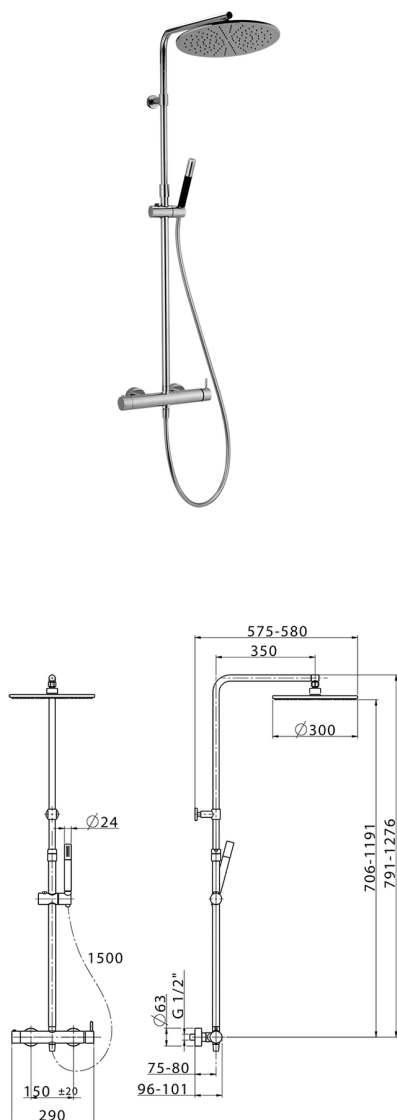

2-function single lever shower set SLIM_SM004030

MODEL **SM004030**

2-function single lever shower set, 2 outlet devia stop, adjustable riser column, sliding shower bracket, Brass minimalistic one spray handshower, 300 mm round showerhead 8 mm thick BRASS, 150 cm smooth SUPREME Flexible Hose

AVAILABLE FINISHINGS

-  **21** 21 Chrome
-  **40** 40 Matt Black
-  **4Q** 4Q Matt White

CHARACTERISTICS

Cartridge Spare Parts **ZZ95409000**
35 mm Cartridge

EcoStop

EcoStop feature limits water flow to approximately 50% of maximum output with one point of resistance on setting. Push slightly past the middle stop only when full water output is required. This will save water up to 50%.

DeviaStop

The Cisal Devia Stop technology allows to adjust the water flow and to direct it to the selected output point (overhead soaker, hand shower, etc).

2026-06-13