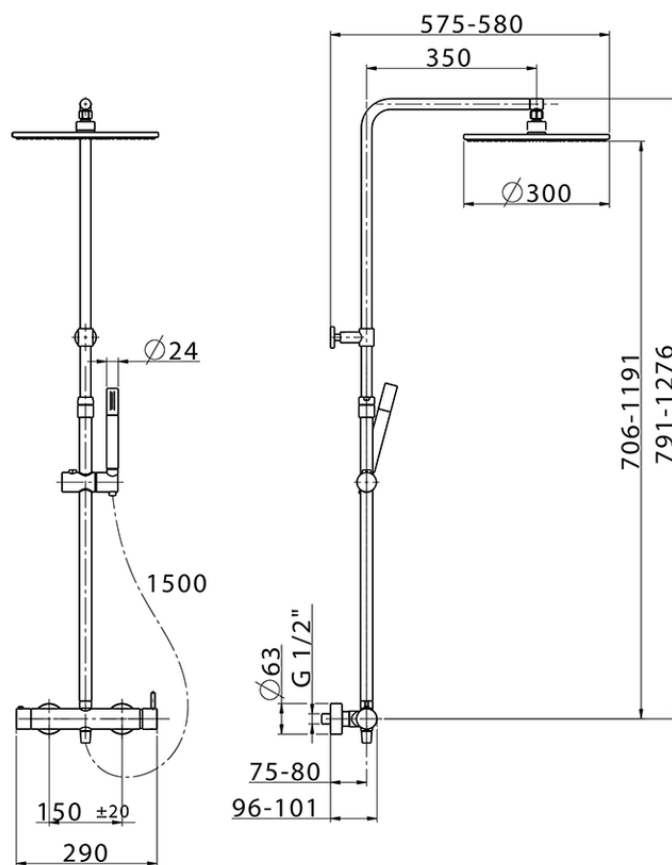

2-function single lever shower set SLIM_SM004030

SM004030

<https://en.cisal.it/2-function-single-lever-shower-set-slim-sm004030>

2026-05-17