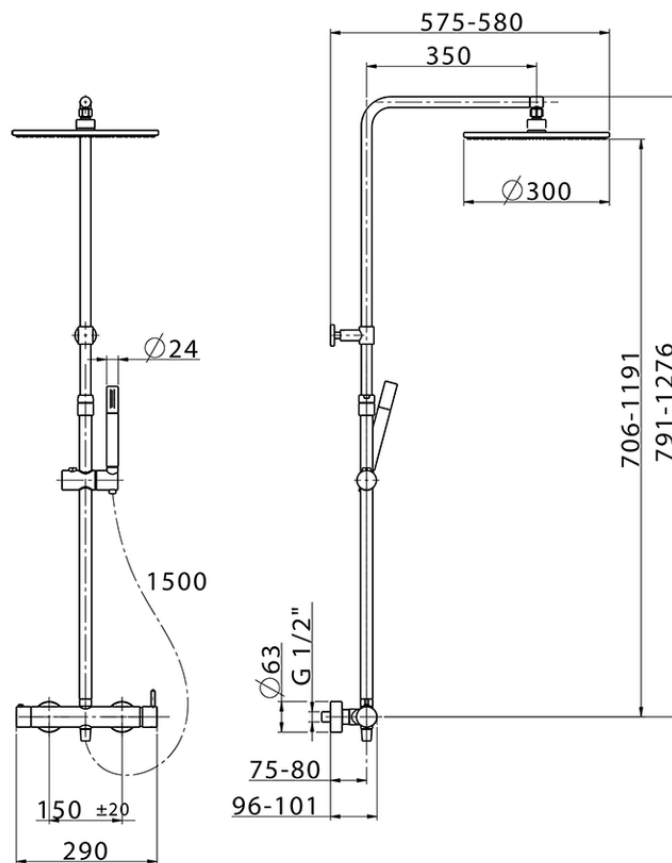

2-function single lever shower set SLIM_SM004030

SM004030

<https://en.cisal.it/2-function-single-lever-shower-set-slim-sm004030>

2026-06-13