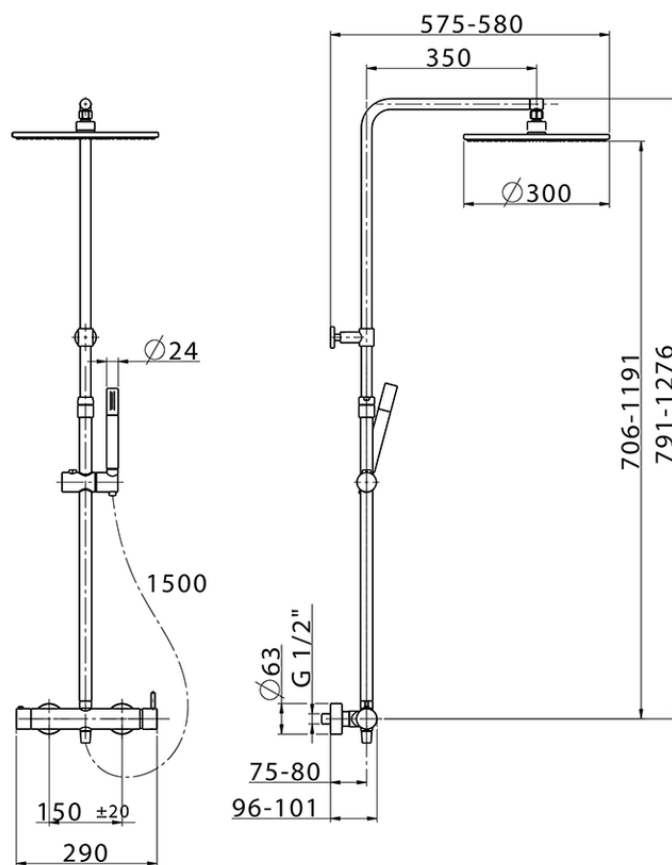

2-function single lever shower set SLIM_SM004030

SM004030

<https://en.cisal.it/2-function-single-lever-shower-set-slim-sm004030>

2026-06-14