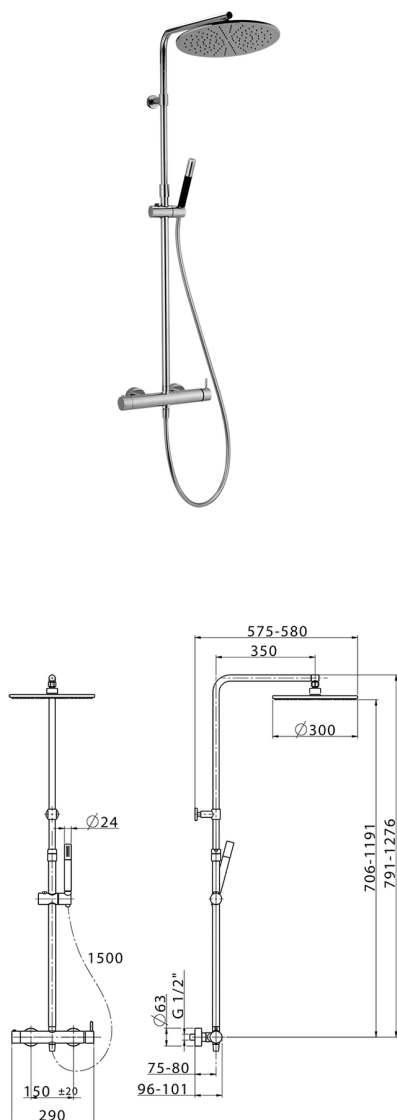

## 2-function single lever shower set SLIM\_SM004030

MODEL **SM004030**

2-function single lever shower set, 2 outlet devia stop, adjustable riser column, sliding shower bracket, Brass minimalistic one spray handshower, 300 mm round showerhead 8 mm thick BRASS, 150 cm smooth SUPREME Flexible Hose

### CHARACTERISTICS

Cartridge Spare Parts **ZZ95409000**  
**35 mm Cartridge**

#### EcoStop

EcoStop feature limits water flow to approximately 50% of maximum output with one point of resistance on setting. Push slightly past the middle stop only when full water output is required. This will save water up to 50%.

#### DeviaStop

The Cisal Devia Stop technology allows to adjust the water flow and to direct it to the selected output point (overhead soaker, hand shower, etc).

2026-04-06