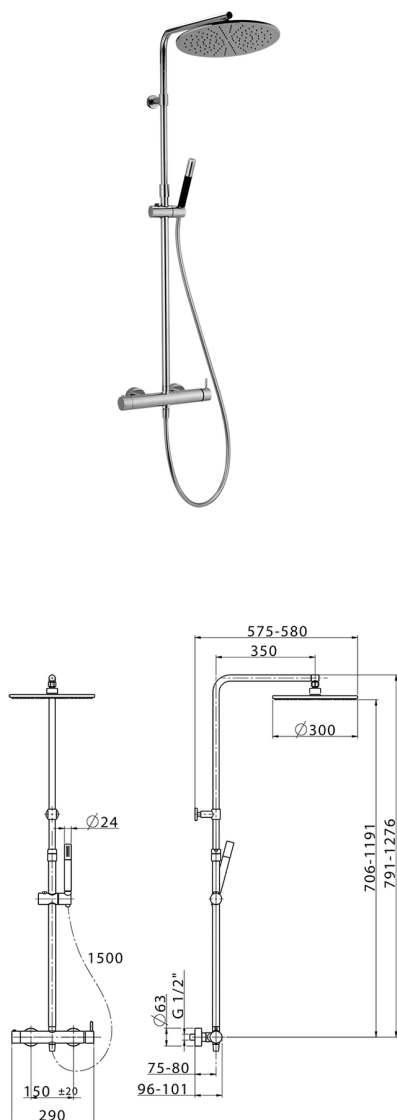

2-function single lever shower set SLIM_SM004030

MODEL **SM004030**

2-function single lever shower set, 2 outlet devia stop, adjustable riser column, sliding shower bracket, Brass minimalistic one spray handshower, 300 mm round showerhead 8 mm thick BRASS, 150 cm smooth SUPREME Flexible Hose

AVAILABLE FINISHINGS

-  **21** 21 Chrome
-  **40** 40 Matt Black
-  **4Q** 4Q Matt White

CHARACTERISTICS

Cartridge Spare Parts **ZZ95409000**

35 mm Cartridge

EcoStop

EcoStop feature limits water flow to approximately 50% of maximum output with one point of resistance on setting. Push slightly past the middle stop only when full water output is required. This will save water up to 50%.

DeviaStop

The Cisal Devia Stop technology allows to adjust the water flow and to direct it to the selected output point (overhead soaker, hand shower, etc).

2026-07-03