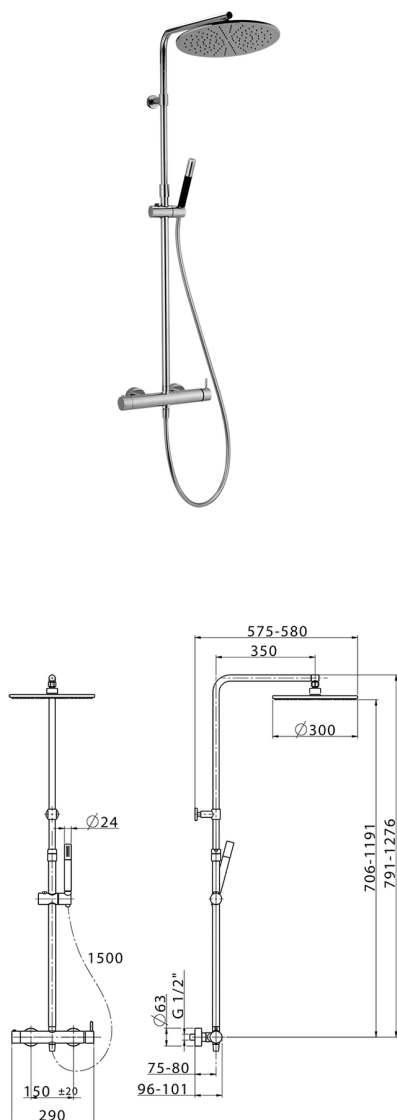

2-function single lever shower set SLIM_SM004030

MODEL **SM004030**

2-function single lever shower set, 2 outlet devia stop, adjustable riser column, sliding shower bracket, Brass minimalistic one spray handshower, 300 mm round showerhead 8 mm thick BRASS, 150 cm smooth SUPREME Flexible Hose

AVAILABLE FINISHINGS

-  **21** 21 Chrome
-  **40** 40 Matt Black
-  **4Q** 4Q Matt White

CHARACTERISTICS

Cartridge Spare Parts **ZZ95409000**

35 mm Cartridge

EcoStop

EcoStop feature limits water flow to approximately 50% of maximum output with one point of resistance on setting. Push slightly past the middle stop only when full water output is required. This will save water up to 50%.

DeviaStop

The Cisal Devia Stop technology allows to adjust the water flow and to direct it to the selected output point (overhead soaker, hand shower, etc).

2026-04-26