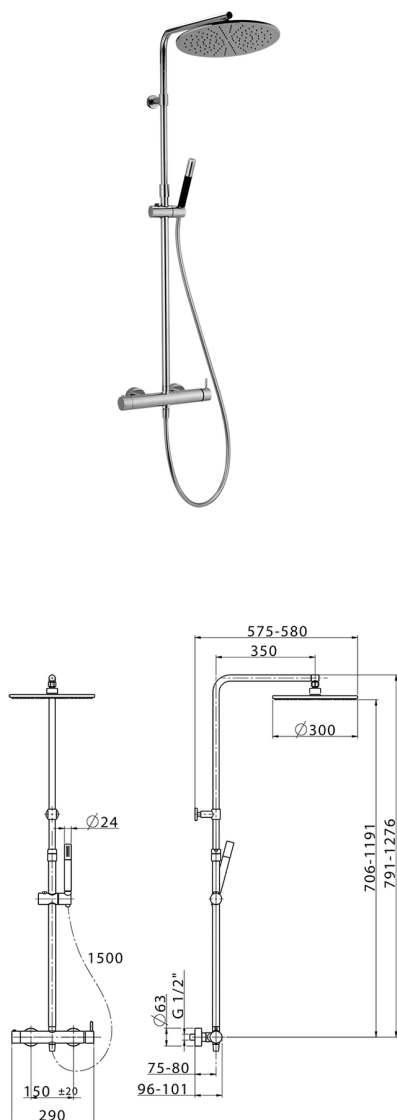

2-function single lever shower set SLIM_SM004030

MODEL **SM004030**

2-function single lever shower set, 2 outlet devia stop, adjustable riser column, sliding shower bracket, Brass minimalistic one spray handshower, 300 mm round showerhead 8 mm thick BRASS, 150 cm smooth SUPREME Flexible Hose

AVAILABLE FINISHINGS

-  **21** 21 Chrome
-  **40** 40 Matt Black
-  **4Q** 4Q Matt White

CHARACTERISTICS

Cartridge Spare Parts **ZZ95409000**
35 mm Cartridge

EcoStop

EcoStop feature limits water flow to approximately 50% of maximum output with one point of resistance on setting. Push slightly past the middle stop only when full water output is required. This will save water up to 50%.

DeviaStop

The Cisal Devia Stop technology allows to adjust the water flow and to direct it to the selected output point (overhead soaker, hand shower, etc).

2026-07-03