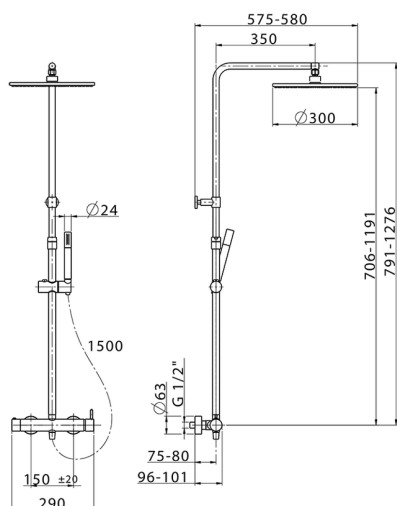

## 2-function single lever shower set SLIM\_SM004030

MODEL **SM004030**

2-function single lever shower set, 2 outlet devia stop, adjustable riser column, sliding shower bracket, Brass minimalistic one spray handshower, 300 mm round showerhead 8 mm thick BRASS, 150 cm smooth SUPREME Flexible Hose

### CHARACTERISTICS

Cartridge Spare Parts **ZZ95409000**  
**35 mm Cartridge**

#### EcoStop

EcoStop feature limits water flow to approximately 50% of maximum output with one point of resistance on setting. Push slightly past the middle stop only when full water output is required. This will save water up to 50%.