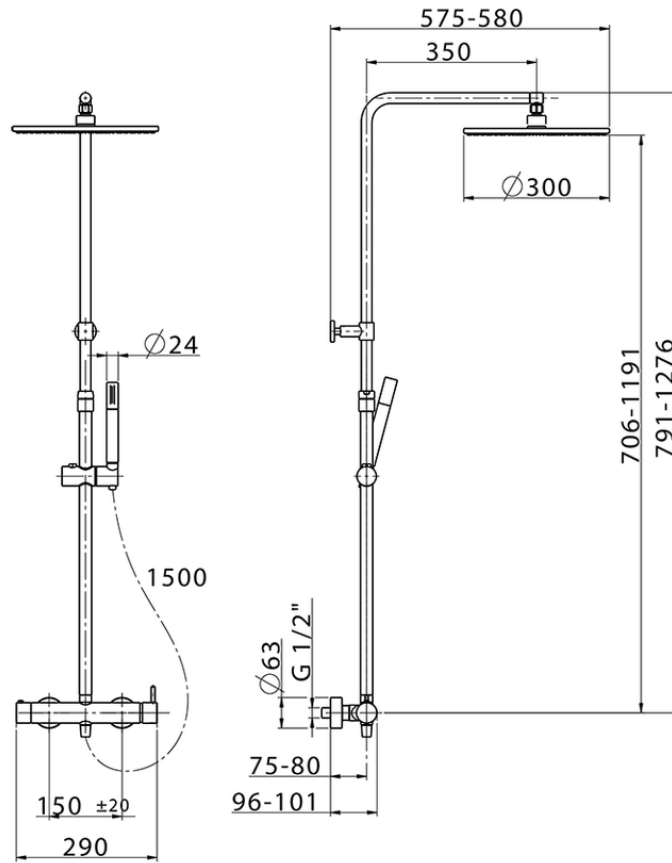

## 2-function single lever shower set SLIM\_SM004030

SM004030

<https://en.cisal.it/2-function-single-lever-shower-set-slim-sm004030>

2026-04-06