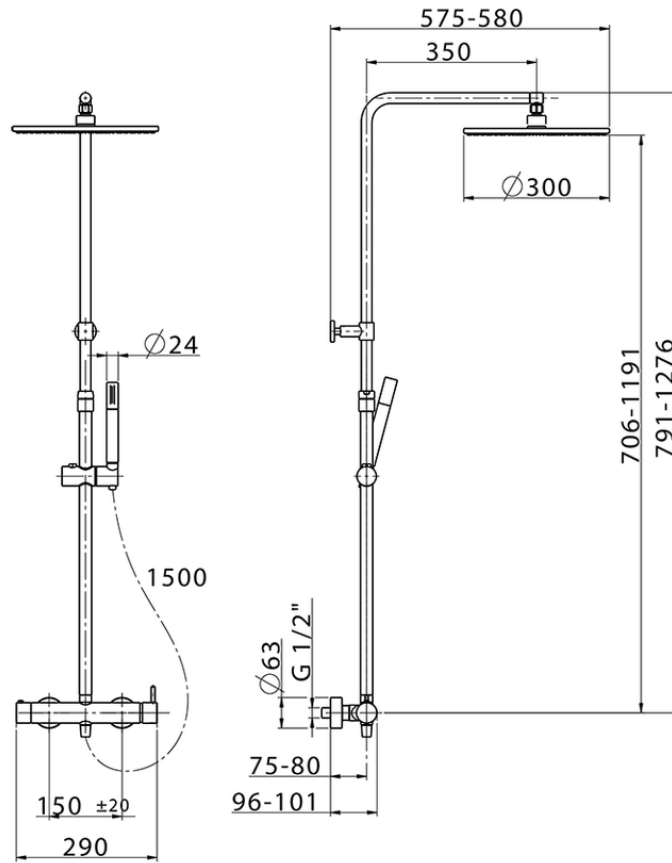

2-function single lever shower set SLIM_SM004030

SM004030

<https://en.cisal.it/2-function-single-lever-shower-set-slim-sm004030>

2026-04-26