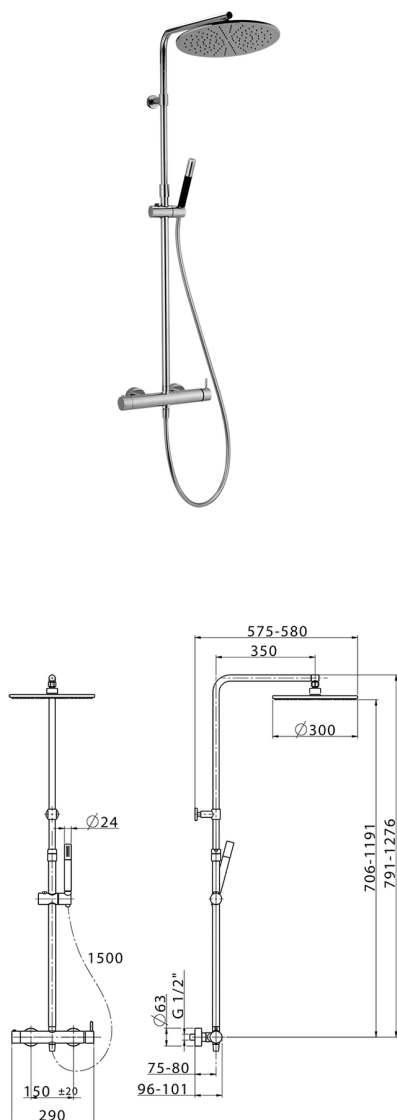

## 2-function single lever shower set SLIM\_SM004030

MODEL **SM004030**

2-function single lever shower set, 2 outlet devia stop, adjustable riser column, sliding shower bracket, Brass minimalistic one spray handshower, 300 mm round showerhead 8 mm thick BRASS, 150 cm smooth SUPREME Flexible Hose

### AVAILABLE FINISHINGS

-  **21** 21 Chrome
-  **40** 40 Matt Black
-  **4Q** 4Q Matt White

### CHARACTERISTICS

Cartridge Spare Parts **ZZ95409000**

**35 mm Cartridge**

#### EcoStop

EcoStop feature limits water flow to approximately 50% of maximum output with one point of resistance on setting. Push slightly past the middle stop only when full water output is required. This will save water up to 50%.