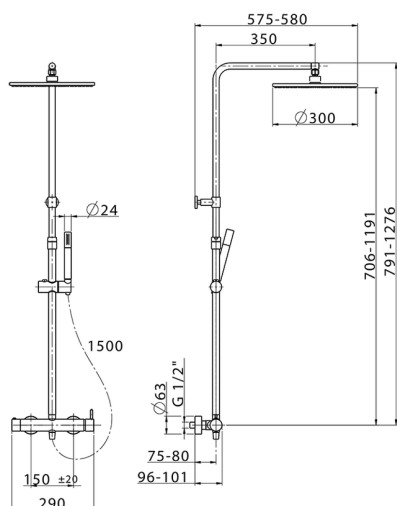

2-function single lever shower set SLIM_SM004030

MODEL **SM004030**

2-function single lever shower set, 2 outlet devia stop, adjustable riser column, sliding shower bracket, Brass minimalistic one spray handshower, 300 mm round showerhead 8 mm thick BRASS, 150 cm smooth SUPREME Flexible Hose

AVAILABLE FINISHINGS

-  **21** 21 Chrome
-  **40** 40 Matt Black
-  **4Q** 4Q Matt White

CHARACTERISTICS

Cartridge Spare Parts **ZZ95409000**

35 mm Cartridge

EcoStop

EcoStop feature limits water flow to approximately 50% of maximum output with one point of resistance on setting. Push slightly past the middle stop only when full water output is required. This will save water up to 50%.

DeviaStop

The Cisal Devia Stop technology allows to adjust the water flow and to direct it to the selected output point (overhead soaker, hand shower, etc).

2026-04-06