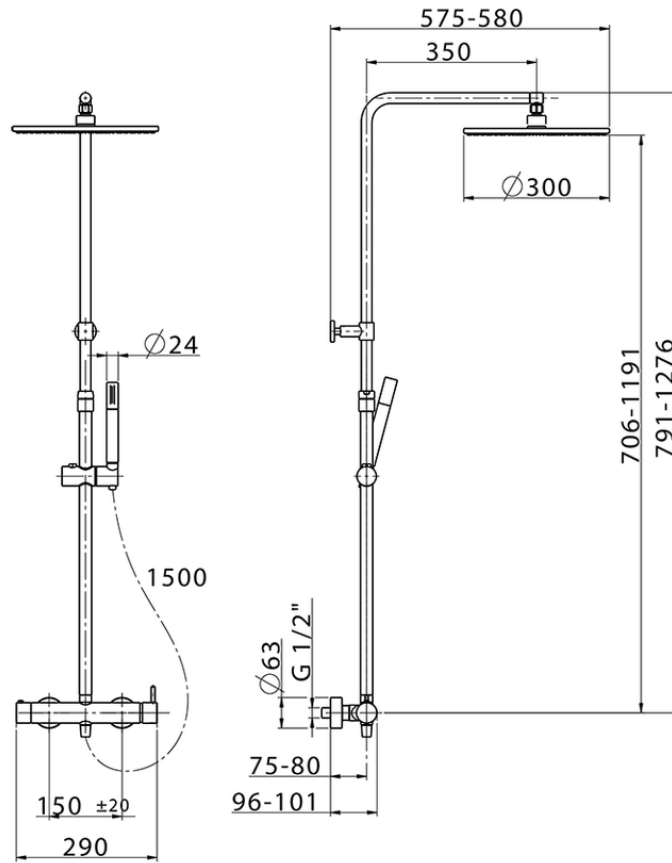

2-function single lever shower set SLIM_SM004030

SM004030

<https://en.cisal.it/2-function-single-lever-shower-set-slim-sm004030>

2026-04-06