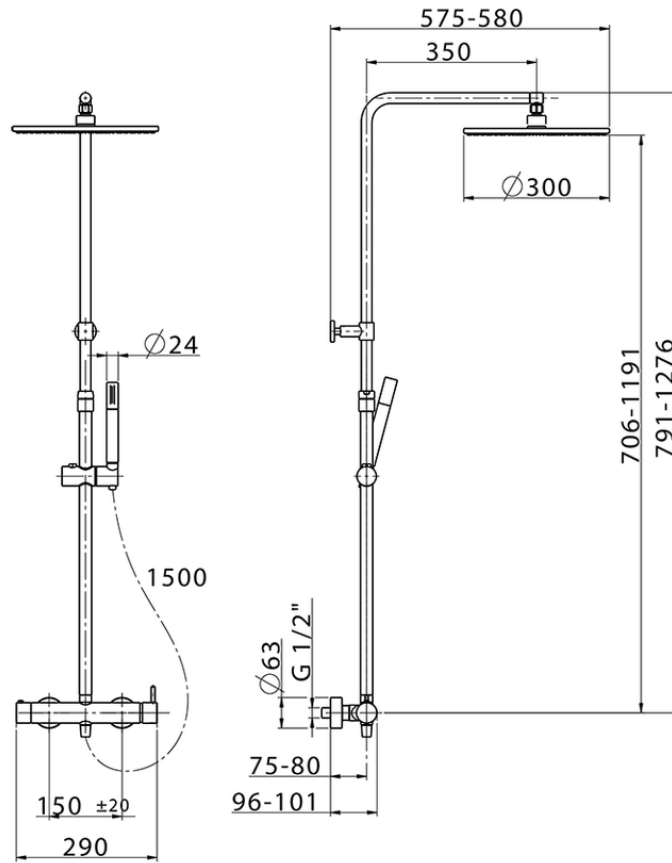

## 2-function single lever shower set SLIM\_SM004030

SM004030

<https://en.cisal.it/2-function-single-lever-shower-set-slim-sm004030>

2026-06-13