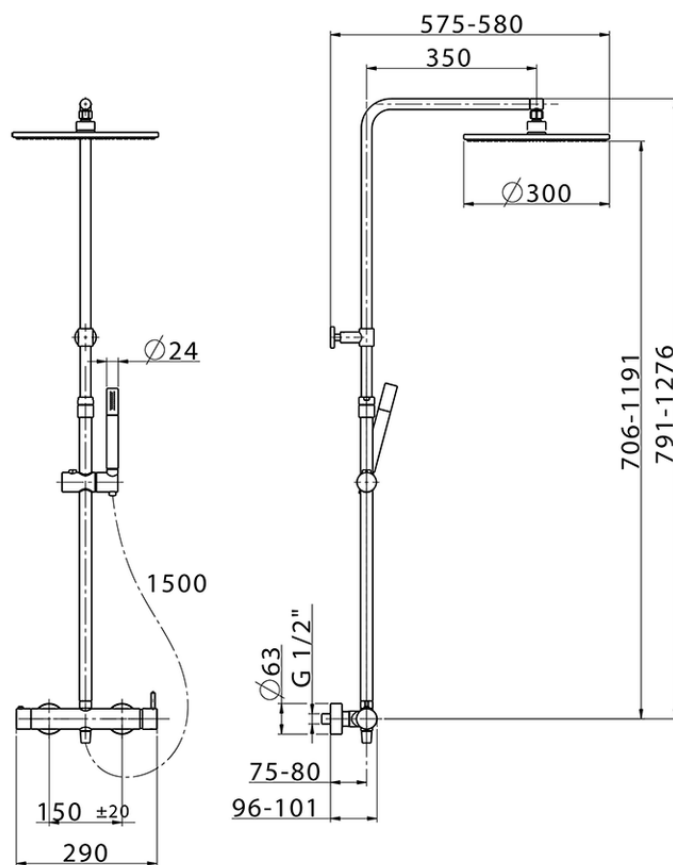

2-function single lever shower set SLIM_SM004030

SM004030

<https://en.cisal.it/2-function-single-lever-shower-set-slim-sm004030>

2026-05-17