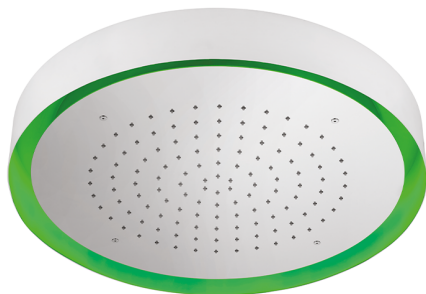

Ø 570 mm Chromotherapy Ceiling showerhead ZEN SHOWER_ZS0C0145

MODEL **ZS0C0145**

Ø 570 mm Chromotherapy Ceiling showerhead, with white cover, rain, chromotherapy functions, built-in control included, Stainless Steel AISI 304

AVAILABLE FINISHINGS

-  **D1** D1 Brushed Inox
-  **40** 40 Matt Black
-  **4Q** 4Q Matt White
-  **D2** D2 Polished Inox

CHARACTERISTICS

2026-04-08