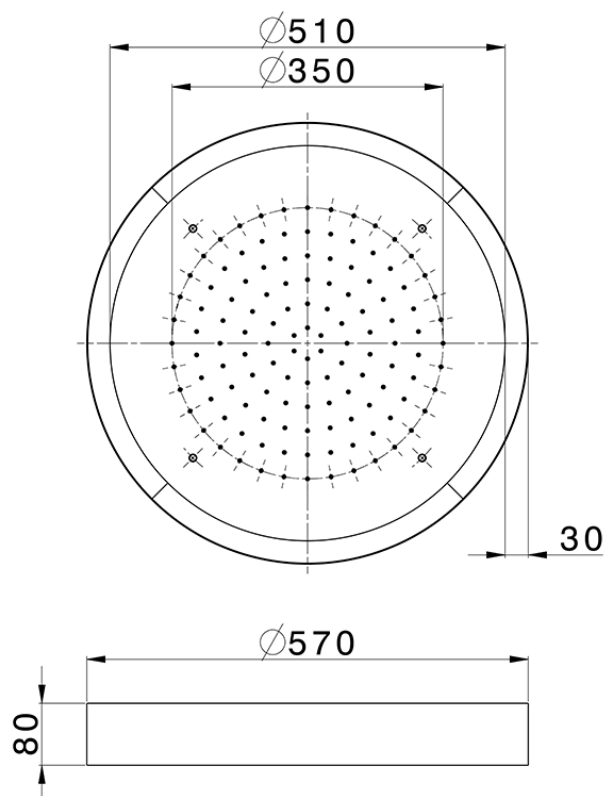

**Ø 570 mm Chromotherapy Ceiling showerhead ZEN SHOWER\_ZS0C0145**

ZS0C0145

<https://en.cisal.it/o-570-mm-chromotherapy-ceiling-showerhead-zen-shower-zs0c0145>

2026-04-08