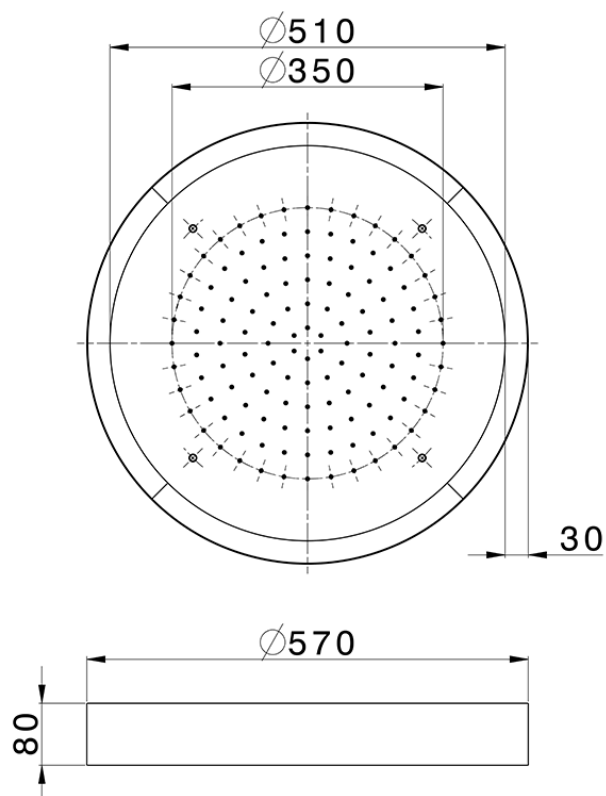

Ø 570 mm Chromotherapy Ceiling showerhead ZEN SHOWER_ZS0C0145

ZS0C0145

<https://en.cisal.it/o-570-mm-chromotherapy-ceiling-showerhead-zen-shower-zs0c0145>

2026-05-19