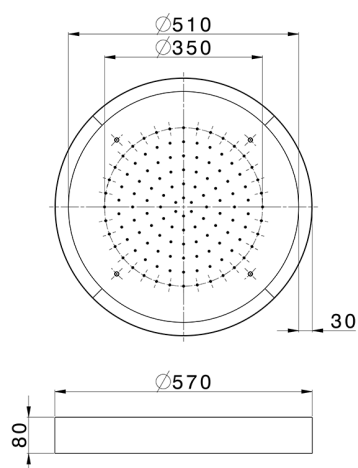

## Ø 570 mm Chromotherapy Ceiling showerhead ZEN SHOWER\_ZS0C0145

MODEL **ZS0C0145**

Ø 570 mm Chromotherapy Ceiling showerhead, with white cover, rain, chromotherapy functions, built-in control included, Stainless Steel AISI 304