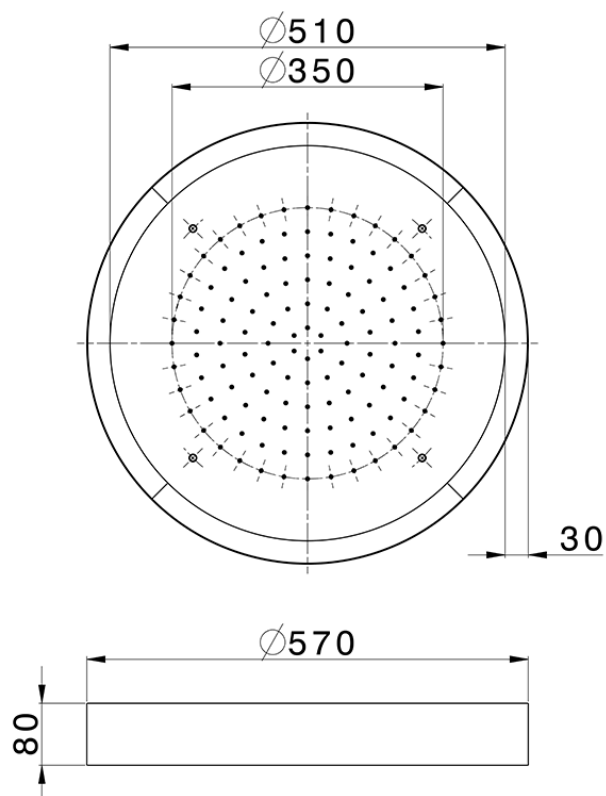

Ø 570 mm Chromotherapy Ceiling showerhead ZEN SHOWER_ZS0C0145

ZS0C0145

<https://en.cisal.it/o-570-mm-chromotherapy-ceiling-showerhead-zen-shower-zs0c0145>

2026-04-28