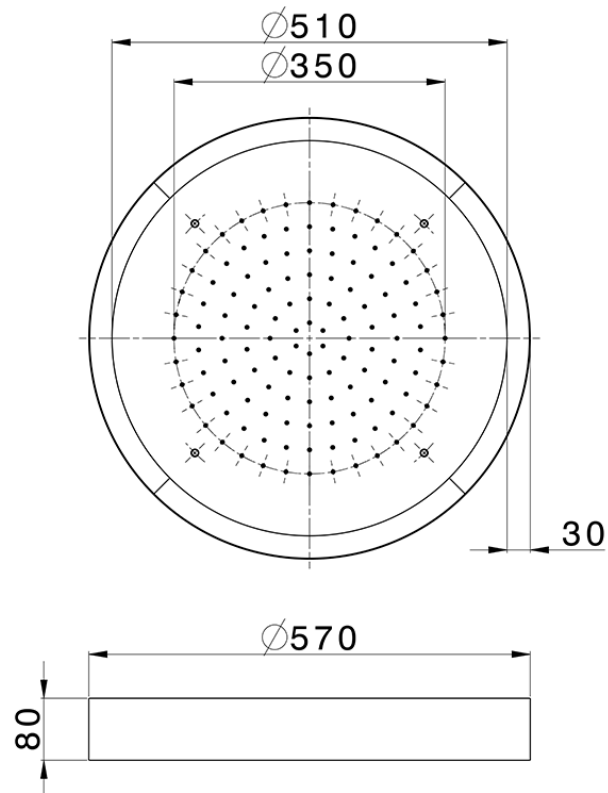

Ø 570 mm Chromotherapy Ceiling showerhead ZEN SHOWER_ZS0C0145

ZS0C0145

<https://en.cisal.it/o-570-mm-chromotherapy-ceiling-showerhead-zen-shower-zs0c0145>

2026-05-19