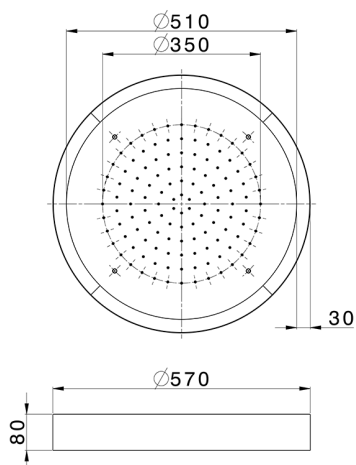

## Ø 570 mm Chromotherapy Ceiling showerhead ZEN SHOWER\_ZS0C0145

MODEL **ZS0C0145**

Ø 570 mm Chromotherapy Ceiling showerhead, with white cover, rain, chromotherapy functions, built-in control included, Stainless Steel AISI 304