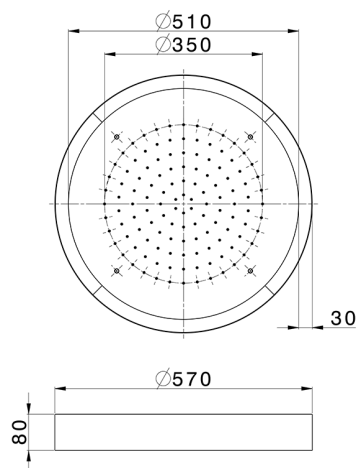

Ø 570 mm Chromotherapy Ceiling showerhead ZEN SHOWER_ZS0C0145

MODEL **ZS0C0145**

Ø 570 mm Chromotherapy Ceiling showerhead, with white cover, rain, chromotherapy functions, built-in control included, Stainless Steel AISI 304