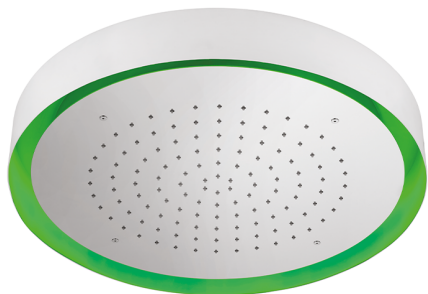

Ø 570 mm Chromotherapy Ceiling showerhead ZEN SHOWER_ZS0C0145

MODEL **ZS0C0145**

Ø 570 mm Chromotherapy Ceiling showerhead, with white cover, rain, chromotherapy functions, built-in control included, Stainless Steel AISI 304

AVAILABLE FINISHINGS

-  **D1** D1 Brushed Inox
-  **40** 40 Matt Black
-  **4Q** 4Q Matt White
-  **D2** D2 Polished Inox

CHARACTERISTICS

2026-05-19