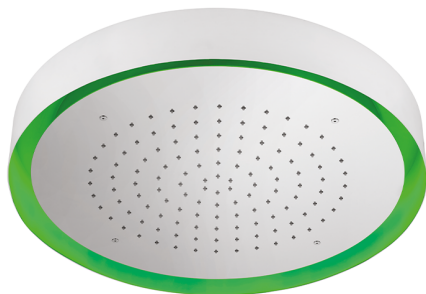

Ø 570 mm Chromotherapy Ceiling showerhead ZEN SHOWER_ZS0C0145

MODEL **ZS0C0145**

Ø 570 mm Chromotherapy Ceiling showerhead, with white cover, rain, chromotherapy functions, built-in control included, Stainless Steel AISI 304

AVAILABLE FINISHINGS

-  **D1** D1 Brushed Inox
-  **40** 40 Matt Black
-  **4Q** 4Q Matt White
-  **D2** D2 Polished Inox

CHARACTERISTICS

2026-04-28