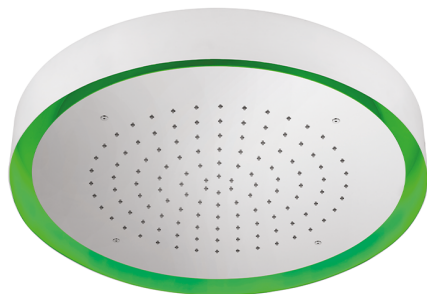

Ø 570 mm Chromotherapy Ceiling showerhead ZEN SHOWER_ZS0C0145

MODEL **ZS0C0145**

Ø 570 mm Chromotherapy Ceiling showerhead, with white cover, rain, chromotherapy functions, built-in control included, Stainless Steel AISI 304

AVAILABLE FINISHINGS

-  **D1** D1 Brushed Inox
-  **40** 40 Matt Black
-  **4Q** 4Q Matt White
-  **D2** D2 Polished Inox

CHARACTERISTICS

2026-06-14