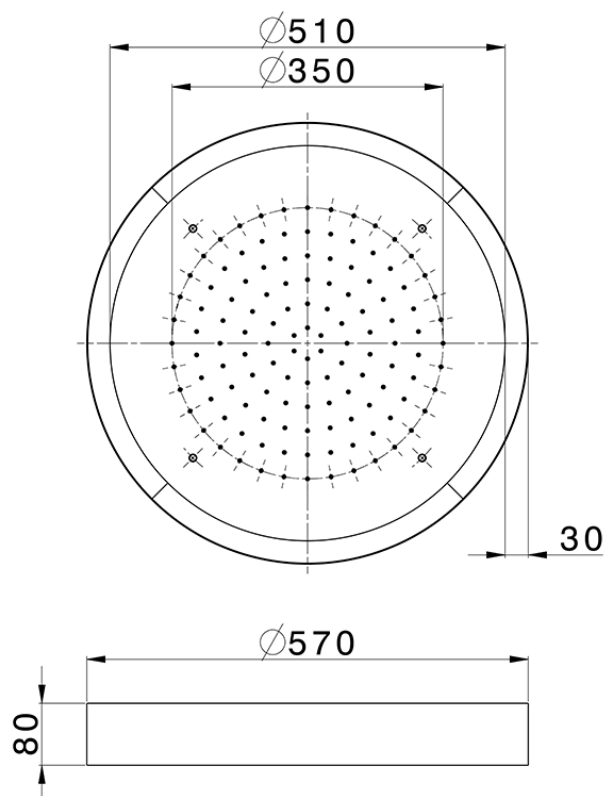

Ø 570 mm Chromotherapy Ceiling showerhead ZEN SHOWER_ZS0C0145

ZS0C0145

<https://en.cisal.it/o-570-mm-chromotherapy-ceiling-showerhead-zen-shower-zs0c0145>

2026-06-13