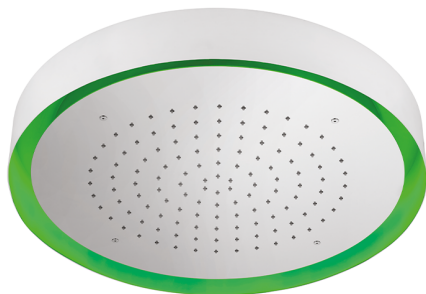

## Ø 570 mm Chromotherapy Ceiling showerhead ZEN SHOWER\_ZS0C0145

MODEL **ZS0C0145**

Ø 570 mm Chromotherapy Ceiling showerhead, with white cover, rain, chromotherapy functions, built-in control included, Stainless Steel AISI 304

### AVAILABLE FINISHINGS

-  **D1** D1 Brushed Inox
-  **40** 40 Matt Black
-  **4Q** 4Q Matt White
-  **D2** D2 Polished Inox