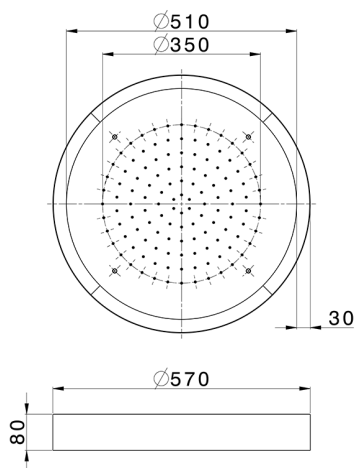

## Ø 570 mm Chromotherapy Ceiling showerhead ZEN SHOWER\_ZS0C0145

MODEL **ZS0C0145**

Ø 570 mm Chromotherapy Ceiling showerhead, with white cover, rain, chromotherapy functions, built-in control included, Stainless Steel AISI 304