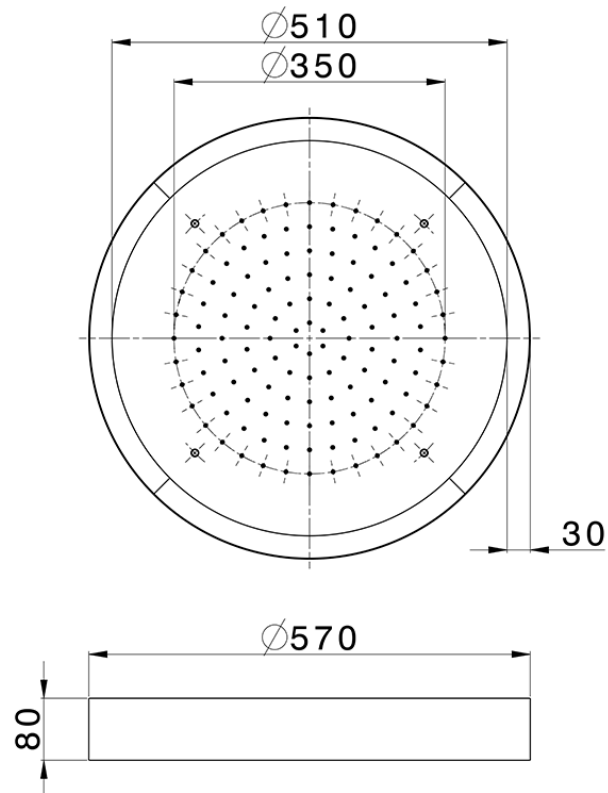

Ø 570 mm Chromotherapy Ceiling showerhead ZEN SHOWER_ZS0C0145

ZS0C0145

<https://en.cisal.it/o-570-mm-chromotherapy-ceiling-showerhead-zen-shower-zs0c0145>

2026-04-28