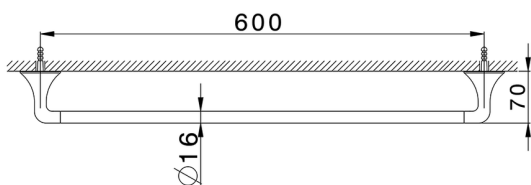

Towel holder VITA_VI090102

MODEL **VI090102**

Towel holder

AVAILABLE FINISHINGS

-  **21** 21 Chrome
-  **2Q** 2Q Black Titanium
-  **40** 40 Matt Black
-  **4Q** 4Q Matt White

CHARACTERISTICS

2026-05-15