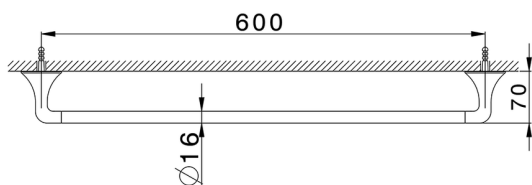

Towel holder VITA_VI090102

MODEL **VI090102**

Towel holder

AVAILABLE FINISHINGS

-  **21** 21 Chrome
-  **2Q** 2Q Black Titanium
-  **40** 40 Matt Black
-  **4Q** 4Q Matt White

CHARACTERISTICS

2026-06-24