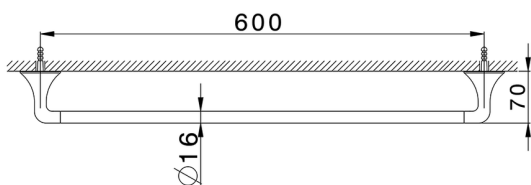

Towel holder VITA_VI090102

MODEL **VI090102**

Towel holder

AVAILABLE FINISHINGS

-  **21** 21 Chrome
-  **2Q** 2Q Black Titanium
-  **40** 40 Matt Black
-  **4Q** 4Q Matt White

CHARACTERISTICS

2026-04-04