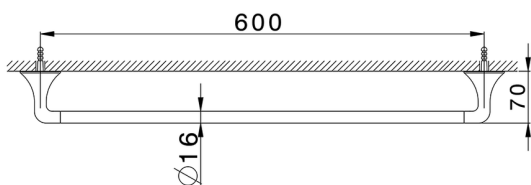

Towel holder VITA_VI090102

MODEL **VI090102**

Towel holder

AVAILABLE FINISHINGS

-  **21** 21 Chrome
-  **2Q** 2Q Black Titanium
-  **40** 40 Matt Black
-  **4Q** 4Q Matt White

CHARACTERISTICS

2026-04-24