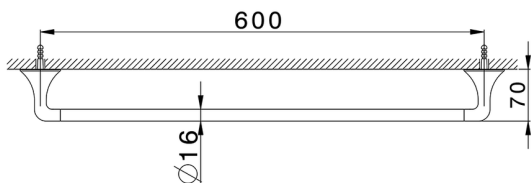

Towel holder VITA_VI090102

MODEL **VI090102**

Towel holder

AVAILABLE FINISHINGS

-  **21** 21 Chrome
-  **2Q** 2Q Black Titanium
-  **40** 40 Matt Black
-  **4Q** 4Q Matt White

CHARACTERISTICS

2026-06-05