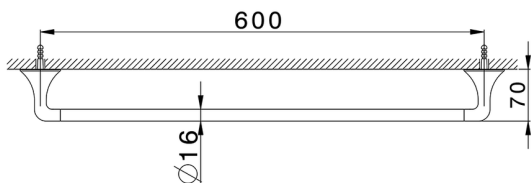

Towel holder VITA_VI090102

MODEL **VI090102**

Towel holder

AVAILABLE FINISHINGS

-  **21** 21 Chrome
-  **2Q** 2Q Black Titanium
-  **40** 40 Matt Black
-  **4Q** 4Q Matt White

CHARACTERISTICS

2026-06-04