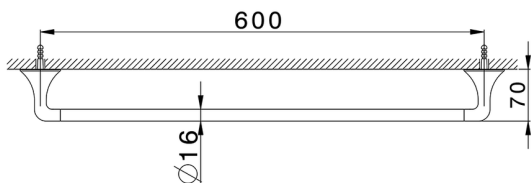

Towel holder VITA_VI090102

MODEL **VI090102**

Towel holder

AVAILABLE FINISHINGS

-  **21** 21 Chrome
-  **2Q** 2Q Black Titanium
-  **40** 40 Matt Black
-  **4Q** 4Q Matt White

CHARACTERISTICS

2026-06-25