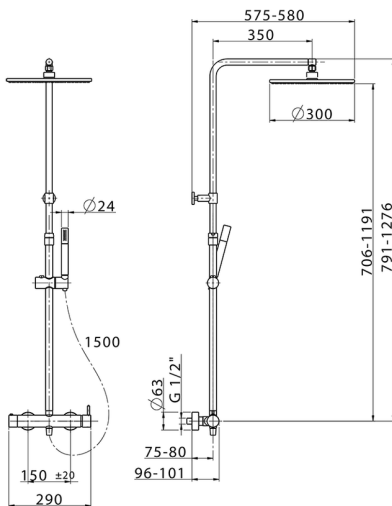

## 2-function single lever shower set SHOWER COLUMNS\_SM004030

MODEL **SM004030**

2-function single lever shower set, 2 outlet devia stop, adjustable riser column, sliding shower bracket, Brass minimalistic one spray handshower, 300 mm round showerhead 8 mm thick BRASS, 150 cm smooth SUPREME Flexible Hose

### CHARACTERISTICS

- Single Lever **1**
- Cartridge Spare Parts **ZZ95409000**
- 35 mm Cartridge**

#### EcoStop

EcoStop feature limits water flow to approximately 50% of maximum output with one point of resistance on setting. Push slightly past the middle stop only when full water output is required. This will save water up to 50%.