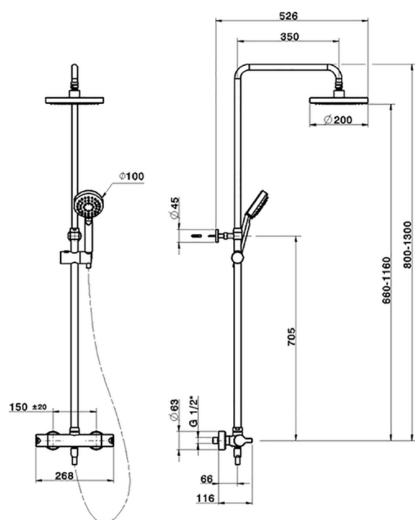

2-functions Thermostatic shower set SHOWER COLUMNS_SCC82090

MODEL **SCC82090**

2-functions Thermostatic shower set, 2 outlet devia stop, adjustable riser column, sliding handshower holder, 100 mm ABS 3 sprays handshower, ABS 200 mm round showerhead, 150 cm smooth SILVERFLEX Flexible Hose

AVAILABLE FINISHINGS

CHARACTERISTICS

Cartridge Spare Parts **22.03A.AR - ZZ97080004**

Argo 1 (short filter) Thermostatic Valve

DeviaStop

The Cisal Devia Stop technology allows to adjust the water flow and to direct it to the selected output point (overhead soaker, hand shower, etc).