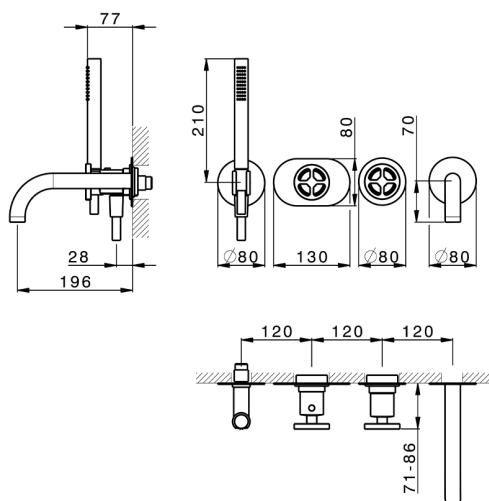

Exposed part for con.thermo. bath mixer, 2-outlet GRACE_MN019441

MODEL **MN019441**

Exposed part for con.thermo.bath mixer, 2-outlet,with 2 outlet deviasstop,22,5 mm Brass One Spray handshower,150 cm SUPREME smooth flexible hose,without concealed part - for item ZA019440

Installation **Concealed**

Required concealed parts **ZA019440**

Thermostatic

The Cisal thermostatic is your personal water manager, helping you to handle, control and save water and energy.

Concealed thermostatic bath mixer, 2-outlets CONCEALED_ZA019440

MODEL **ZA019440**

Concealed thermostatic bath mixer, 2-outlets, without trim kit

AVAILABLE FINISHINGS

 **04** 04 Without finishing

CHARACTERISTICS

Concealed **1**
 Cartridge Spare Parts **24.04A.PP**
8x20 Plus P Thermostatic Valve