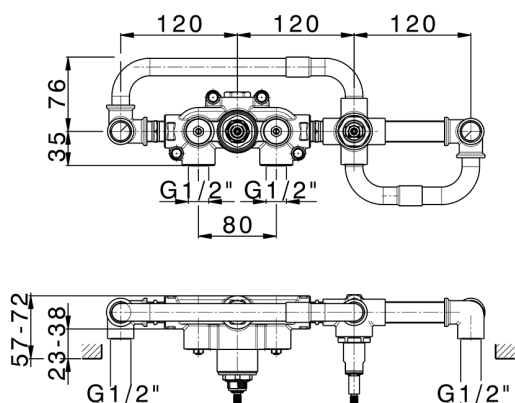

Exposed part for con.thermo. bath mixer, 2-outlet GRACE_MN019441

MODEL **MN019441**

Exposed part for con.thermo.bath mixer, 2-outlet,with 2 outlet deviasstop,22,5 mm Brass One Spray handshower,150 cm SUPREME smooth flexible hose,without concealed part - for item ZA019440

MODEL **ZA019440**

Concealed thermostatic bath mixer, 2-outlets, without trim kit

AVAILABLE FINISHINGS

 **04** 04 Without finishing

CHARACTERISTICS

Concealed **1**
 Cartridge Spare Parts **24.04A.PP**
8x20 Plus P Thermostatic Valve