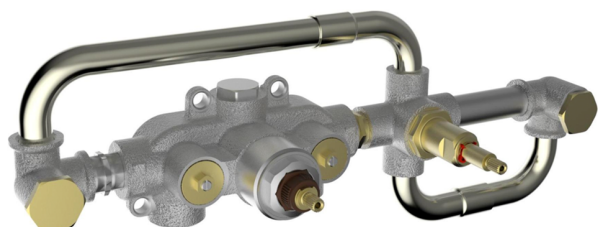

Exposed part for con.thermo. bath mixer, 2-outlet GRACE_MN019441

MODEL **MN019441**

Exposed part for con.thermo.bath mixer, 2-outlet,with 2 outlet deviasstop,22,5 mm Brass One Spray handshower,150 cm SUPREME smooth flexible hose,without concealed part - for item ZA019440

Installation **Concealed**

Required concealed parts **ZA019440**

Thermostatic

The Cisal thermostatic is your personal water manager, helping you to handle, control and save water and energy.

Concealed thermostatic bath mixer, 2-outlets CONCEALED_ZA019440

MODEL **ZA019440**

Concealed thermostatic bath mixer, 2-outlets, without trim kit

AVAILABLE FINISHINGS

 **04** 04 Without finishing

CHARACTERISTICS

Concealed **1**
 Cartridge Spare Parts **24.04A.PP**
8x20 Plus P Thermostatic Valve

Thermostatic

The Cisal thermostatic is your personal water manager, helping you to handle, control and save water and energy.

2025-01-03