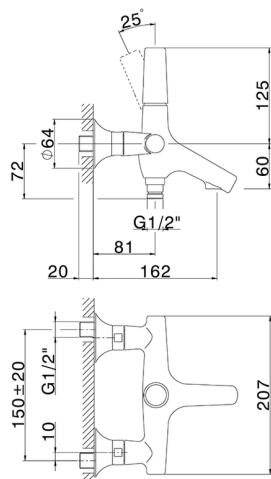

Single lever bath mixer VITA_VI000134

MODEL **VI000134**

Single lever bath mixer, without shower set, 1/2" M flexible connection

AVAILABLE FINISHINGS

-  **21** 21 Chrome
-  **2Q** 2Q Black Titanium
-  **40** 40 Matt Black
-  **4Q** 4Q Matt White

CHARACTERISTICS

Cartridge Spare Parts **ZZ9A708000**

25mm Joystick single-lever cartridge

Single lever bath mixer VITA_VI000134