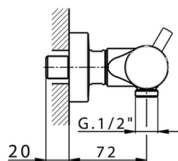

Thermostatic shower mixer NUOVA LESS_LNT01010

MODEL **LNT01010**

Thermostatic shower mixer, without shower set, 1/2" M flexible connection

AVAILABLE FINISHINGS

-  **21** 21 Chrome
-  **2F** 2F Brushed Nickel
-  **40** 40 Matt Black
-  **4Q** 4Q Matt White

CHARACTERISTICS

Cartridge Spare Parts **24.04A.PP**

8x20 Plus P Thermostatic Valve

EcoStop

EcoStop feature limits water flow to approximately 50% of maximum output with one point of resistance on setting. Push slightly past the middle stop only when full water output is required. This will save water up to 50%.