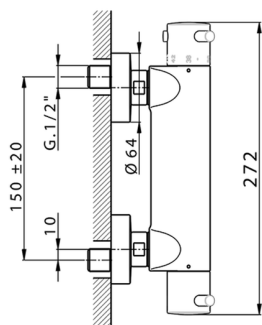

Thermostatic shower mixer NUOVA LESS_LNT01010

MODEL **LNT01010**

Thermostatic shower mixer, without shower set, 1/2" M flexible connection

AVAILABLE FINISHINGS

-  **21** 21 Chrome
-  **2F** 2F Brushed Nickel
-  **40** 40 Matt Black
-  **4Q** 4Q Matt White

CHARACTERISTICS

Cartridge Spare Parts **24.04A.PP**

8x20 Plus P Thermostatic Valve

EcoStop

EcoStop feature limits water flow to approximately 50% of maximum output with one point of resistance on setting. Push slightly past the middle stop only when full water output is required. This will save water up to 50%.