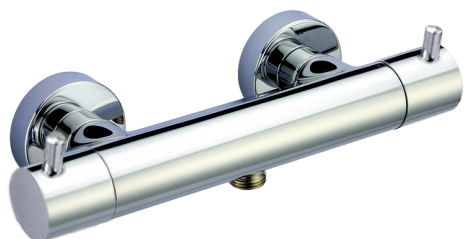

Thermostatic shower mixer NUOVA LESS_LNT01010

MODEL **LNT01010**

Thermostatic shower mixer, without shower set, 1/2" M flexible connection

AVAILABLE FINISHINGS

-  **21** 21 Chrome
-  **2F** 2F Brushed Nickel
-  **40** 40 Matt Black
-  **4Q** 4Q Matt White

CHARACTERISTICS

Cartridge Spare Parts **24.04A.PP**

8x20 Plus P Thermostatic Valve

EcoStop

EcoStop feature limits water flow to approximately 50% of maximum output with one point of resistance on setting. Push slightly past the middle stop only when full water output is required. This will save water up to 50%.