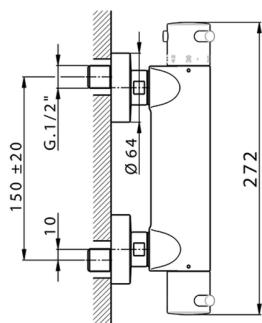

Thermostatic shower mixer NUOVA LESS_LNT01010

MODEL **LNT01010**

Thermostatic shower mixer, without shower set, 1/2" M flexible connection

AVAILABLE FINISHINGS

-  **21** 21 Chrome
-  **2F** 2F Brushed Nickel
-  **40** 40 Matt Black
-  **4Q** 4Q Matt White

CHARACTERISTICS

Cartridge Spare Parts **24.04A.PP**

8x20 Plus P Thermostatic Valve

EcoStop

EcoStop feature limits water flow to approximately 50% of maximum output with one point of resistance on setting. Push slightly past the middle stop only when full water output is required. This will save water up to 50%.