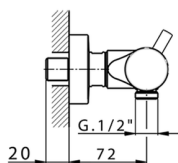

Thermostatic shower mixer NUOVA LESS_LNT01010

MODEL **LNT01010**

Thermostatic shower mixer, without shower set, 1/2" M flexible connection

AVAILABLE FINISHINGS

-  **21** 21 Chrome
-  **2F** 2F Brushed Nickel
-  **40** 40 Matt Black
-  **4Q** 4Q Matt White

CHARACTERISTICS

Cartridge Spare Parts **24.04A.PP**

8x20 Plus P Thermostatic Valve

EcoStop

EcoStop feature limits water flow to approximately 50% of maximum output with one point of resistance on setting. Push slightly past the middle stop only when full water output is required. This will save water up to 50%.