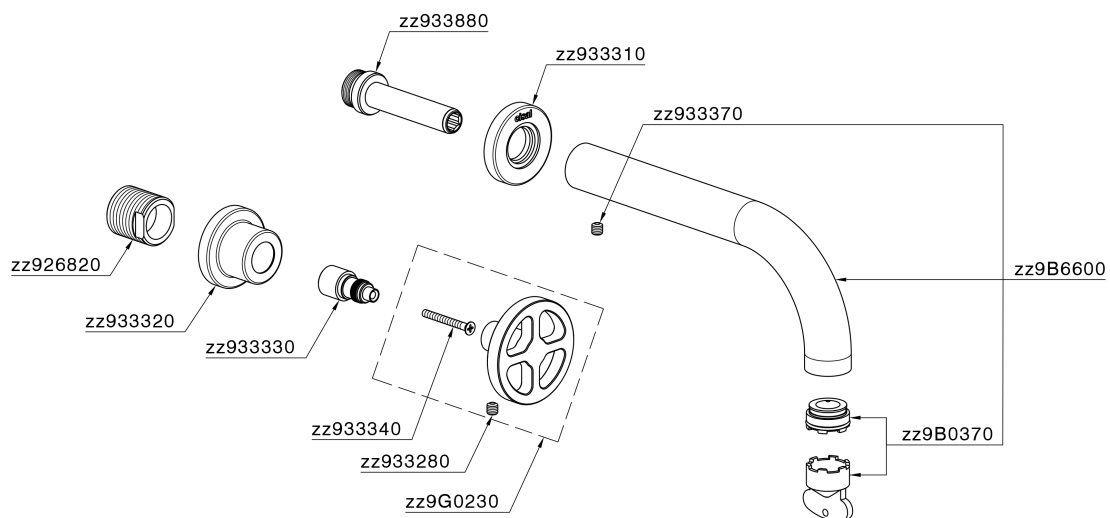

Exposed part for concealed washbasin mixer GRACE_MN013511

MODEL **MN013511**

Exposed part for concealed washbasin mixer, without concealed part, for item ZA033511

AVAILABLE FINISHINGS

-  **21** 21 Chrome
-  **2F** 2F Brushed Nickel
-  **2W** 2W Brushed Gold
-  **5H** 5H Dark Brass Brushed
-  **5L** 5L Brushed Black Titanium
-  **6T** 6T Chrome/Matt Black

CHARACTERISTICS

Installation **Concealed**

Required concealed parts **ZA033511**

Exposed part for concealed washbasin mixer GRACE_MN013511

MN013511

<https://en.cisal.it/exposed-part-for-concealed-washbasin-mixer-grace-mn013511>

Concealed washbasin mixer CONCEALED_ZA033511

MODEL **ZA033511**

Concealed washbasin mixer, right headvalve - left headvalve

AVAILABLE FINISHINGS

 **04** 04 Without finishing

CHARACTERISTICS

Concealed **1**

2026-05-20