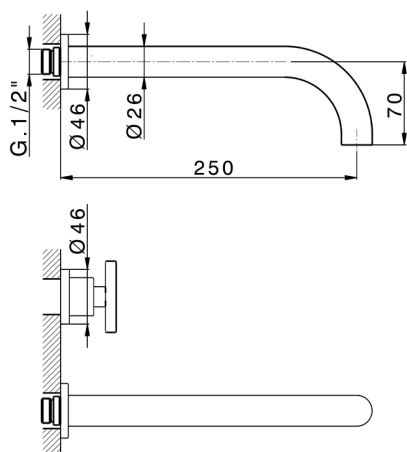

Exposed part for concealed washbasin mixer GRACE_MN013511

MODEL **MN013511**

Exposed part for concealed washbasin mixer, without concealed part, for item ZA033511

AVAILABLE FINISHINGS

-  **21** 21 Chrome
-  **2F** 2F Brushed Nickel
-  **2W** 2W Brushed Gold
-  **5H** 5H Dark Brass Brushed
-  **5L** 5L Brushed Black Titanium
-  **6T** 6T Chrome/Matt Black

CHARACTERISTICS

Installation **Concealed**

Required concealed parts **ZA033511**

Exposed part for concealed washbasin mixer GRACE_MN013511

MN013511

<https://en.cisal.it/exposed-part-for-concealed-washbasin-mixer-grace-mn013511>

Concealed washbasin mixer CONCEALED_ZA033511

MODEL **ZA033511**

Concealed washbasin mixer, right headvalve - left headvalve

AVAILABLE FINISHINGS

 **04** 04 Without finishing

CHARACTERISTICS

Concealed **1**

2026-05-20