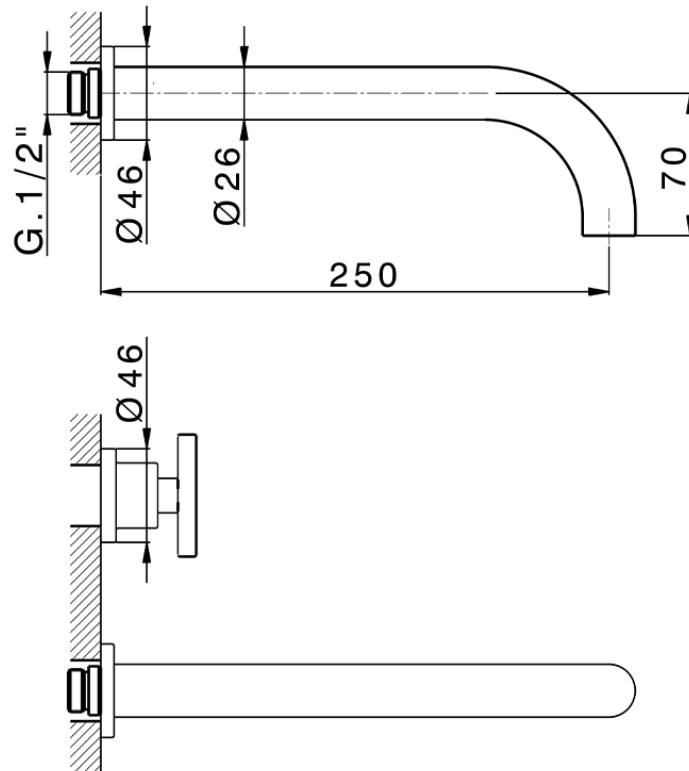

Exposed part for concealed washbasin mixer GRACE_MN013511

MN013511

<https://en.cisal.it/exposed-part-for-concealed-washbasin-mixer-grace-mn013511>

| Serie's code | Size XX |
|--------------|---------|
| CX 1351 | 20-35 |
| CF 1351 | 20-35 |
| CX 0331 | 20-35 |
| CF 0331 | 20-35 |
| CX 0200 | 20-35 |
| CF 0200 | 20-35 |
| BA 1351 | 20-35 |
| GS 1351 | 20-35 |
| GL 1351 | 20-35 |
| MN 1351 | 20-35 |
| LN 1351 | 20-35 |
| LV 1351 | 33-48 |
| LY 1351 | 33-48 |
| CU 1351 | 33-48 |
| SM 1351 | 30-45 |
| AA 1351 | 10-30 |
| AC 1351 | 10-30 |
| AR 1351 | 15-25 |
| PZ 1351 | 10-30 |
| RG 1351 | 10-30 |
| TS 1351 | 10-30 |
| VT 1351 | 10-30 |
| CS 1351 | 10-30 |
| WA 1351 | 45-68 |
| X1 1351 | 33-45 |
| X2 1351 | 33-45 |
| X3 1351 | 33-45 |
| X4 1351 | 33-45 |
| X5 1351 | 33-45 |
| RI 1351 | 20-35 |
| RM 1351 | 20-35 |

Limiti di tolleranza superficie piastrelle
 Adjustment limits for finished tile surface
 Limites de tolérance surface carrelage
 Fliesenoberfläche
 Superficie del azulejo

ZA033511

<https://en.cisal.it/concealed-washbasin-mixer-concealed-za033511>