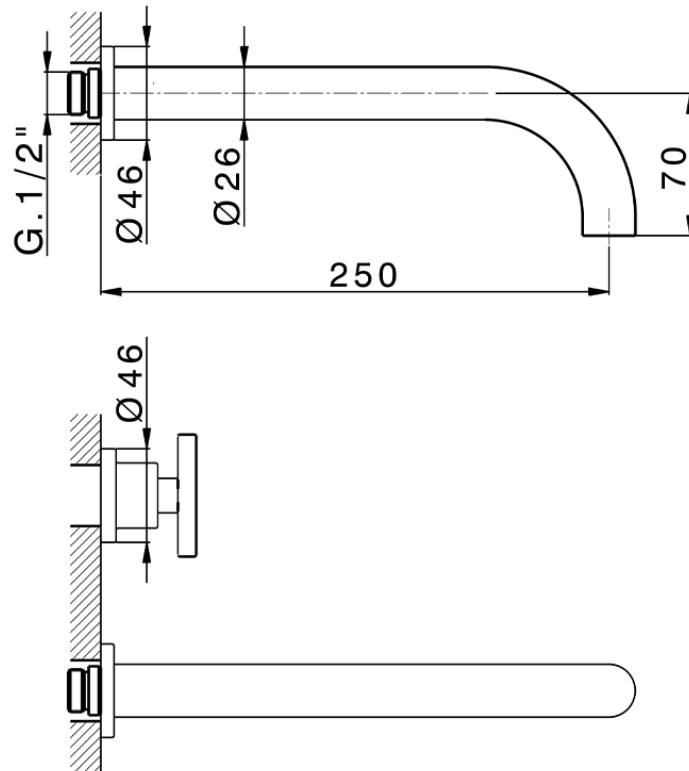

## Exposed part for concealed washbasin mixer GRACE\_MN013511

MN013511

<https://en.cisal.it/exposed-part-for-concealed-washbasin-mixer-grace-mn013511>

Serie's code	Size XX
CX 1351	20-35
CF 1351	20-35
CX 0331	20-35
CF 0331	20-35
CX 0200	20-35
CF 0200	20-35
BA 1351	20-35
GS 1351	20-35
GL 1351	20-35
MN 1351	20-35
LN 1351	20-35
LV 1351	33-48
LY 1351	33-48
CU 1351	33-48
SM 1351	30-45
AA 1351	10-30
AC 1351	10-30
AR 1351	15-25
PZ 1351	10-30
RG 1351	10-30
TS 1351	10-30
VT 1351	10-30
CS 1351	10-30
WA 1351	45-68
X1 1351	33-45
X2 1351	33-45
X3 1351	33-45
X4 1351	33-45
X5 1351	33-45
RI 1351	20-35
RM 1351	20-35

Limiti di tolleranza superficie piastrelle  
 Adjustment limits for finished tile surface  
 Limites de tolérance surface carrelage  
 Fliesenoberfläche  
 Superficie del azulejo

ZA033511

<https://en.cisal.it/concealed-washbasin-mixer-concealed-za033511>