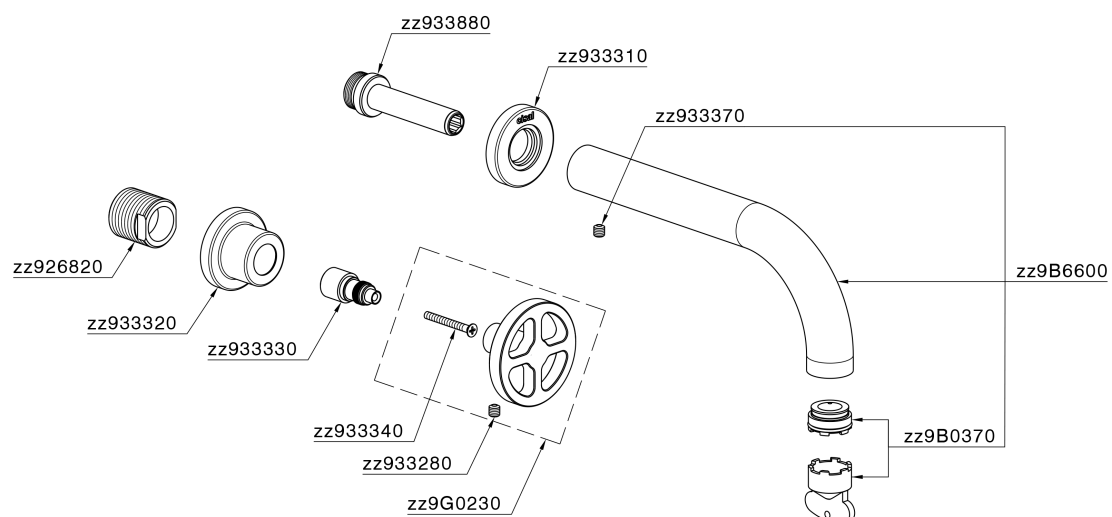

## Exposed part for concealed washbasin mixer GRACE\_MN013511

MODEL **MN013511**

Exposed part for concealed washbasin mixer, without concealed part, for item ZA033511

### CHARACTERISTICS

Installation **Concealed**

Required concealed parts **ZA033511**

## Exposed part for concealed washbasin mixer GRACE\_MN013511

MN013511

<https://en.cisal.it/exposed-part-for-concealed-washbasin-mixer-grace-mn013511>

## Concealed washbasin mixer CONCEALED\_ZA033511

MODEL **ZA033511**

Concealed washbasin mixer, right headvalve - left headvalve

AVAILABLE FINISHINGS

 **04** 04 Without finishing

CHARACTERISTICS

Concealed **1**