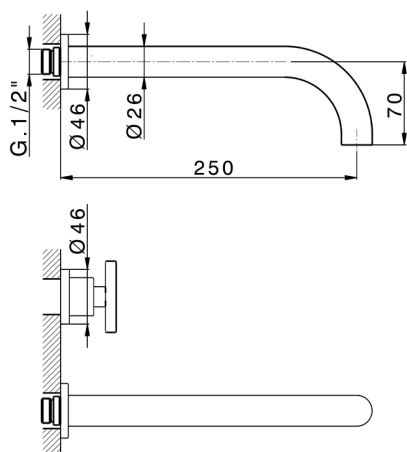

## Exposed part for concealed washbasin mixer GRACE\_MN013511

MODEL **MN013511**

Exposed part for concealed washbasin mixer, without concealed part, for item ZA033511

## Exposed part for concealed washbasin mixer GRACE\_MN013511

MN013511

<https://en.cisal.it/exposed-part-for-concealed-washbasin-mixer-grace-mn013511>

## Concealed washbasin mixer CONCEALED\_ZA033511

MODEL **ZA033511**

Concealed washbasin mixer, right headvalve - left headvalve

AVAILABLE FINISHINGS

 **04** 04 Without finishing

CHARACTERISTICS

Concealed **1**