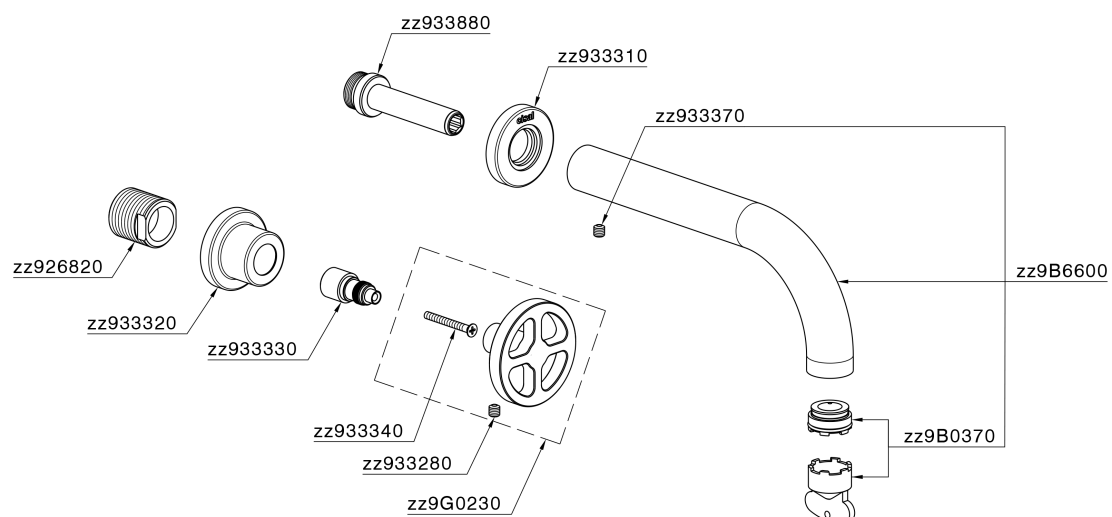

Exposed part for concealed washbasin mixer GRACE_MN013511

MN013511

<https://en.cisal.it/exposed-part-for-concealed-washbasin-mixer-grace-mn013511>