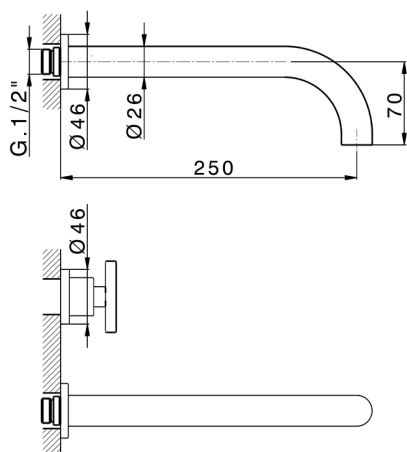

Exposed part for concealed washbasin mixer GRACE_MN013511

MODEL **MN013511**

Exposed part for concealed washbasin mixer, without concealed part, for item ZA033511

AVAILABLE FINISHINGS

-  **21** 21 Chrome
-  **2F** 2F Brushed Nickel
-  **2W** 2W Brushed Gold
-  **5H** 5H Dark Brass Brushed
-  **5L** 5L Brushed Black Titanium
-  **6T** 6T Chrome/Matt Black

CHARACTERISTICS

Installation **Concealed**

Required concealed parts **ZA033511**

Exposed part for concealed washbasin mixer GRACE_MN013511

MN013511

<https://en.cisal.it/exposed-part-for-concealed-washbasin-mixer-grace-mn013511>

Concealed washbasin mixer CONCEALED_ZA033511

MODEL **ZA033511**

Concealed washbasin mixer, right headvalve - left headvalve

AVAILABLE FINISHINGS

 **04** 04 Without finishing

CHARACTERISTICS

Concealed **1**

2026-04-09