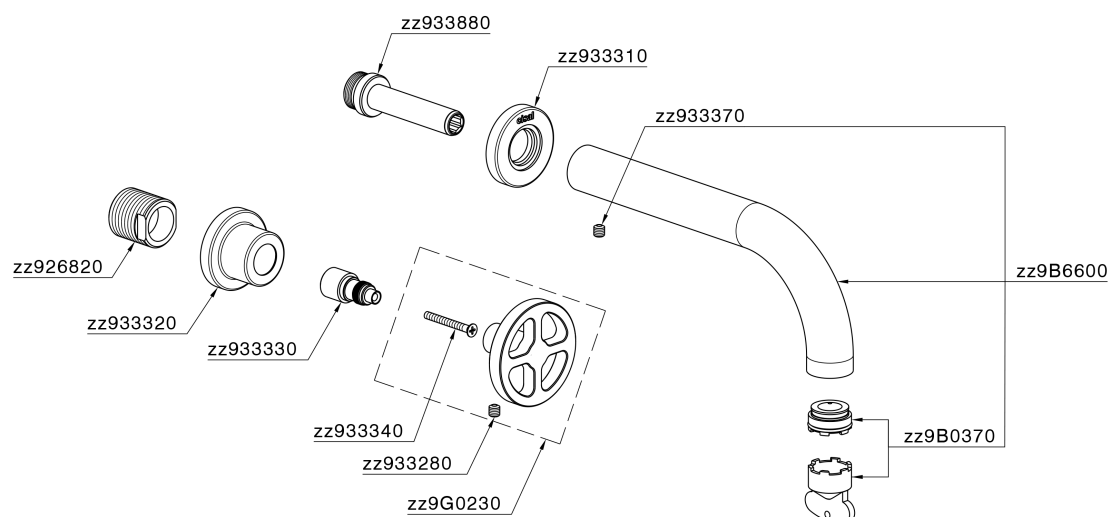

Exposed part for concealed washbasin mixer GRACE_MN013511

MN013511

<https://en.cisal.it/exposed-part-for-concealed-washbasin-mixer-grace-mn013511>

Concealed washbasin mixer CONCEALED_ZA033511

ZA033511

<https://en.cisal.it/concealed-washbasin-mixer-concealed-za033511>