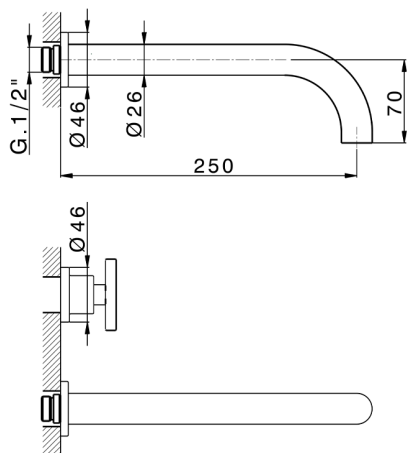

## Exposed part for concealed washbasin mixer GRACE\_MN013511

MODEL **MN013511**

Exposed part for concealed washbasin mixer, without concealed part, for item ZA033511

## Exposed part for concealed washbasin mixer GRACE\_MN013511

MN013511

<https://en.cisal.it/exposed-part-for-concealed-washbasin-mixer-grace-mn013511>

## Concealed washbasin mixer CONCEALED\_ZA033511

MODEL **ZA033511**

Concealed washbasin mixer, right headvalve - left headvalve

AVAILABLE FINISHINGS

 **04** 04 Without finishing

CHARACTERISTICS

Concealed **1**