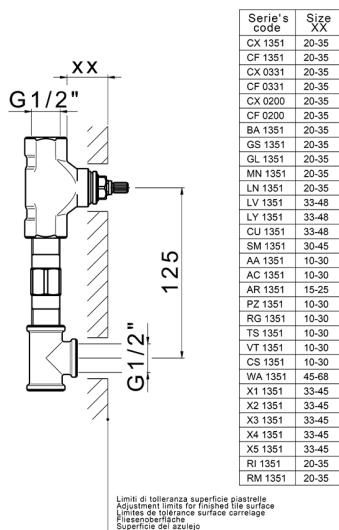

Exposed part for concealed washbasin mixer GRACE_MN013511

MODEL **MN013511**

Exposed part for concealed washbasin mixer, without concealed part, for item ZA033511

AVAILABLE FINISHINGS

-  **21** 21 Chrome
-  **2F** 2F Brushed Nickel
-  **2W** 2W Brushed Gold
-  **5H** 5H Dark Brass Brushed
-  **5L** 5L Brushed Black Titanium
-  **6T** 6T Chrome/Matt Black

CHARACTERISTICS

Installation **Concealed**

Required concealed parts **ZA033511**

Exposed part for concealed washbasin mixer GRACE_MN013511

MN013511

<https://en.cisal.it/exposed-part-for-concealed-washbasin-mixer-grace-mn013511>

Concealed washbasin mixer CONCEALED_ZA033511

MODEL **ZA033511**

Concealed washbasin mixer, right headvalve - left headvalve

AVAILABLE FINISHINGS

 **04** 04 Without finishing

CHARACTERISTICS

Concealed **1**

2026-06-14