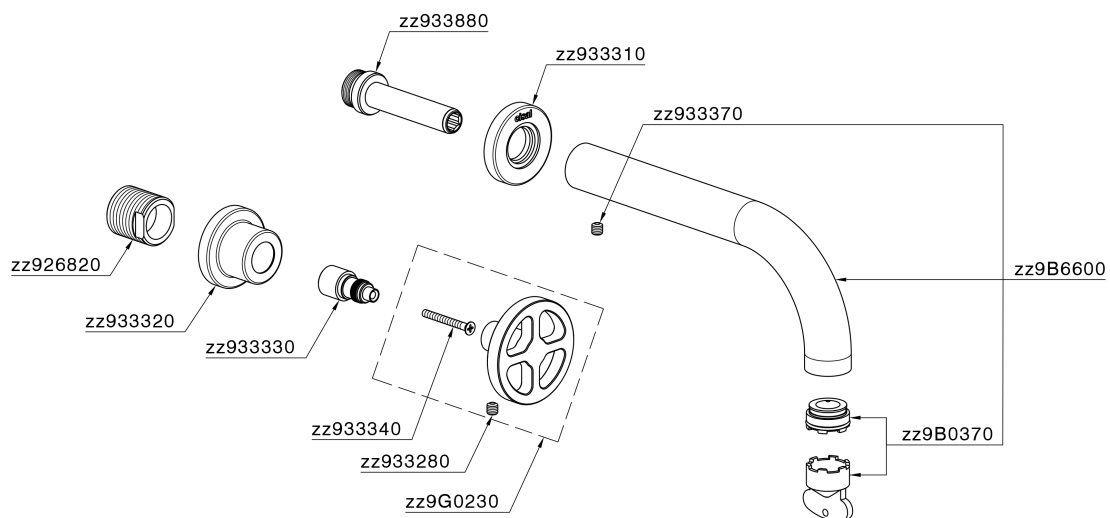

Exposed part for concealed washbasin mixer GRACE_MN013511

MODEL **MN013511**

Exposed part for concealed washbasin mixer, without concealed part, for item ZA033511

AVAILABLE FINISHINGS

-  **21** 21 Chrome
-  **2F** 2F Brushed Nickel
-  **2W** 2W Brushed Gold
-  **5H** 5H Dark Brass Brushed
-  **5L** 5L Brushed Black Titanium
-  **6T** 6T Chrome/Matt Black

CHARACTERISTICS

Installation **Concealed**

Required concealed parts **ZA033511**

Exposed part for concealed washbasin mixer GRACE_MN013511

MN013511

<https://en.cisal.it/exposed-part-for-concealed-washbasin-mixer-grace-mn013511>

Concealed washbasin mixer CONCEALED_ZA033511

MODEL **ZA033511**

Concealed washbasin mixer, right headvalve - left headvalve

AVAILABLE FINISHINGS

 **04** 04 Without finishing

CHARACTERISTICS

Concealed **1**

2026-06-14