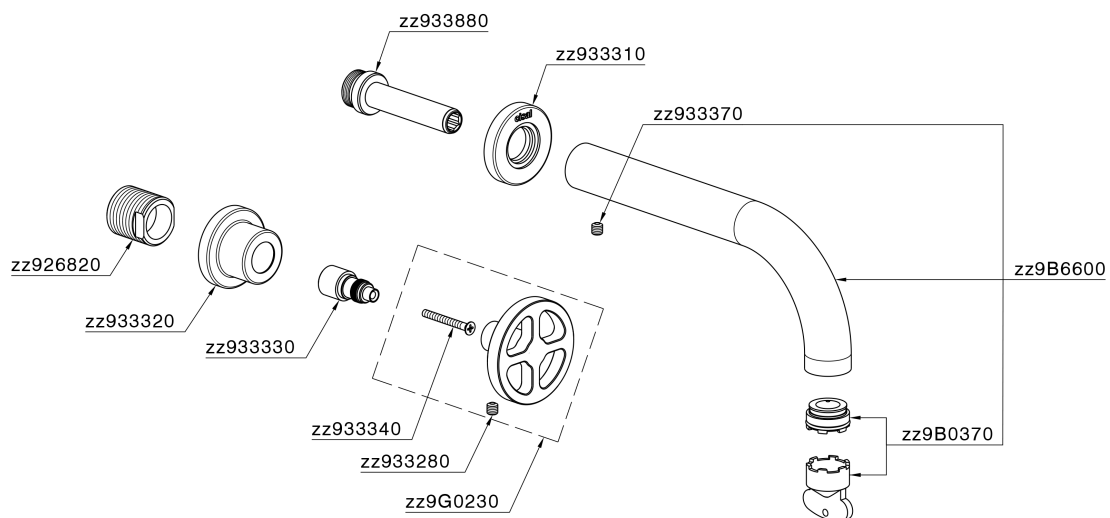

Exposed part for concealed washbasin mixer GRACE_MN013511

MN013511

<https://en.cisal.it/exposed-part-for-concealed-washbasin-mixer-grace-mn013511>

Concealed washbasin mixer CONCEALED_ZA033511

ZA033511

<https://en.cisal.it/concealed-washbasin-mixer-concealed-za033511>