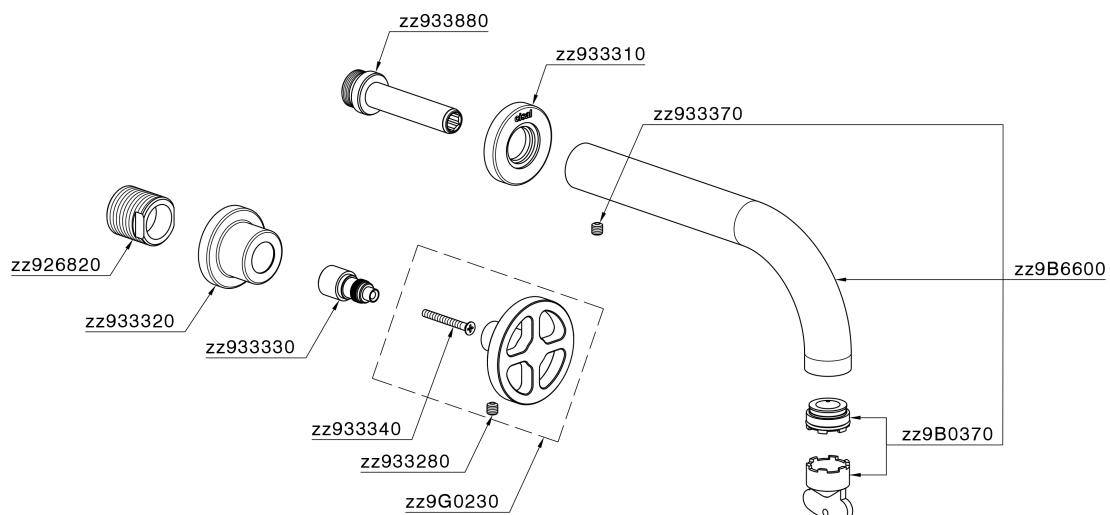

Exposed part for concealed washbasin mixer GRACE_MN013511

MN013511

<https://en.cisal.it/exposed-part-for-concealed-washbasin-mixer-grace-mn013511>

Concealed washbasin mixer CONCEALED_ZA033511

ZA033511

<https://en.cisal.it/concealed-washbasin-mixer-concealed-za033511>