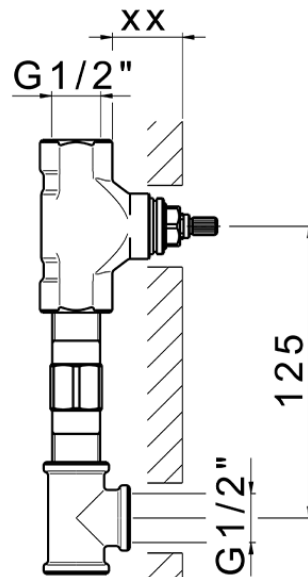

Serie's code	Size XX
CX 1351	20-35
CF 1351	20-35
CX 0331	20-35
CF 0331	20-35
CX 0200	20-35
CF 0200	20-35
BA 1351	20-35
GS 1351	20-35
GL 1351	20-35
MN 1351	20-35
LN 1351	20-35
LV 1351	33-48
LY 1351	33-48
CU 1351	33-48
SM 1351	30-45
AA 1351	10-30
AC 1351	10-30
AR 1351	15-25
PZ 1351	10-30
RG 1351	10-30
TS 1351	10-30
VT 1351	10-30
CS 1351	10-30
WA 1351	45-68
X1 1351	33-45
X2 1351	33-45
X3 1351	33-45
X4 1351	33-45
X5 1351	33-45
RI 1351	20-35
RM 1351	20-35

ZA033511

<https://en.cisal.it/concealed-washbasin-mixer-concealed-za033511>

2026-04-30