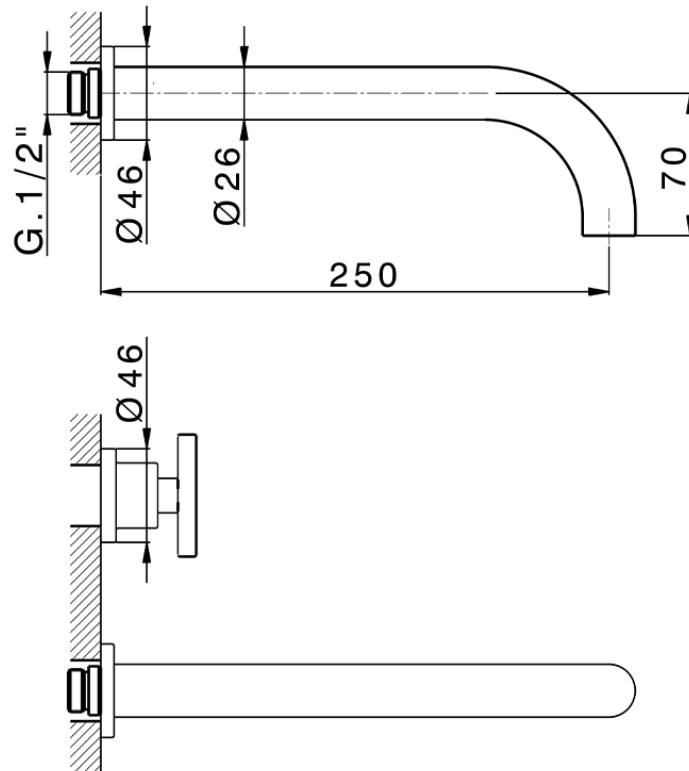

**Exposed part for concealed washbasin mixer GRACE\_MN013511**

MN013511

<https://en.cisal.it/exposed-part-for-concealed-washbasin-mixer-grace-mn013511>

Serie's code	Size XX
CX 1351	20-35
CF 1351	20-35
CX 0331	20-35
CF 0331	20-35
CX 0200	20-35
CF 0200	20-35
BA 1351	20-35
GS 1351	20-35
GL 1351	20-35
MN 1351	20-35
LN 1351	20-35
LV 1351	33-48
LY 1351	33-48
CU 1351	33-48
SM 1351	30-45
AA 1351	10-30
AC 1351	10-30
AR 1351	15-25
PZ 1351	10-30
RG 1351	10-30
TS 1351	10-30
VT 1351	10-30
CS 1351	10-30
WA 1351	45-68
X1 1351	33-45
X2 1351	33-45
X3 1351	33-45
X4 1351	33-45
X5 1351	33-45
RI 1351	20-35
RM 1351	20-35

Limiti di tolleranza superficie piastrelle  
 Adjustment limits for finished tile surface  
 Limites de tolérance surface carrelage  
 Fliesenoberfläche  
 Superficie del azulejo

ZA033511

<https://en.cisal.it/concealed-washbasin-mixer-concealed-za033511>