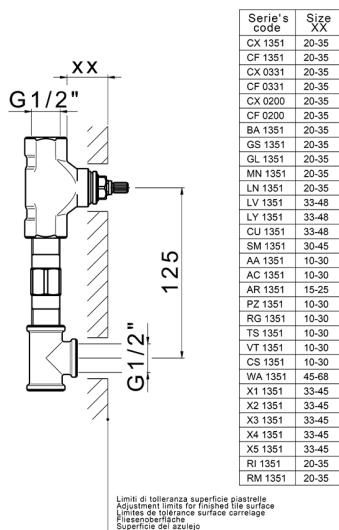

Exposed part for concealed washbasin mixer GRACE_MN013511

MODEL **MN013511**

Exposed part for concealed washbasin mixer, without concealed part, for item ZA033511

AVAILABLE FINISHINGS

-  **21** 21 Chrome
-  **2F** 2F Brushed Nickel
-  **2W** 2W Brushed Gold
-  **5H** 5H Dark Brass Brushed
-  **5L** 5L Brushed Black Titanium
-  **6T** 6T Chrome/Matt Black

CHARACTERISTICS

Installation **Concealed**

Required concealed parts **ZA033511**

Exposed part for concealed washbasin mixer GRACE_MN013511

MN013511

<https://en.cisal.it/exposed-part-for-concealed-washbasin-mixer-grace-mn013511>

Concealed washbasin mixer CONCEALED_ZA033511

MODEL **ZA033511**

Concealed washbasin mixer, right headvalve - left headvalve

AVAILABLE FINISHINGS

 **04** 04 Without finishing

CHARACTERISTICS

Concealed **1**

2026-04-09