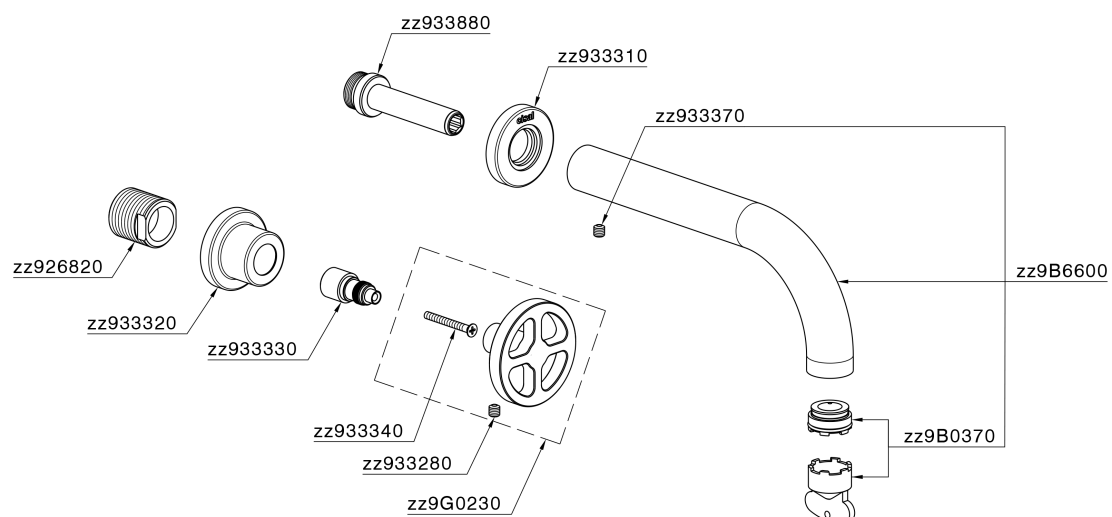

Exposed part for concealed washbasin mixer GRACE_MN013511

MODEL **MN013511**

Exposed part for concealed washbasin mixer, without concealed part, for item ZA033511

AVAILABLE FINISHINGS

-  **21** 21 Chrome
-  **2F** 2F Brushed Nickel
-  **2W** 2W Brushed Gold
-  **5H** 5H Dark Brass Brushed
-  **5L** 5L Brushed Black Titanium
-  **6T** 6T Chrome/Matt Black

CHARACTERISTICS

Installation **Concealed**

Required concealed parts **ZA033511**

Exposed part for concealed washbasin mixer GRACE_MN013511

MN013511

<https://en.cisal.it/exposed-part-for-concealed-washbasin-mixer-grace-mn013511>

Concealed washbasin mixer CONCEALED_ZA033511

MODEL **ZA033511**

Concealed washbasin mixer, right headvalve - left headvalve

AVAILABLE FINISHINGS

 **04** 04 Without finishing

CHARACTERISTICS

Concealed **1**

2026-06-14