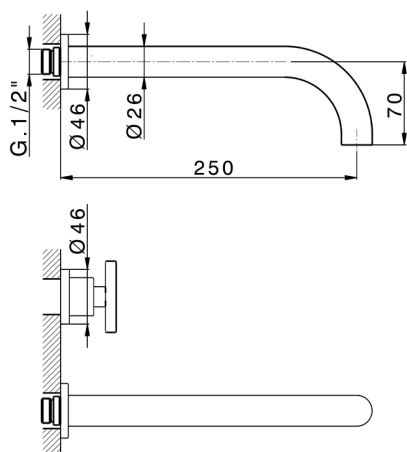

Exposed part for concealed washbasin mixer GRACE_MN013511

MODEL **MN013511**

Exposed part for concealed washbasin mixer, without concealed part, for item ZA033511

AVAILABLE FINISHINGS

- **21** 21 Chrome
- **2F** 2F Brushed Nickel
- **2W** 2W Brushed Gold
- **5H** 5H Dark Brass Brushed
- **5L** 5L Brushed Black Titanium
- **6T** 6T Chrome/Matt Black

CHARACTERISTICS

Installation **Concealed**

Required concealed parts **ZA033511**