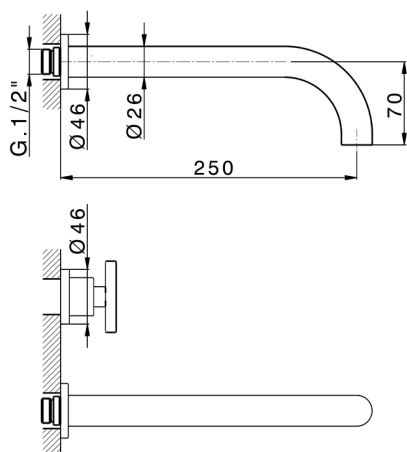

Exposed part for concealed washbasin mixer GRACE_MN013511

MODEL **MN013511**

Exposed part for concealed washbasin mixer, without concealed part, for item ZA033511

AVAILABLE FINISHINGS

-  **21** 21 Chrome
-  **2F** 2F Brushed Nickel
-  **2W** 2W Brushed Gold
-  **5H** 5H Dark Brass Brushed
-  **5L** 5L Brushed Black Titanium
-  **6T** 6T Chrome/Matt Black

CHARACTERISTICS

Installation **Concealed**

Required concealed parts **ZA033511**

Exposed part for concealed washbasin mixer GRACE_MN013511

MN013511

<https://en.cisal.it/exposed-part-for-concealed-washbasin-mixer-grace-mn013511>

Concealed washbasin mixer CONCEALED_ZA033511

MODEL **ZA033511**

Concealed washbasin mixer, right headvalve - left headvalve

AVAILABLE FINISHINGS

 **04** 04 Without finishing

CHARACTERISTICS

Concealed **1**

2026-06-14